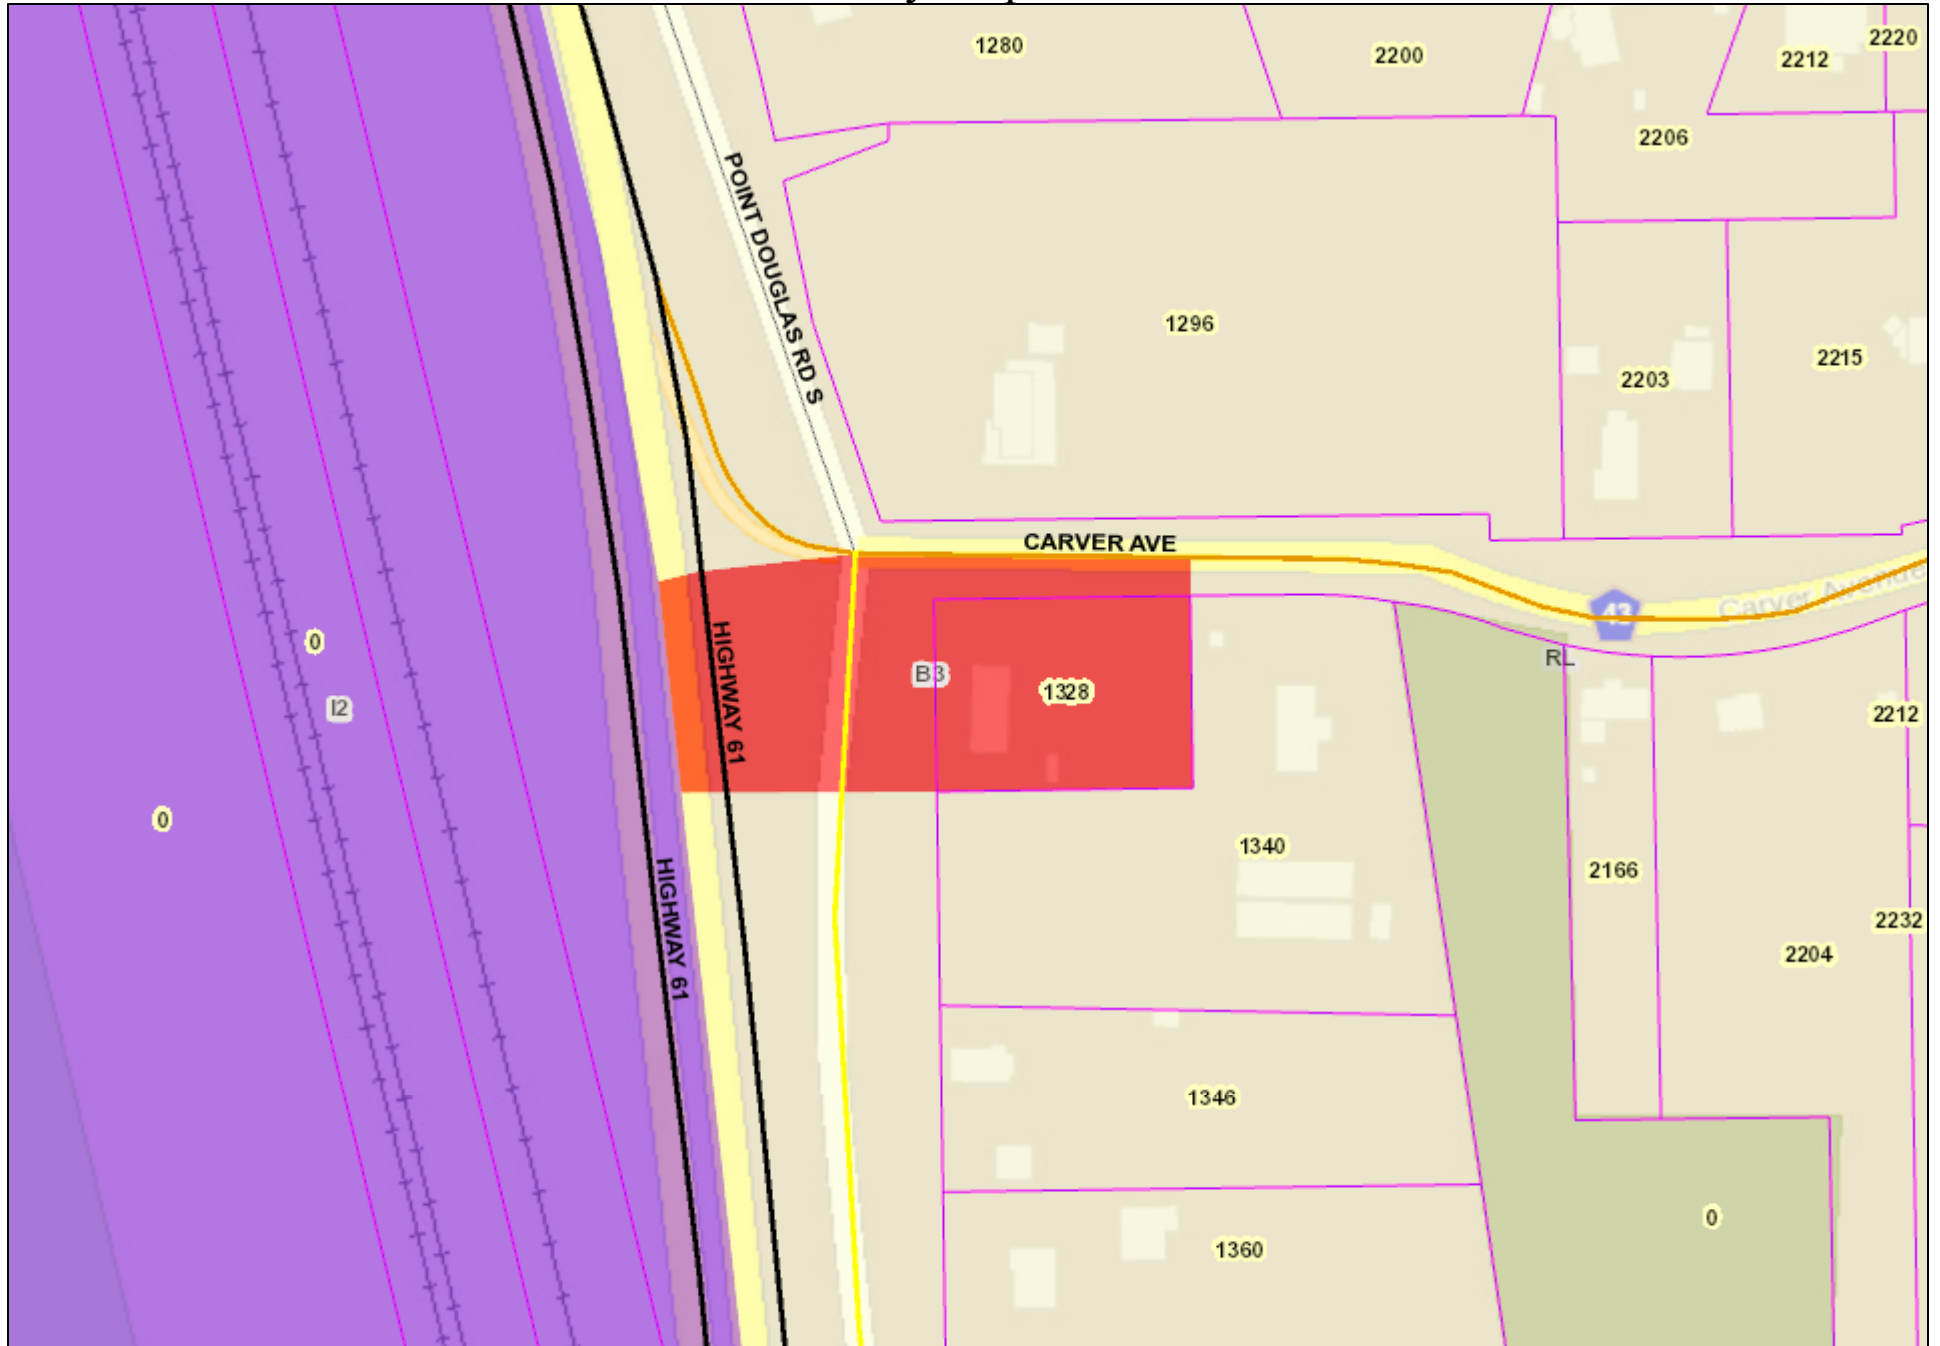

My Map

0.000501 0.02
Miles

Date: 9/25/2018 Time: 12:39:03 PM

Service Layer Credits: OTC GIS
City of Saint Paul - Public Works

The City of Saint Paul Office of Technology cannot accept any responsibility for errors, omissions, or positional inaccuracy in this map.