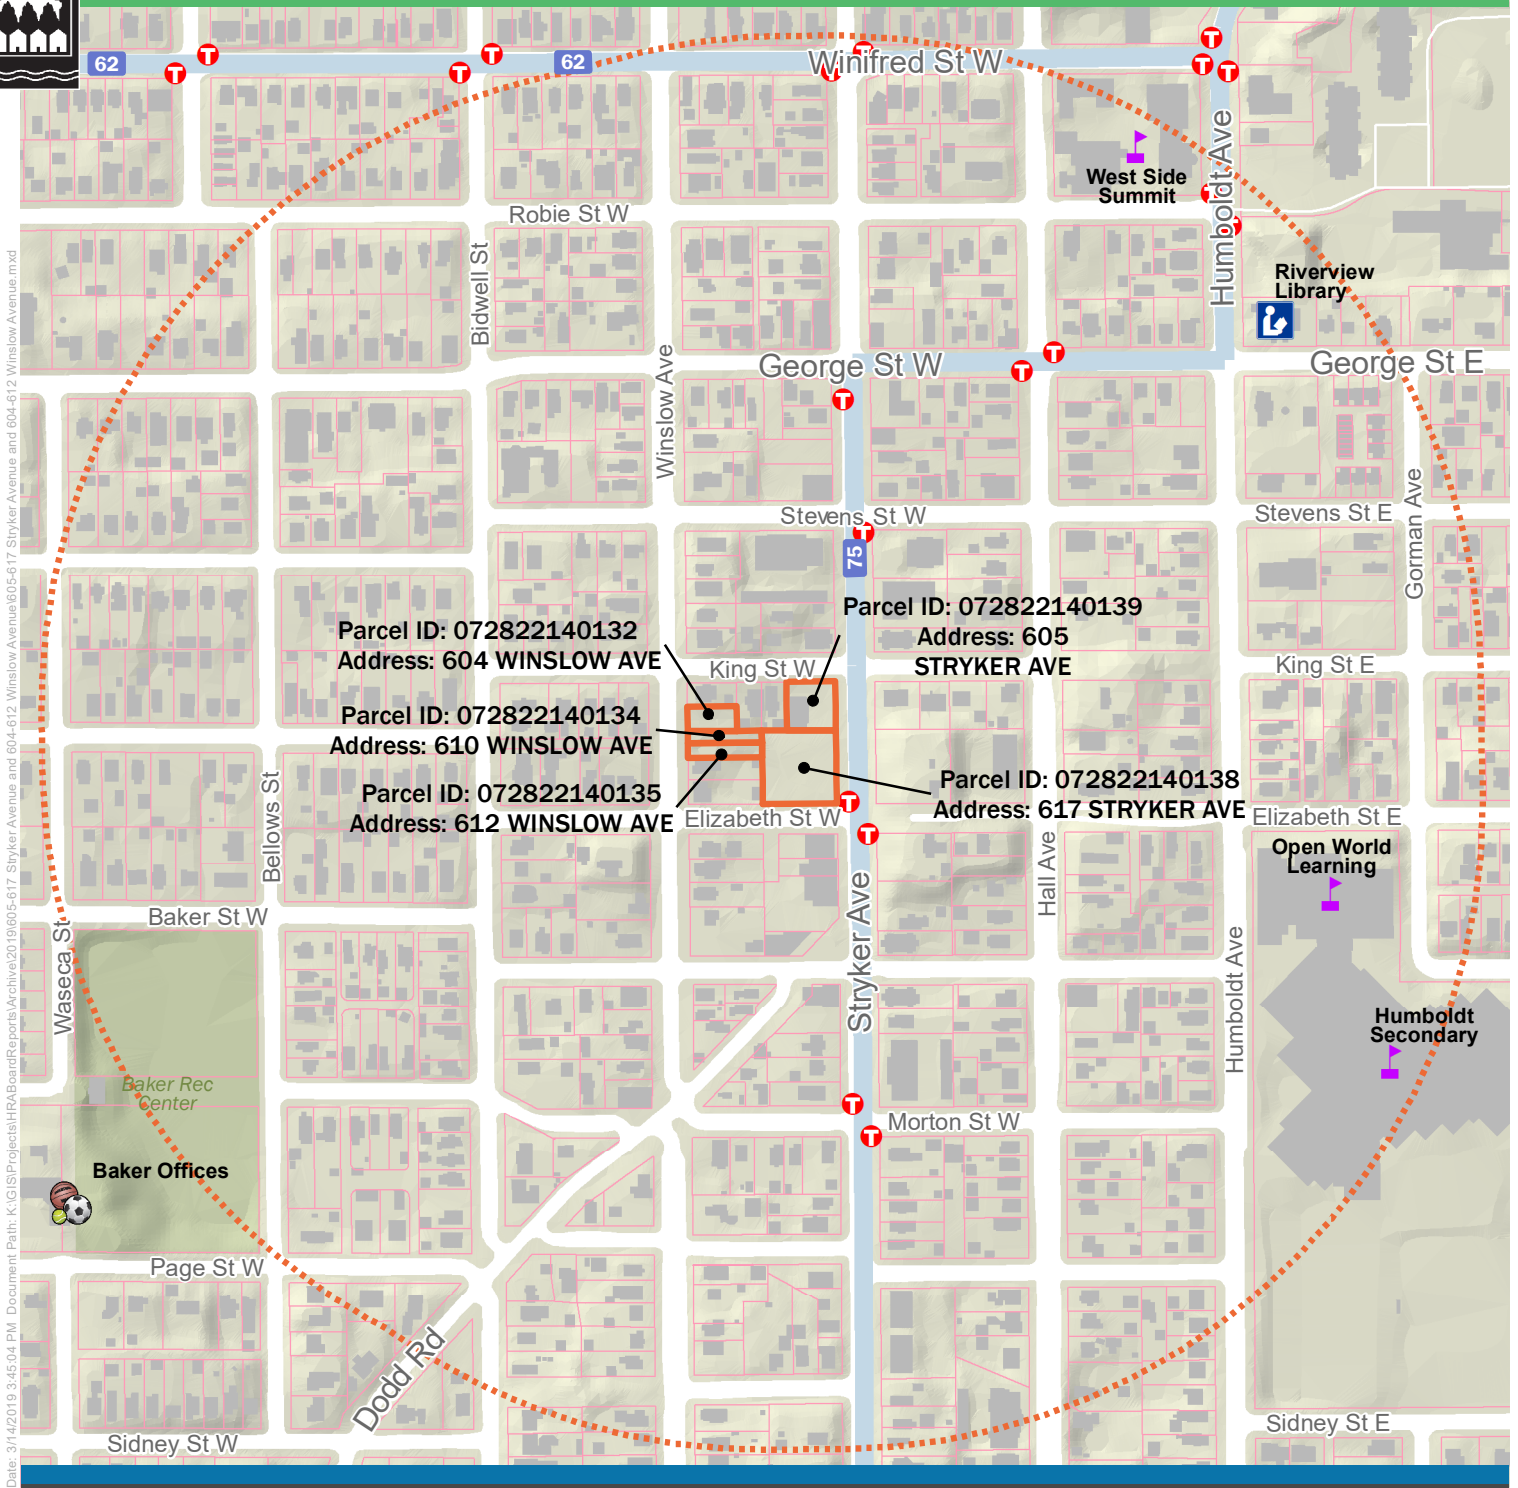

605-617 Stryker Avenue and 604-612 Winslow

Data: 3/14/2019 3:45:04 PM. Document Path: K:\GIS\Projects\HRA\Board\Reports\Archive\2019\605-617 Stryker Avenue and 604-612 Winslow Avenue\605-617 Stryker Avenue and 604-612 Winslow Avenue.mxd