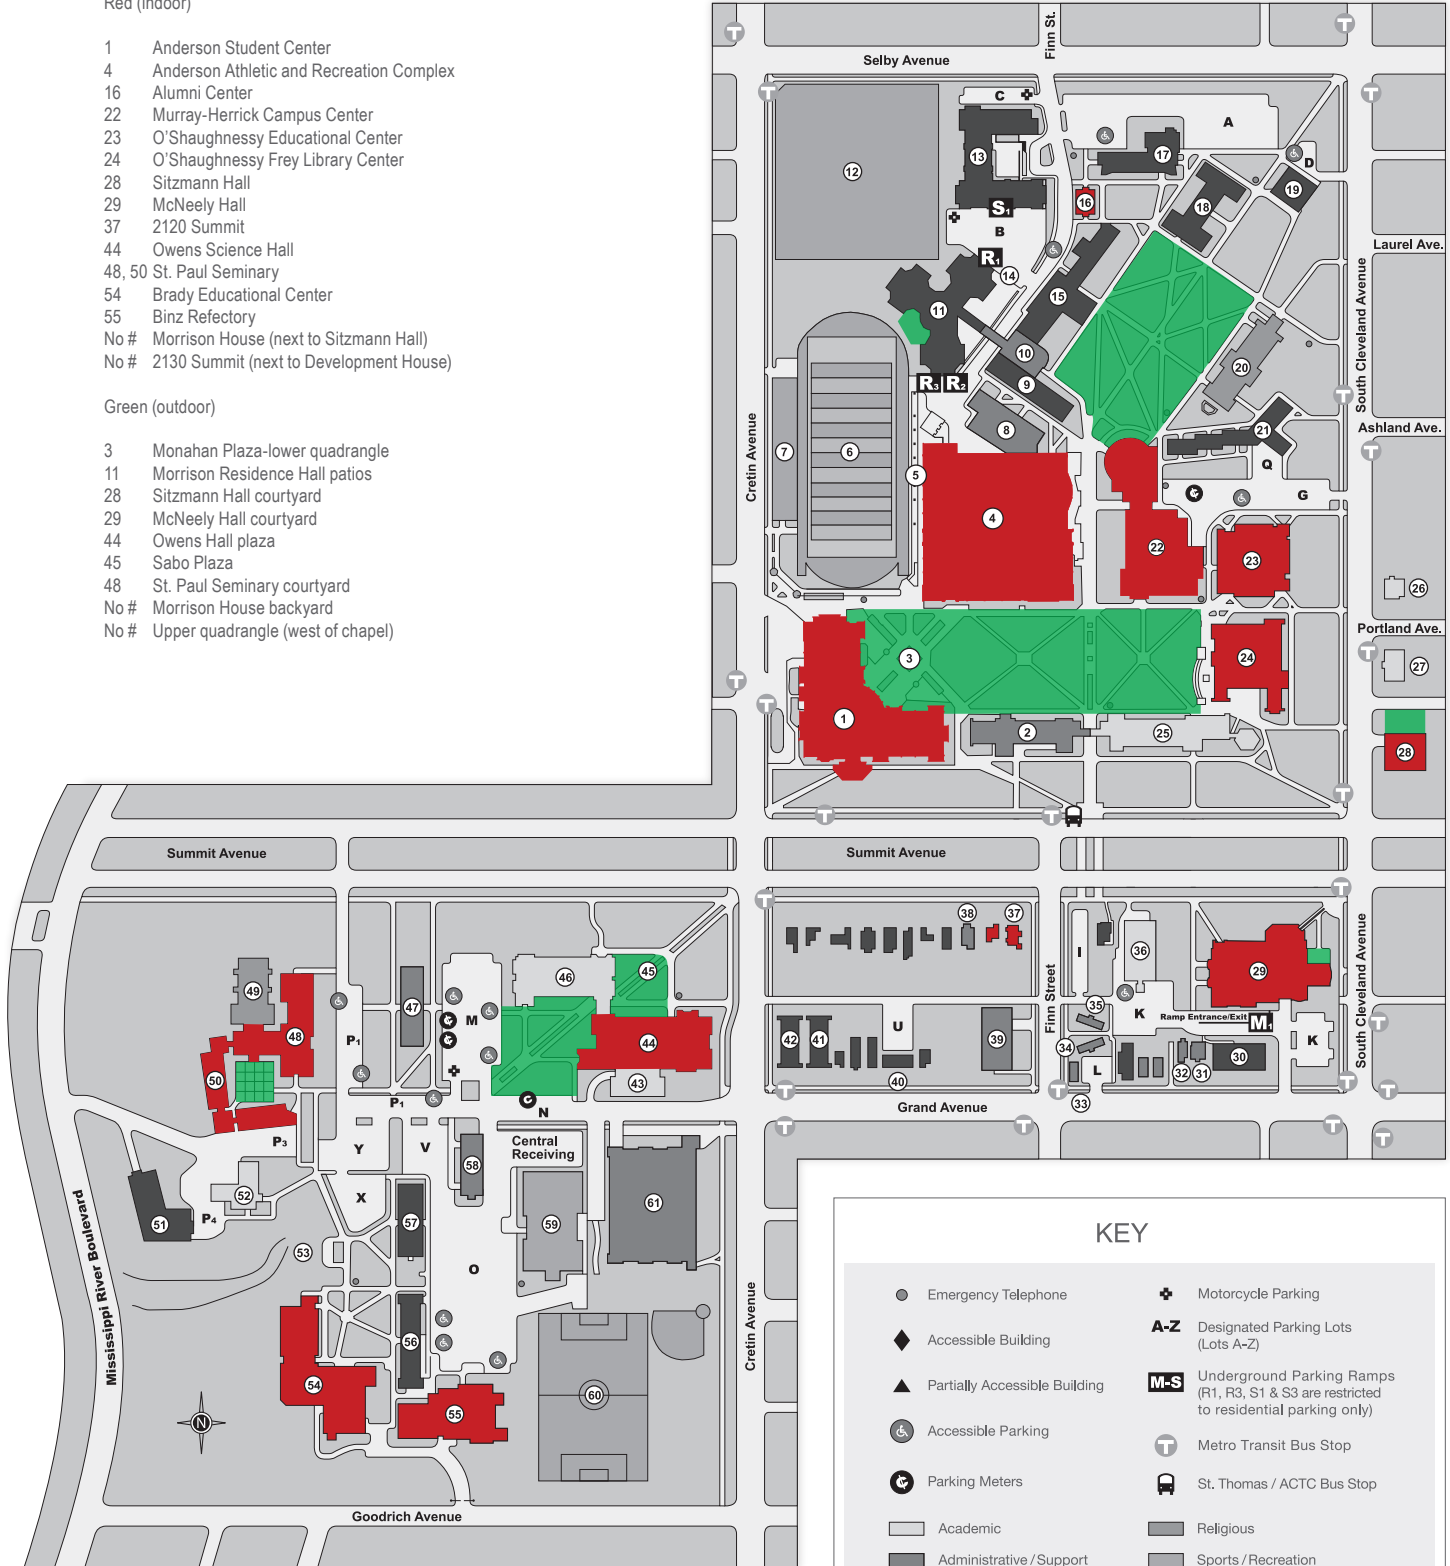

UNIVERSITY of ST. THOMAS

St. Paul Campus
 2115 Summit Avenue
 St. Paul, Minnesota 55105

General Information: (651) 962-5000
 Parking Information: (651) 962-8275

Public Safety
 On Campus: (651) 962-5100
 Off Campus Emergency: 911

Red (indoor)

- 1 Anderson Student Center
- 4 Anderson Athletic and Recreation Complex
- 16 Alumni Center
- 22 Murray-Herrick Campus Center
- 23 O'Shaughnessy Educational Center
- 24 O'Shaughnessy Frey Library Center
- 28 Sitzmann Hall
- 29 McNeely Hall
- 37 2120 Summit
- 44 Owens Science Hall
- 48, 50 St. Paul Seminary
- 54 Brady Educational Center
- 55 Binz Refectory
- No # Morrison House (next to Sitzmann Hall)
- No # 2130 Summit (next to Development House)

Green (outdoor)

- 3 Monahan Plaza-lower quadrangle
- 11 Morrison Residence Hall patios
- 28 Sitzmann Hall courtyard
- 29 McNeely Hall courtyard
- 44 Owens Hall plaza
- 45 Sabo Plaza
- 48 St. Paul Seminary courtyard
- No # Morrison House backyard
- No # Upper quadrangle (west of chapel)

KEY

● Emergency Telephone	⊕ Motorcycle Parking
◆ Accessible Building	A-Z Designated Parking Lots (Lots A-Z)
▲ Partially Accessible Building	M-S Underground Parking Ramps (R1, R3, S1 & S3 are restricted to residential parking only)
♿ Accessible Parking	T Metro Transit Bus Stop
⌚ Parking Meters	🚌 St. Thomas / ACTC Bus Stop
□ Academic	□ Religious
□ Administrative / Support	□ Sports / Recreation
■ Residential	