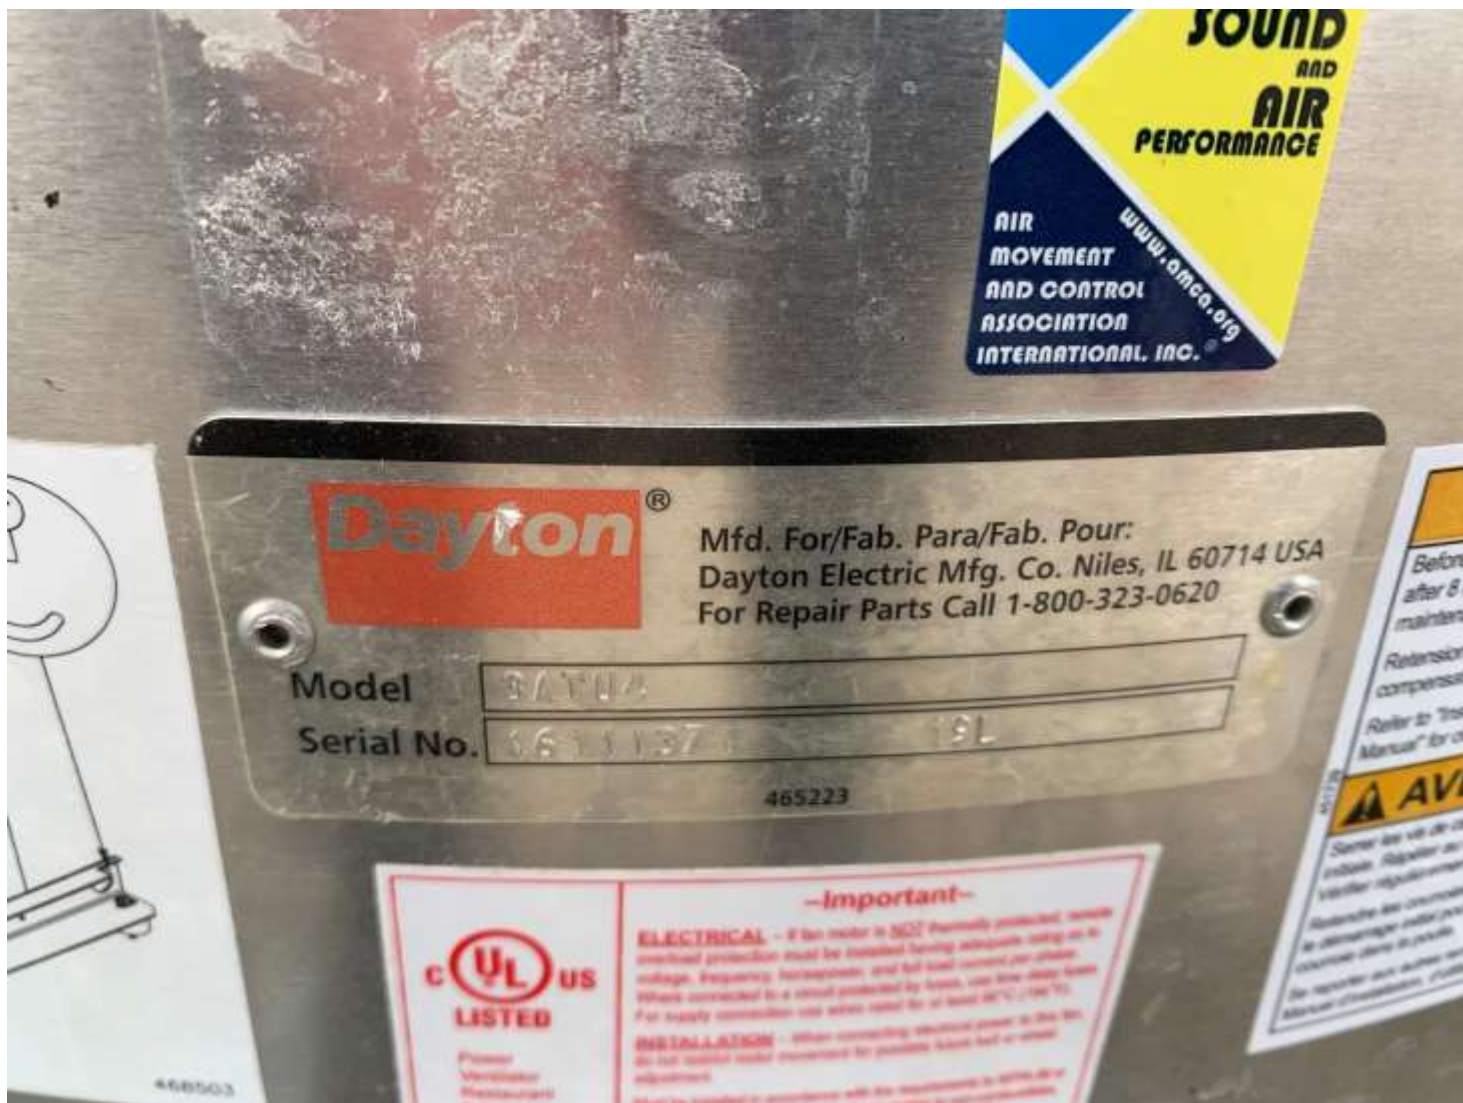

**Date:** April 21, 2021  
**File #:** 18 - 061314  
**Folder Name:** 750 CLEVELAND AVE S  
**PIN:** 162823220079

Date: April 21, 2021  
File #: 18 - 061314  
Folder Name: 750 CLEVELAND AVE S  
PIN: 162823220079

**Date:** April 21, 2021  
**File #:** 18 - 061314  
**Folder Name:** 750 CLEVELAND AVE S  
**PIN:** 162823220079

**Date:** April 21, 2021  
**File #:** 18 - 061314  
**Folder Name:** 750 CLEVELAND AVE S  
**PIN:** 162823220079

**Date:** April 21, 2021  
**File #:** 18 - 061314  
**Folder Name:** 750 CLEVELAND AVE S  
**PIN:** 162823220079