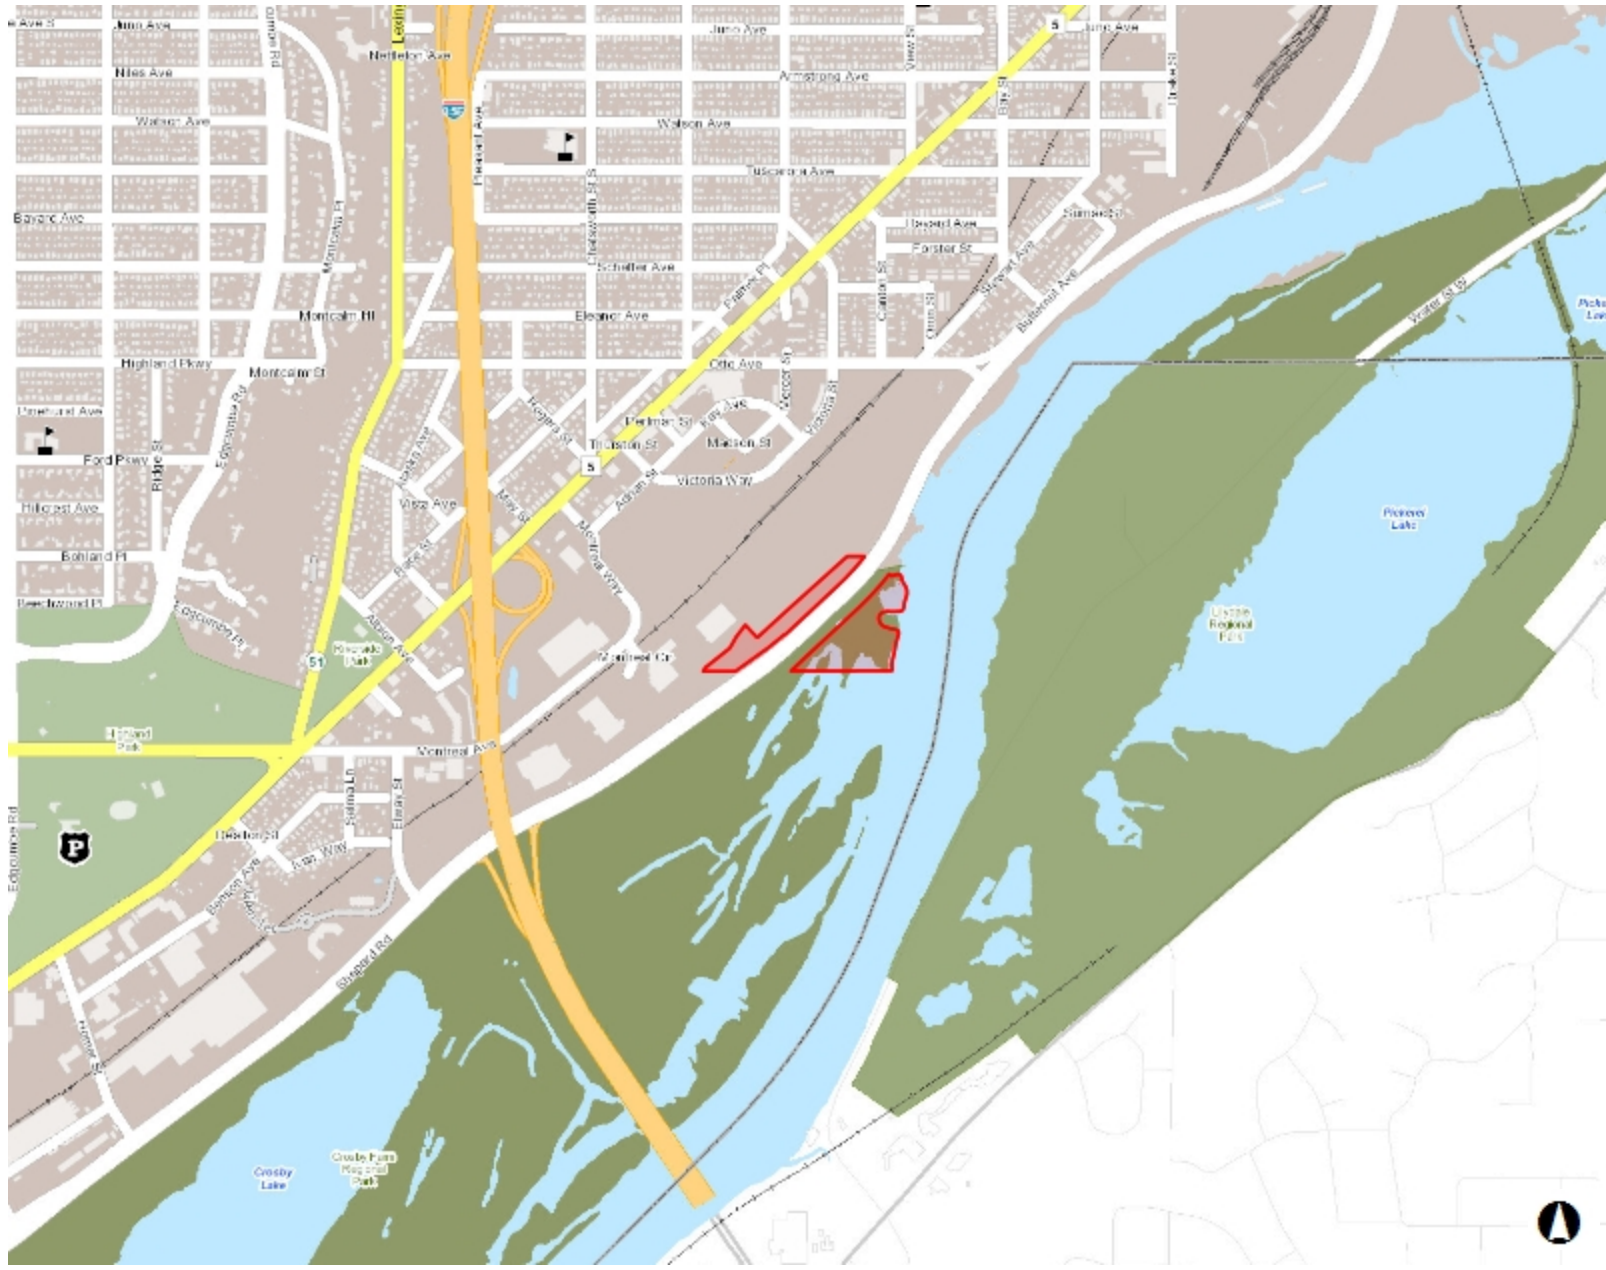

Chevron Parcel (PIN #: 14-28-23-13-0003)

Legend

- City Halls
- Schools
- Hospitals
- Fire Stations
- Police Stations
- Recreational Centers
- Parcel Points

2,623.5 0 1,311.77 2,623.5 Feet

NAD_1983_HARN_Adj_MN_Ramsey_Feet
© Ramsey County Enterprise GIS Division

This map is a user generated static output from an Internet mapping site and is for reference only. Data layers that appear on this map may or may not be accurate, current, or otherwise reliable.

THIS MAP IS NOT TO BE USED FOR NAVIGATION

Notes

Enter Map Description