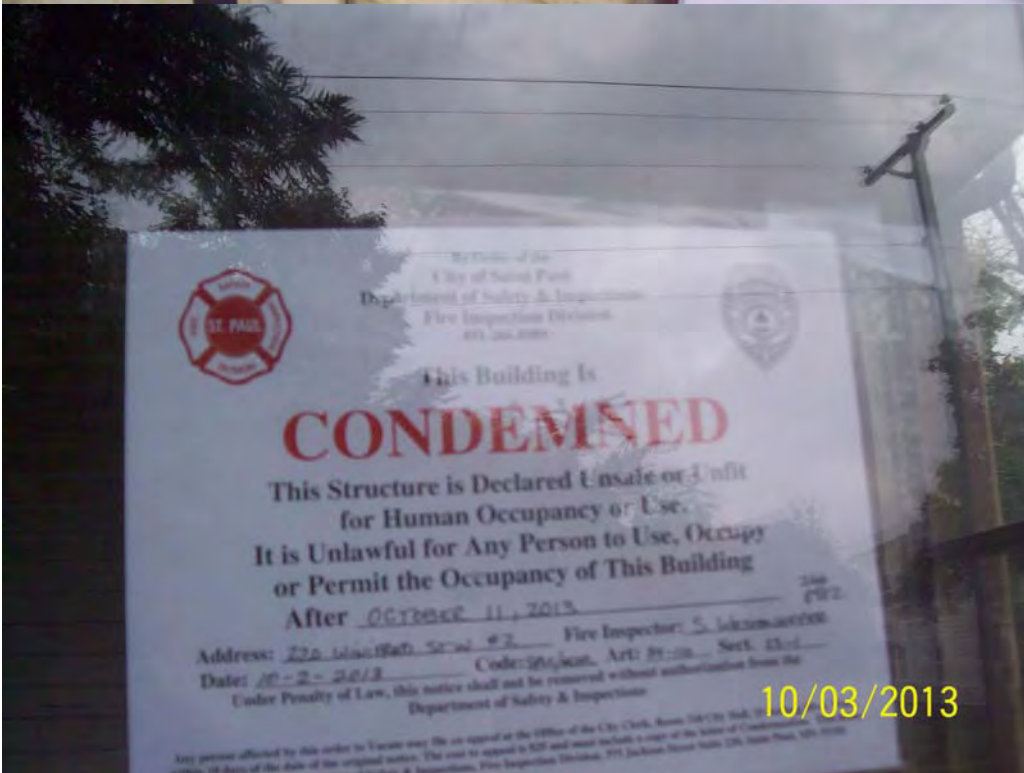

Date: October 03, 2013  
File #: 11 - 111955  
Folder Name: 220 WINIFRED ST W  
PIN: 072822120151

Date: October 03, 2013  
File #: 11 - 111955  
Folder Name: 220 WINIFRED ST W  
PIN: 072822120151

Date: October 03, 2013  
File #: 11 - 111955  
Folder Name: 220 WINIFRED ST W  
PIN: 072822120151