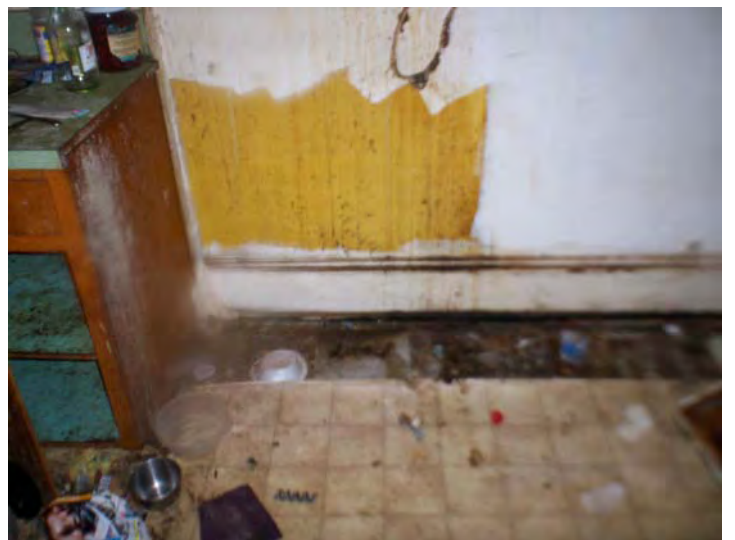

Date: May 12, 2011
File #: 10 - 116664
Folder Name: 806 THOMAS AVE
PIN: 352923130031

HP District:
Property Name:
Survey Info: