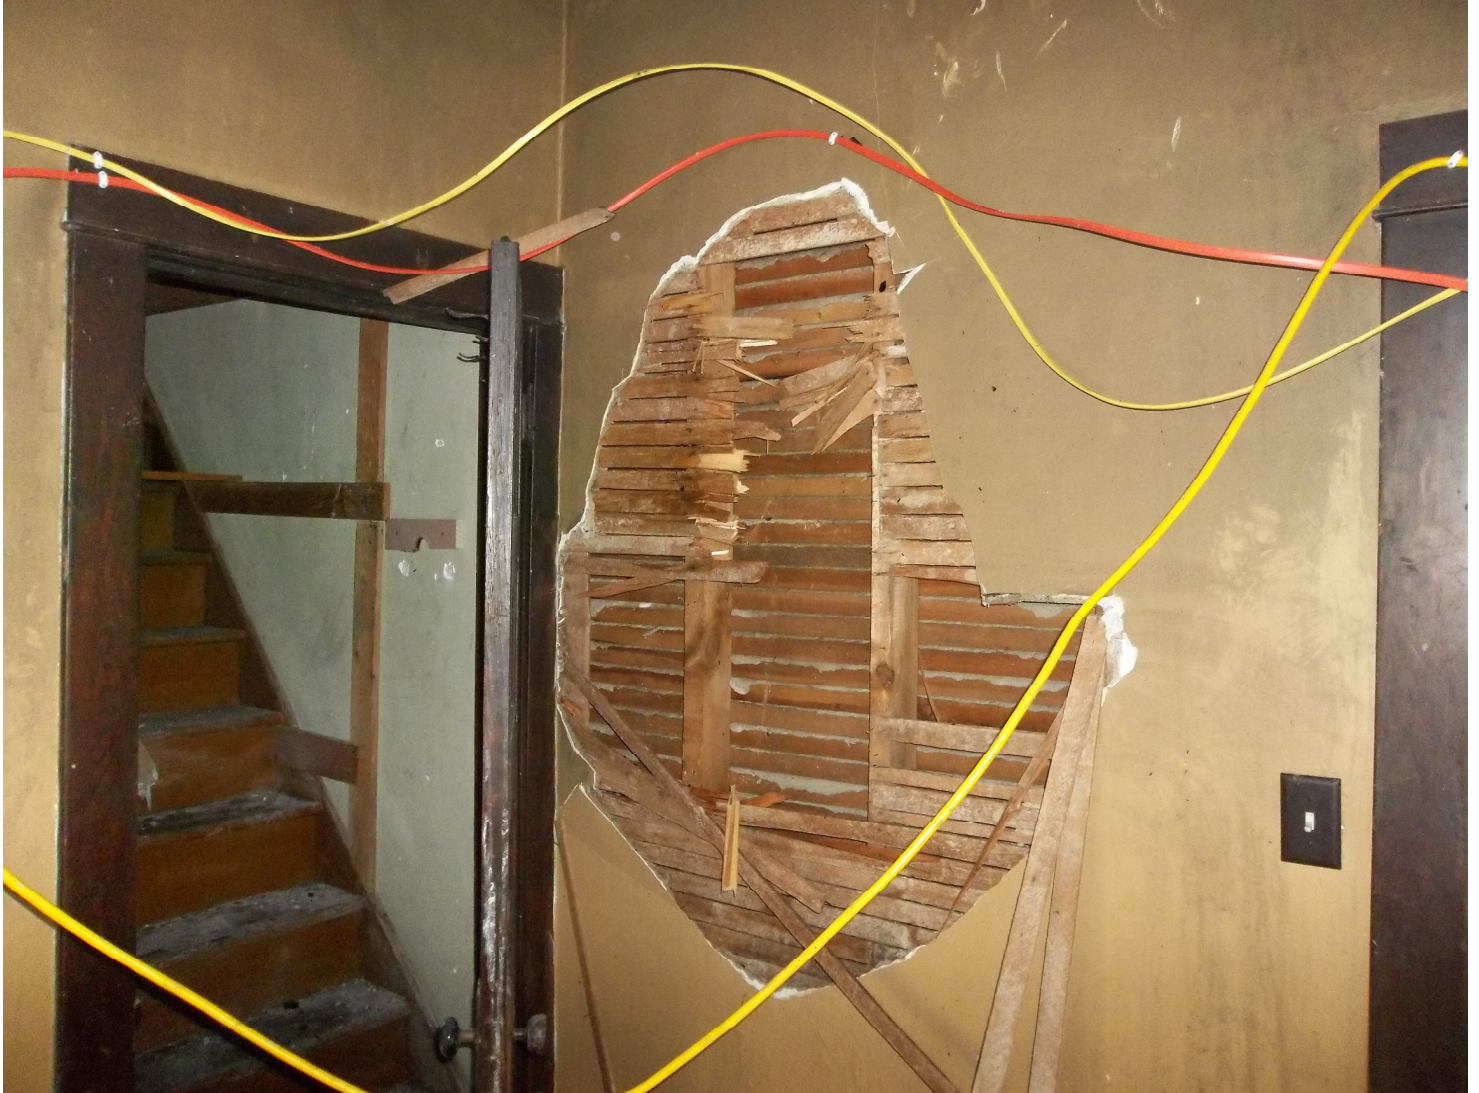

Date: March 13, 2014
File #: 13 - 255096
Folder Name: 1438 EDMUND AVE
PIN: 342923240149

HP District:
Property Name:
Survey Info: