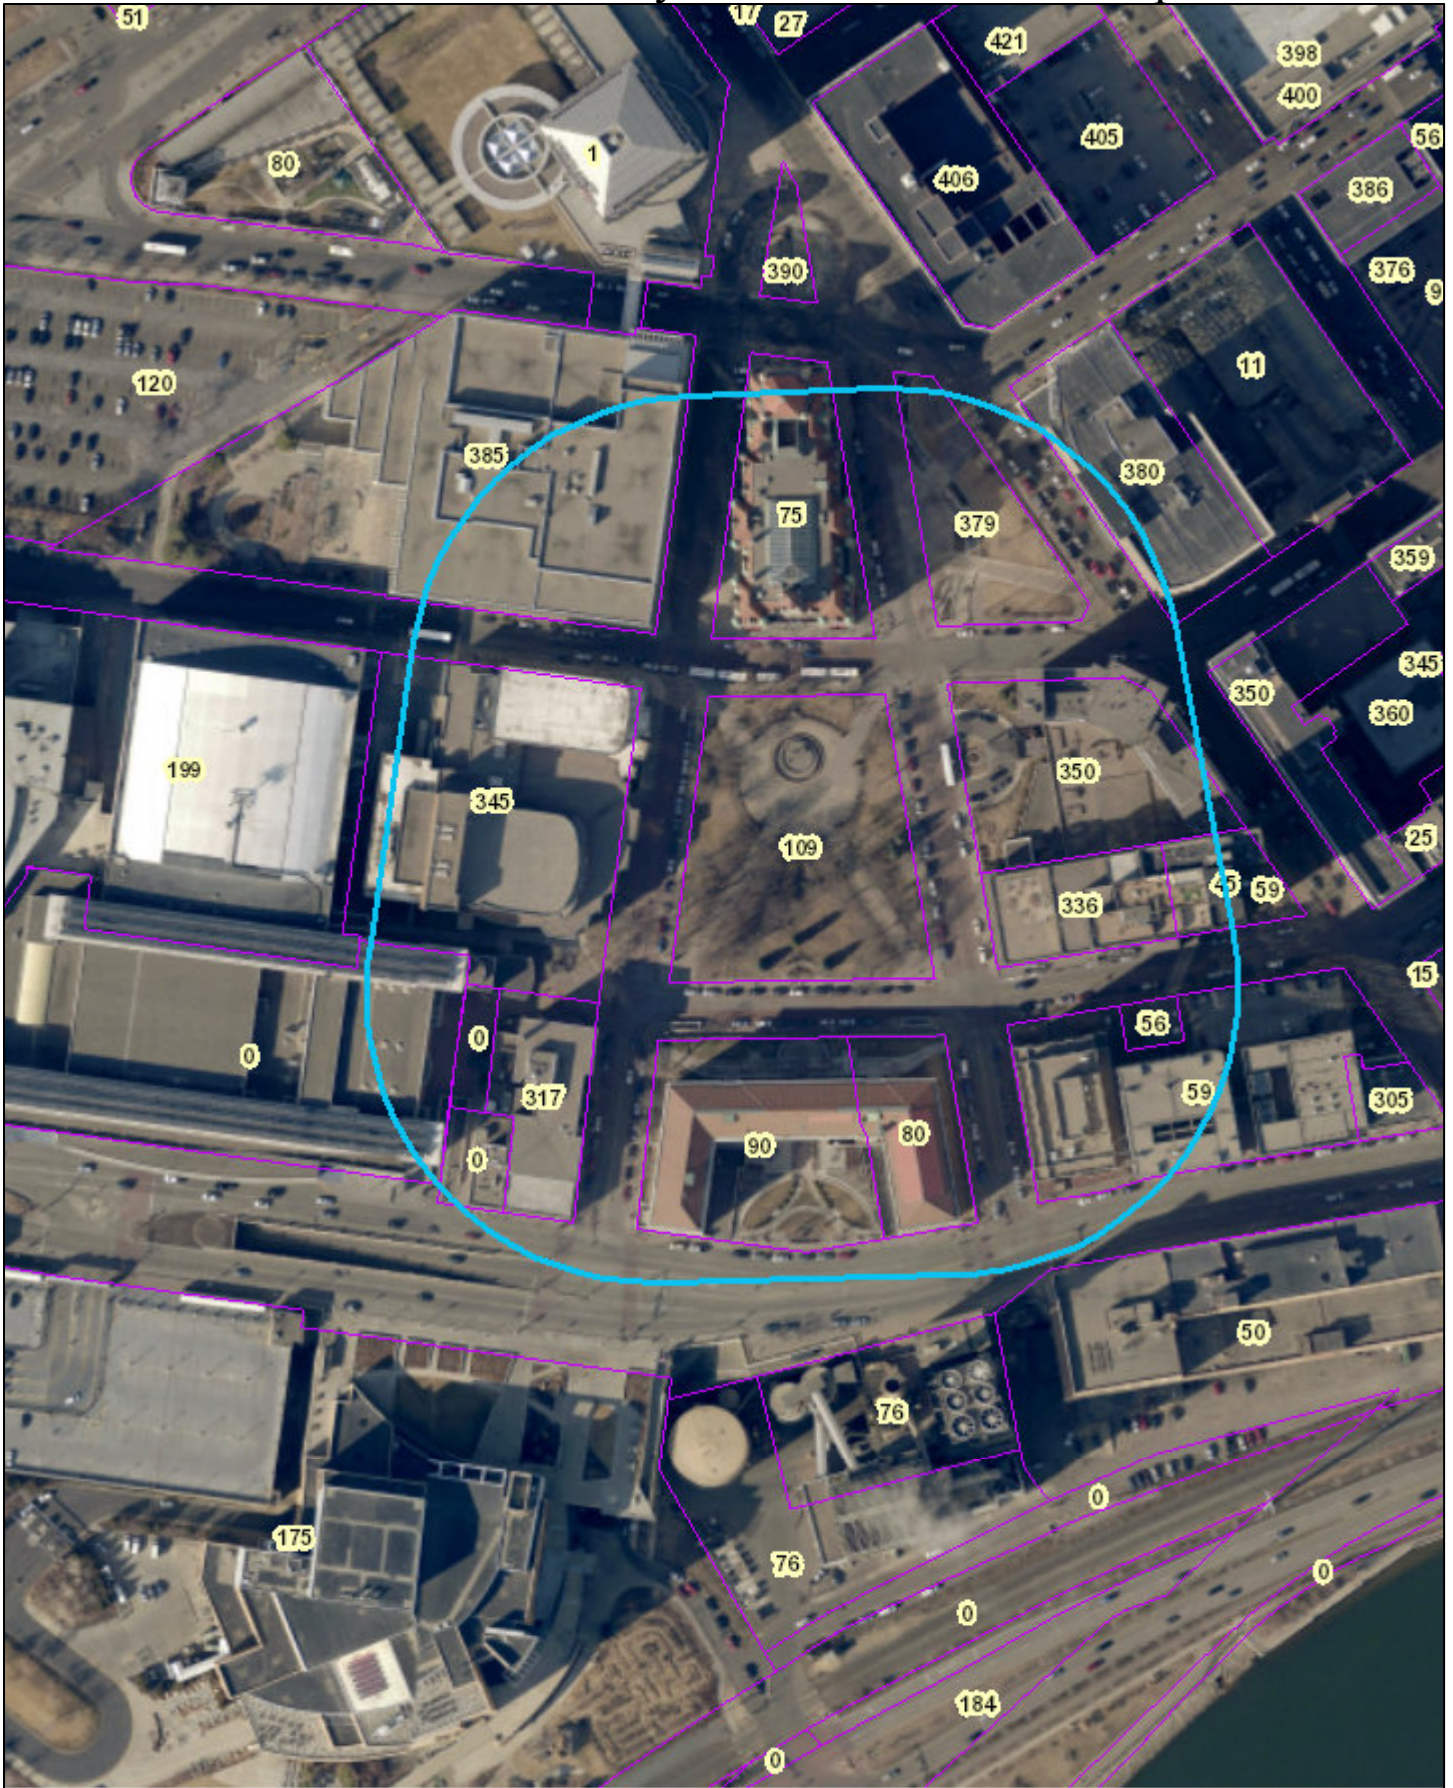

# ADA Midwest - Dairy Food Truck Festival Map

0.00 0.02 Miles

Date: 6/4/2019 Time: 12:08:42 PM

Service Layer Credits: City of Saint Paul - Public Works

The City of Saint Paul Office of Technology cannot accept any responsibility for errors, omissions, or positional inaccuracy in this map.