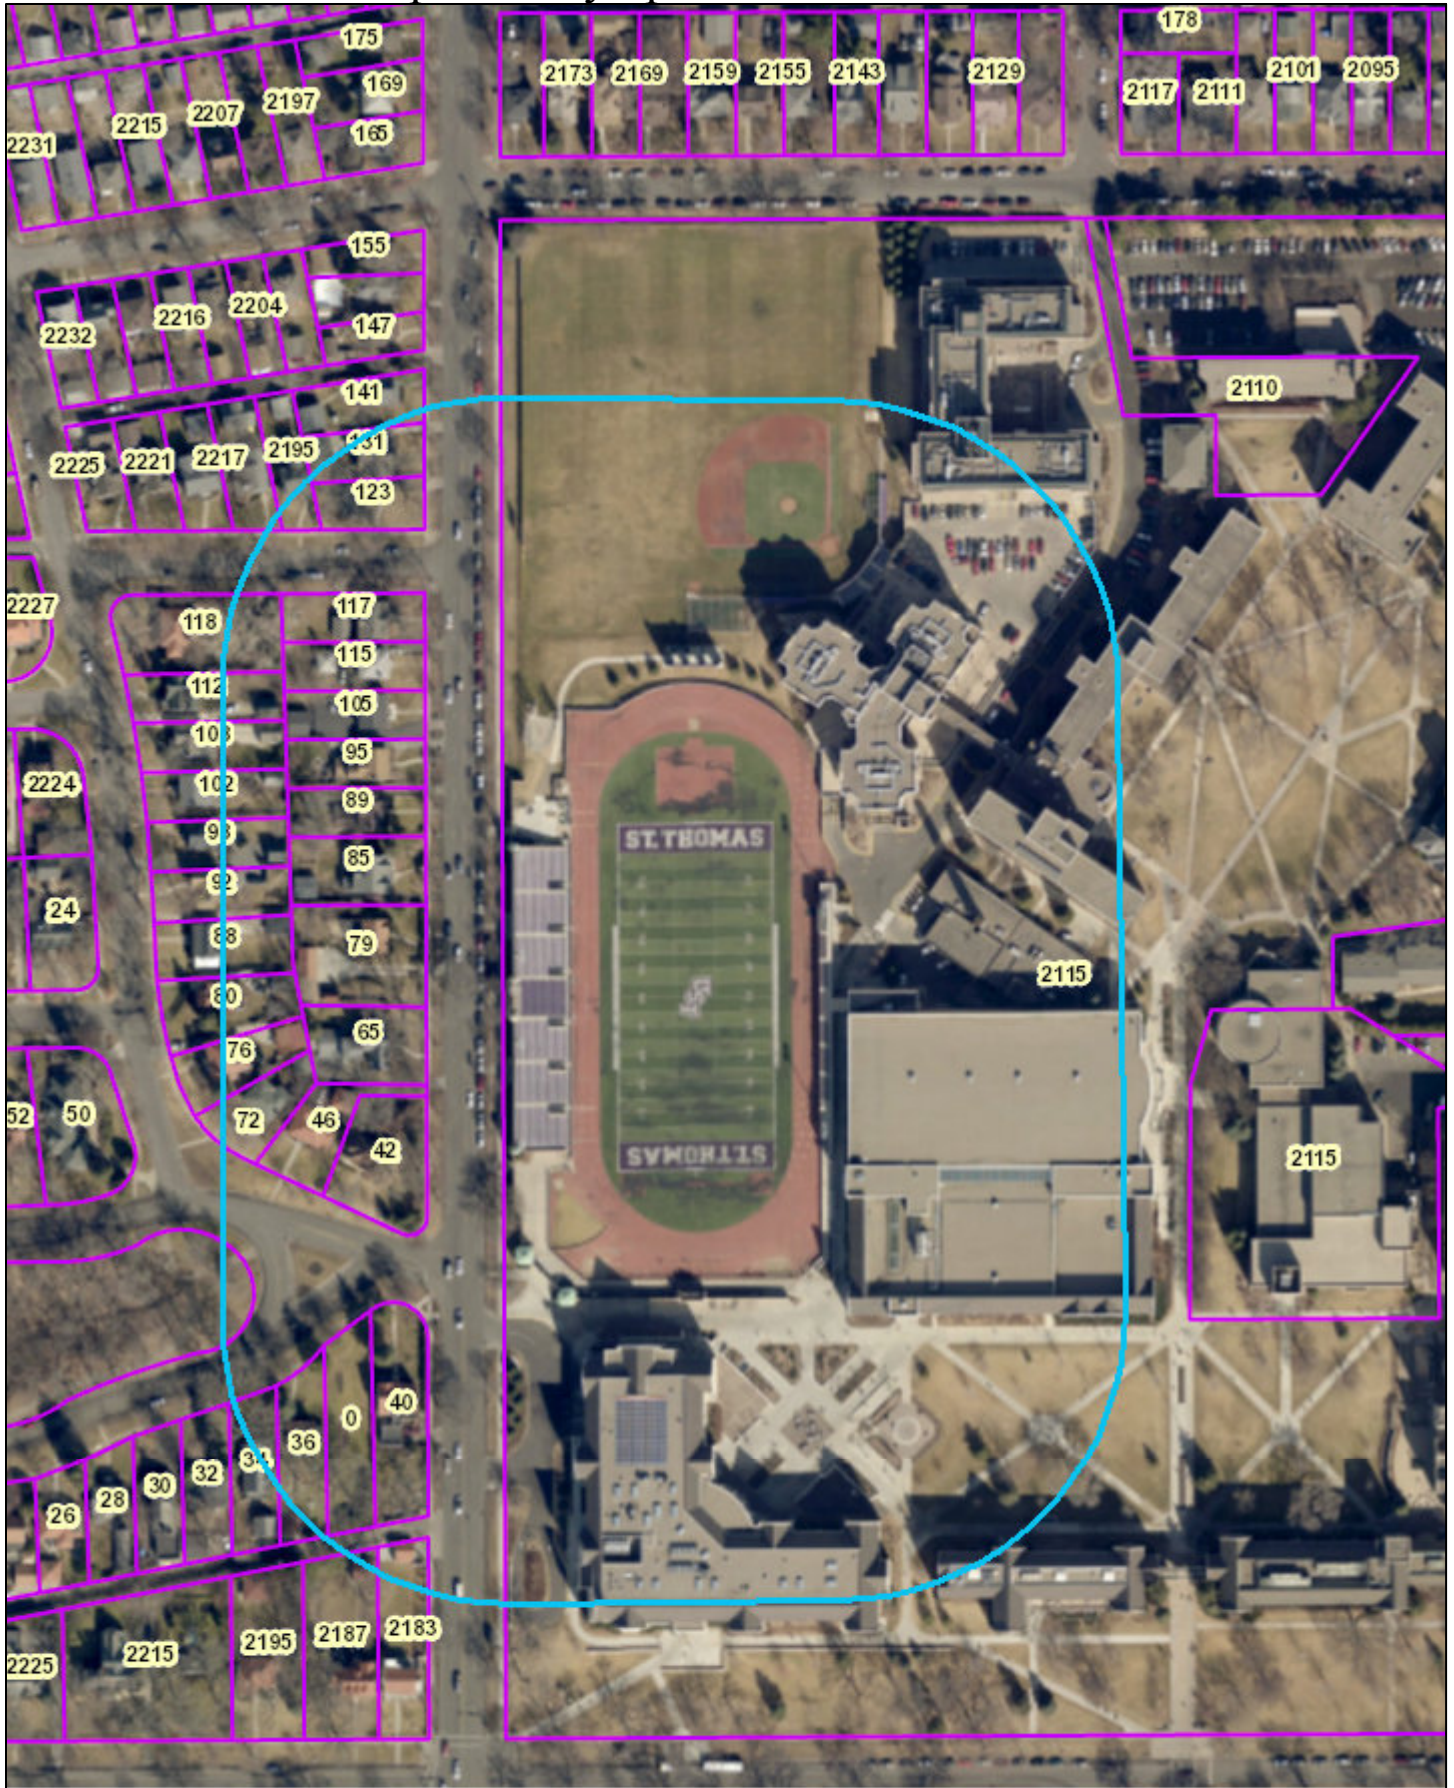

# Special Olympics MN-St. Thomas

0.00 0.02 Miles

Date: 5/8/2018 Time: 7:21:53 AM

Service Layer Credits: OTC GIS

The City of Saint Paul Office of Technology cannot accept any responsibility for errors, omissions, or positional inaccuracy in this map.