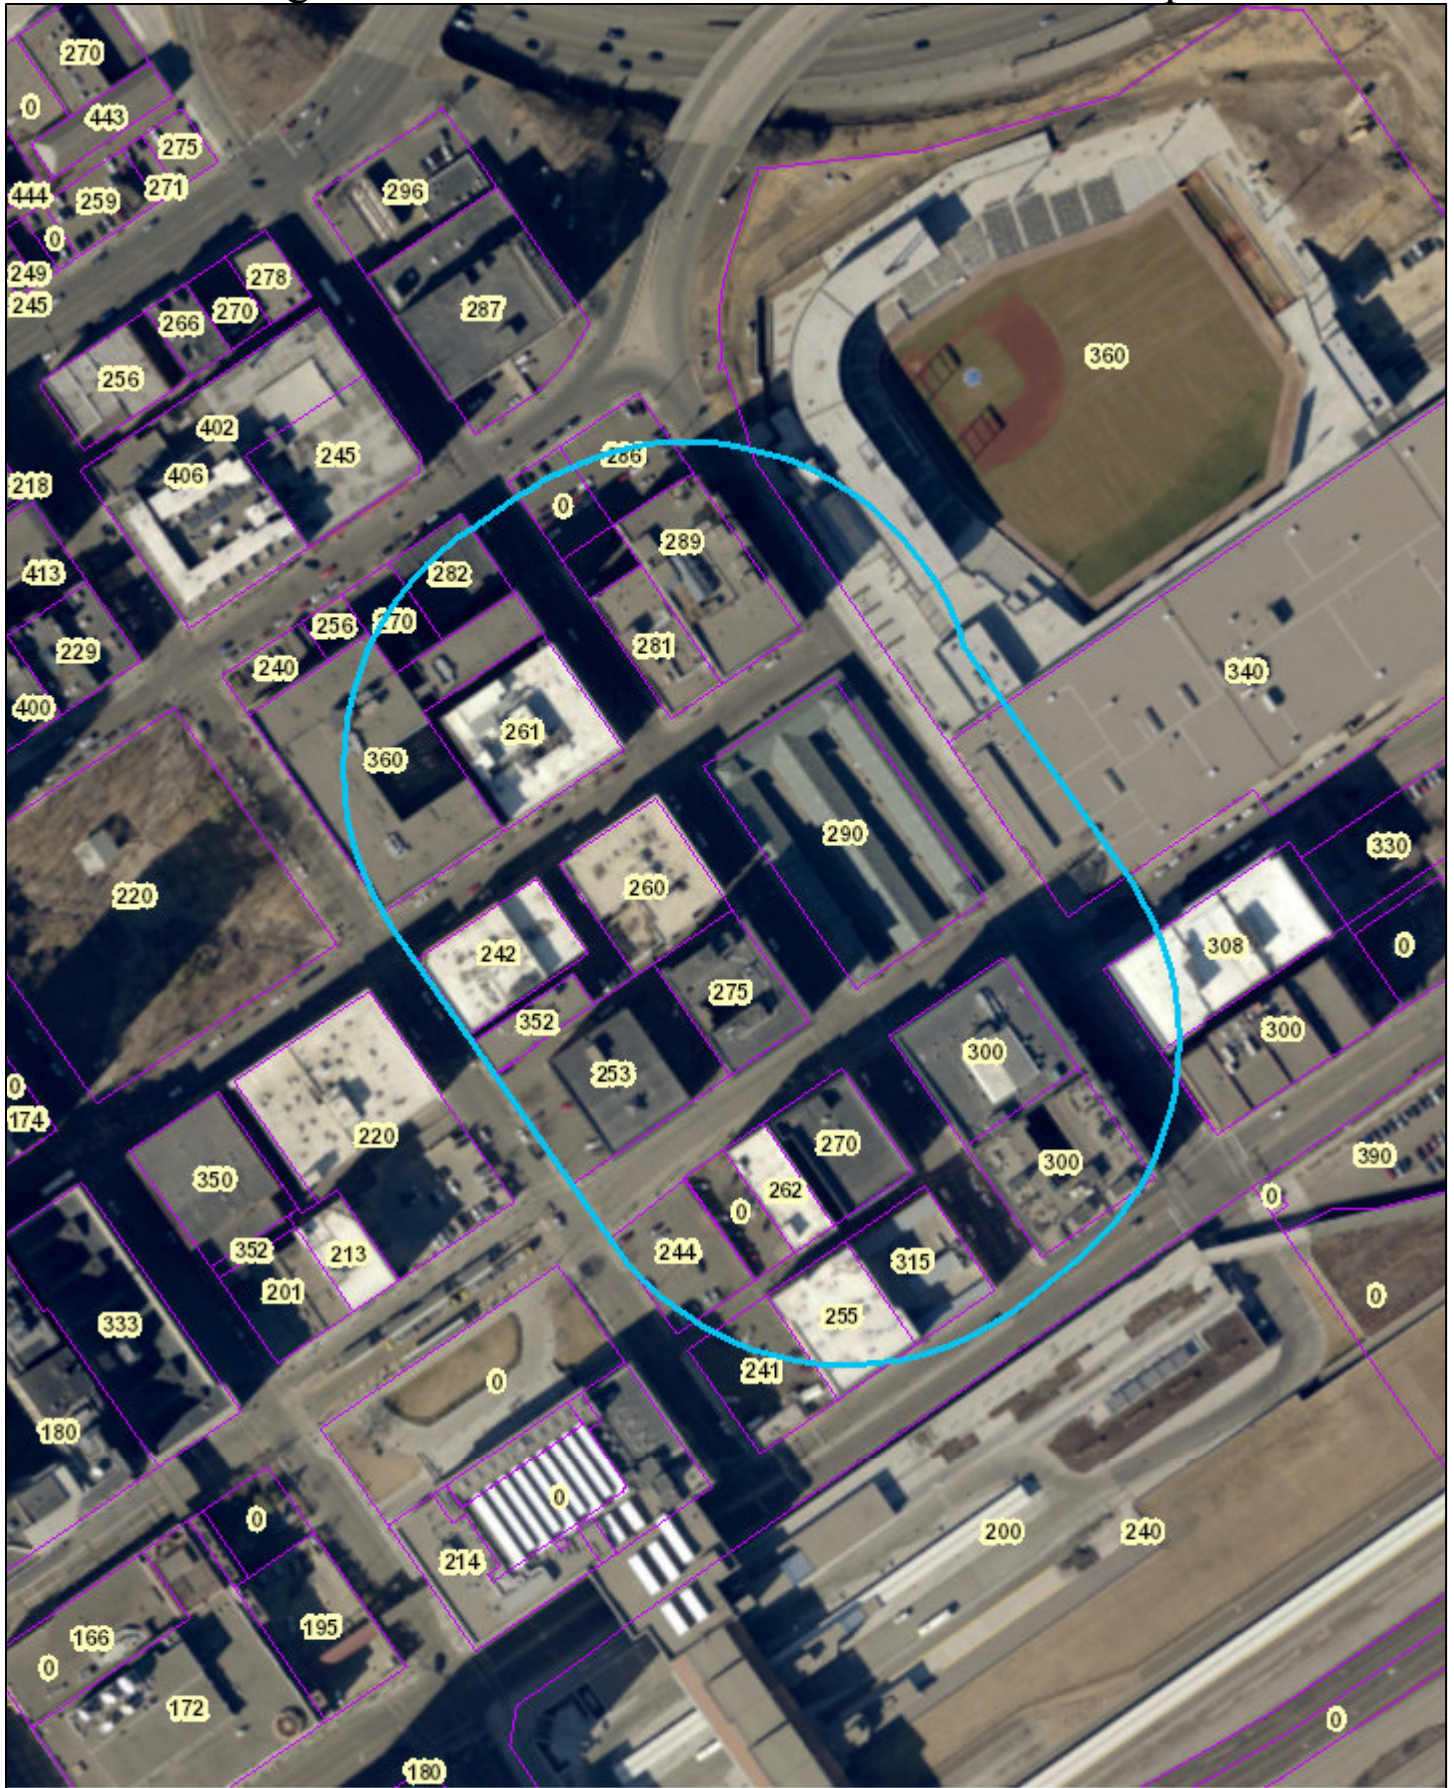

# Big River Pizza - Summer Concert Services Map

0.00 0.02 Miles

Date: 6/3/2019 Time: 7:49:31 AM

Service Layer Credits: City of Saint Paul - Public Works

The City of Saint Paul Office of Technology cannot accept any responsibility for errors, omissions, or positional inaccuracy in this map.