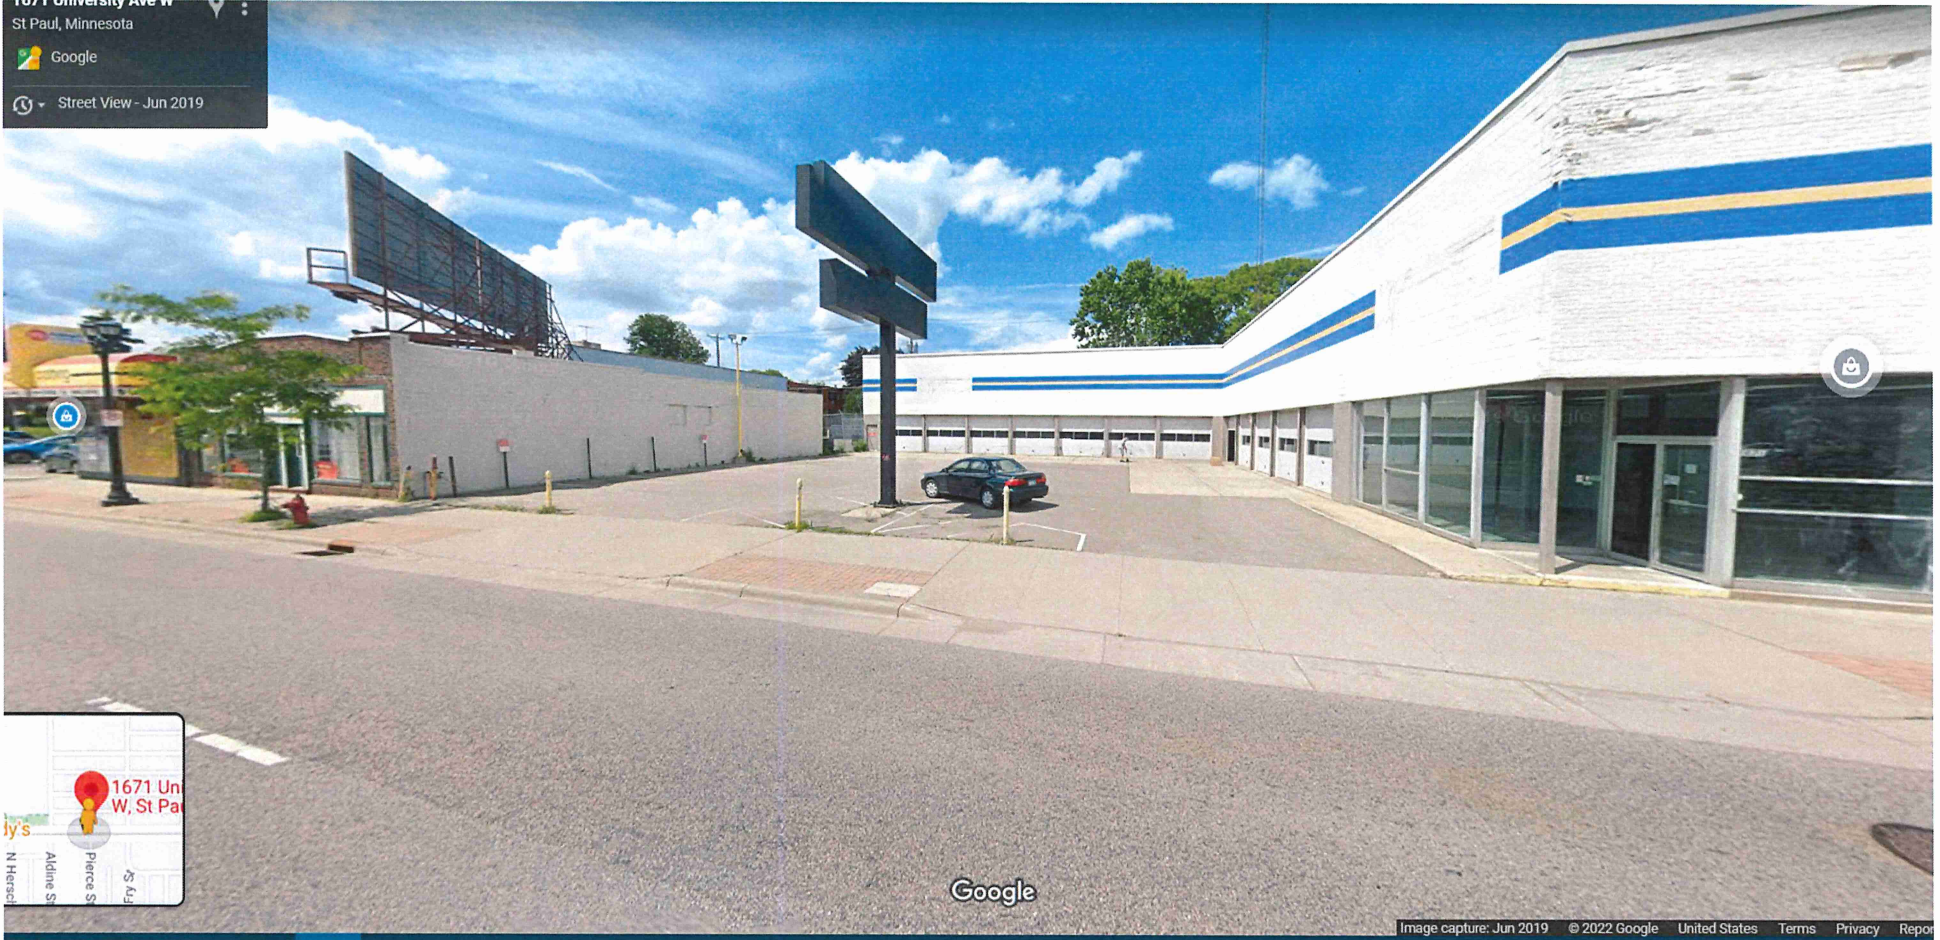

1671 University Ave W
St Paul, Minnesota
Google
Street View - Jun 2019

1671 University Ave W

Page 2 | 3

1671 University Ave W