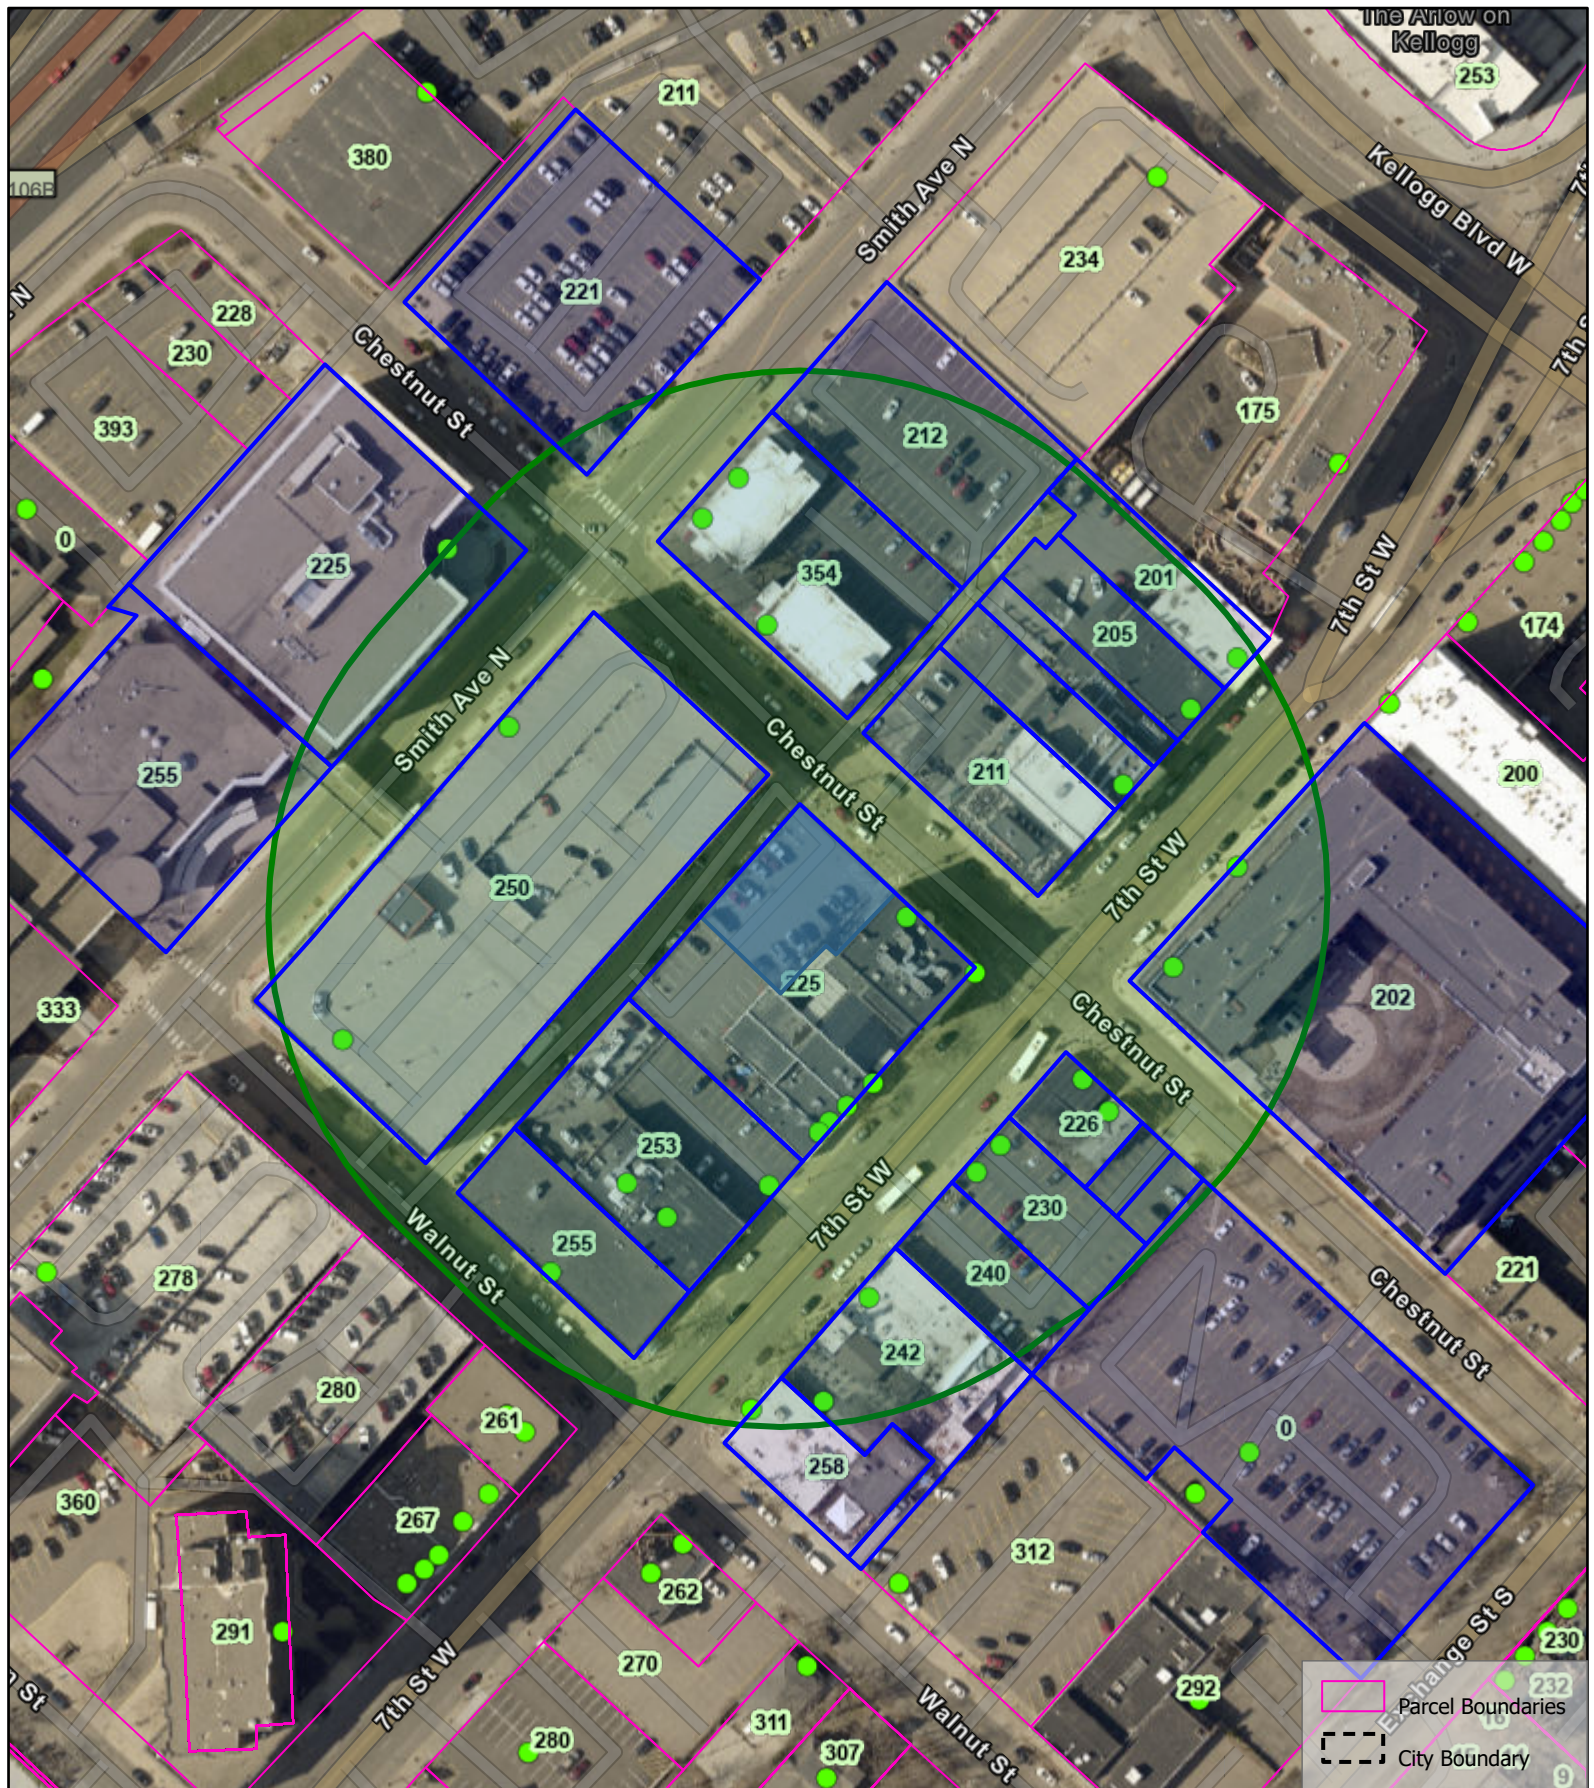

Pat McGovern's Pub Lucky Palooza Map 300 ft Map

1/19/2024 11:55 AM

Esri Community Maps Contributors, County of Ramsey, Metropolitan Council, MetroGIS, © OpenStreetMap, Microsoft, Esri, TomTom, Garmin, SafeGraph, GeoTechnologies, Inc, METI/NASA, USGS, EPA, NPS, US

The Geographic Information System (GIS) Data to which this notice is attached are made available pursuant to the Minnesota Government Data Practices Act (Minnesota Statutes Chapter 13). The GIS Data are provided to you "AS IS" and without any warranty as to their performance, merchantability, or fitness for any particular purpose. The GIS Data were developed by the City of Saint Paul for its own internal business purposes. The City of Saint Paul does not represent or warrant that the GIS Data or the data documentation are error-free, complete, current, or accurate. You are responsible for any consequences resulting from your use of the GIS Data or your reliance on the GIS Data. You should consult the data documentation for this particular GIS Data to determine the limitations of the GIS Data and the precision with which the GIS Data may depict distance, direction, location, or other geographic features. If you transmit or provide the GIS Data (or any portion of it) to another user, the GIS Data must include a copy of this disclaimer.