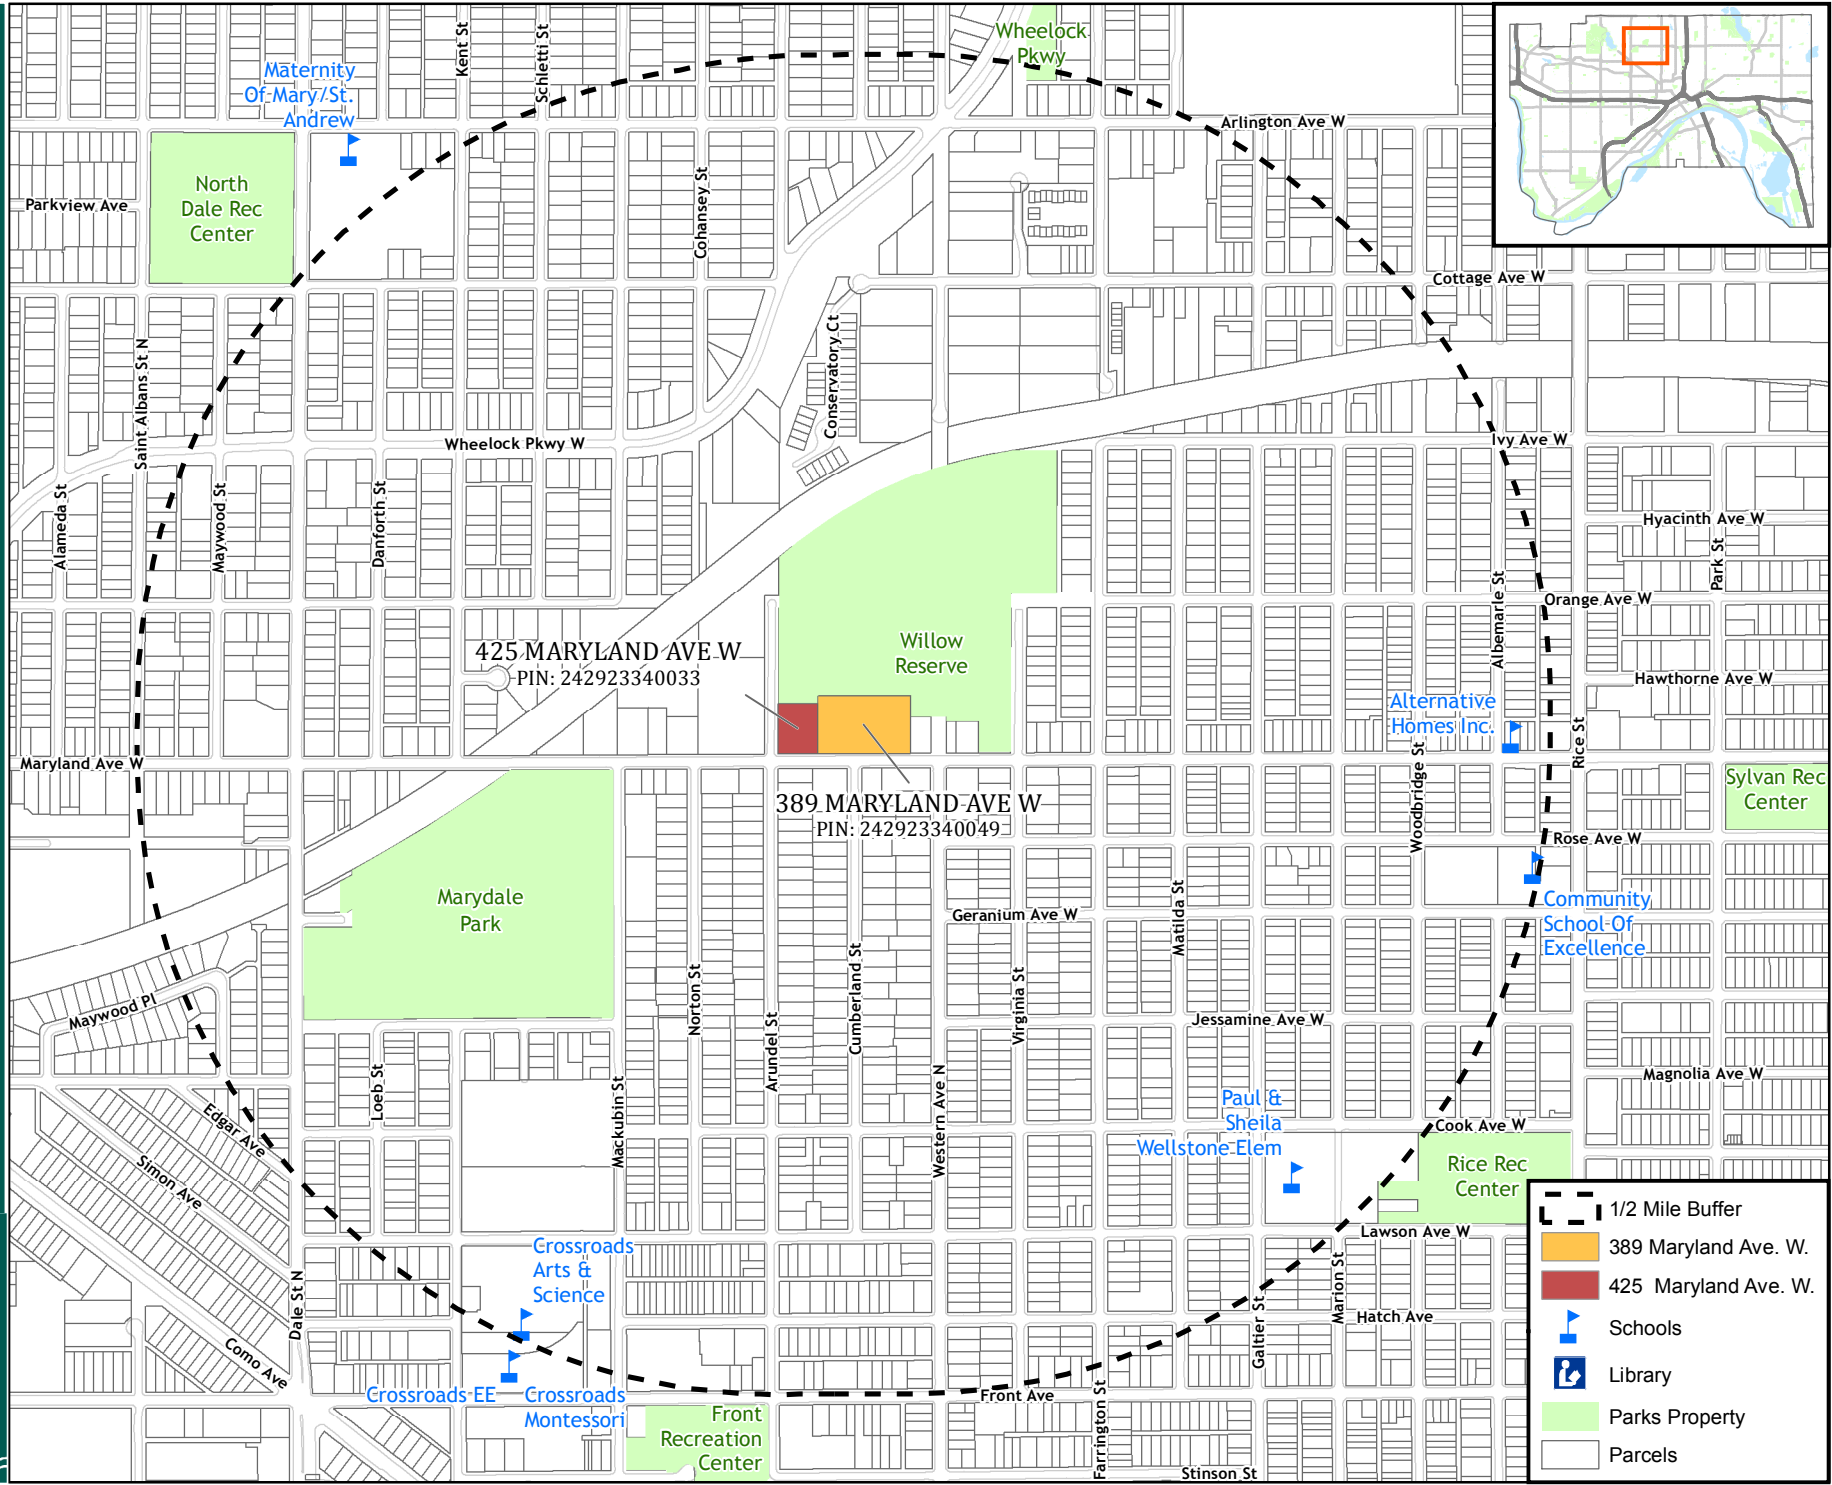

Westland Commons (Willow Reserve)

- 1/2 Mile Buffer
- 389 Maryland Ave. W.
- 425 Maryland Ave. W.
- Schools
- Library
- Parks Property
- Parcels