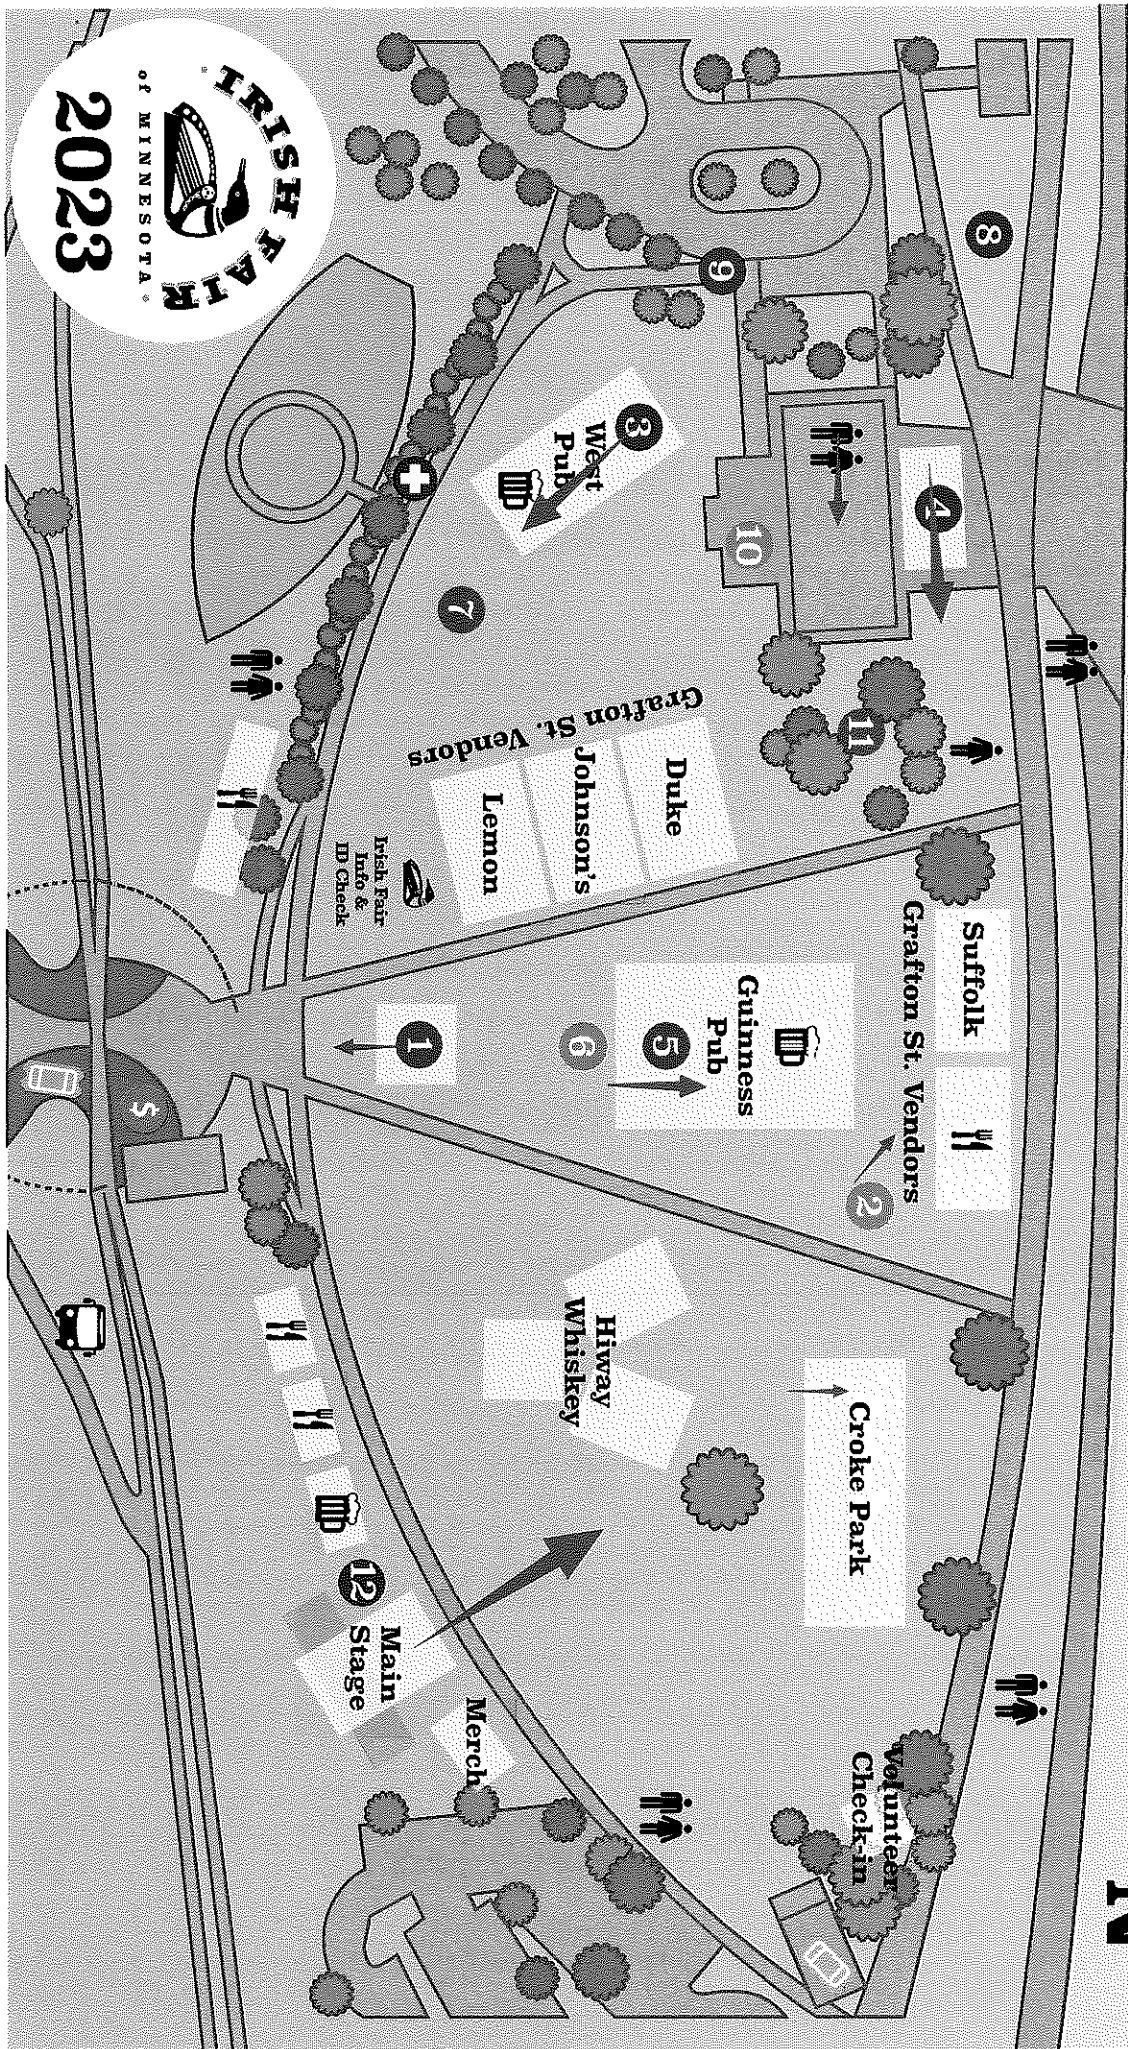

# SOUND MAP

## IFM 2023

Mississippi River

- 1 Donegal Stage
- 2 Limerick Stage
- 3 Galway Stage
- 4 Cork Stage

- 5 Belfast Stage
- 6 Sponsors and Consulate General
- 7 TBD Inflatables
- 8 Quiet Space and Nursing Tent

- 9 VIP Valet Drop-off
- 10 VIP Patio & Stage
- 11 Native Dogs & Family Games
- 12 VIP Beverage & Seating

**Address for Taxi/Uber/Lyft/Google:**  
 175 Water St W., St Paul, MN 55107  
 Bring your own lawn chair or blanket  
 and refillable water bottle.  
 Dogs and pets are discouraged.  
 No coolers, bicycles, scooters or skateboards allowed.

restroom

first aid

food &  
beverage

ATM

tickets

shuttle stop