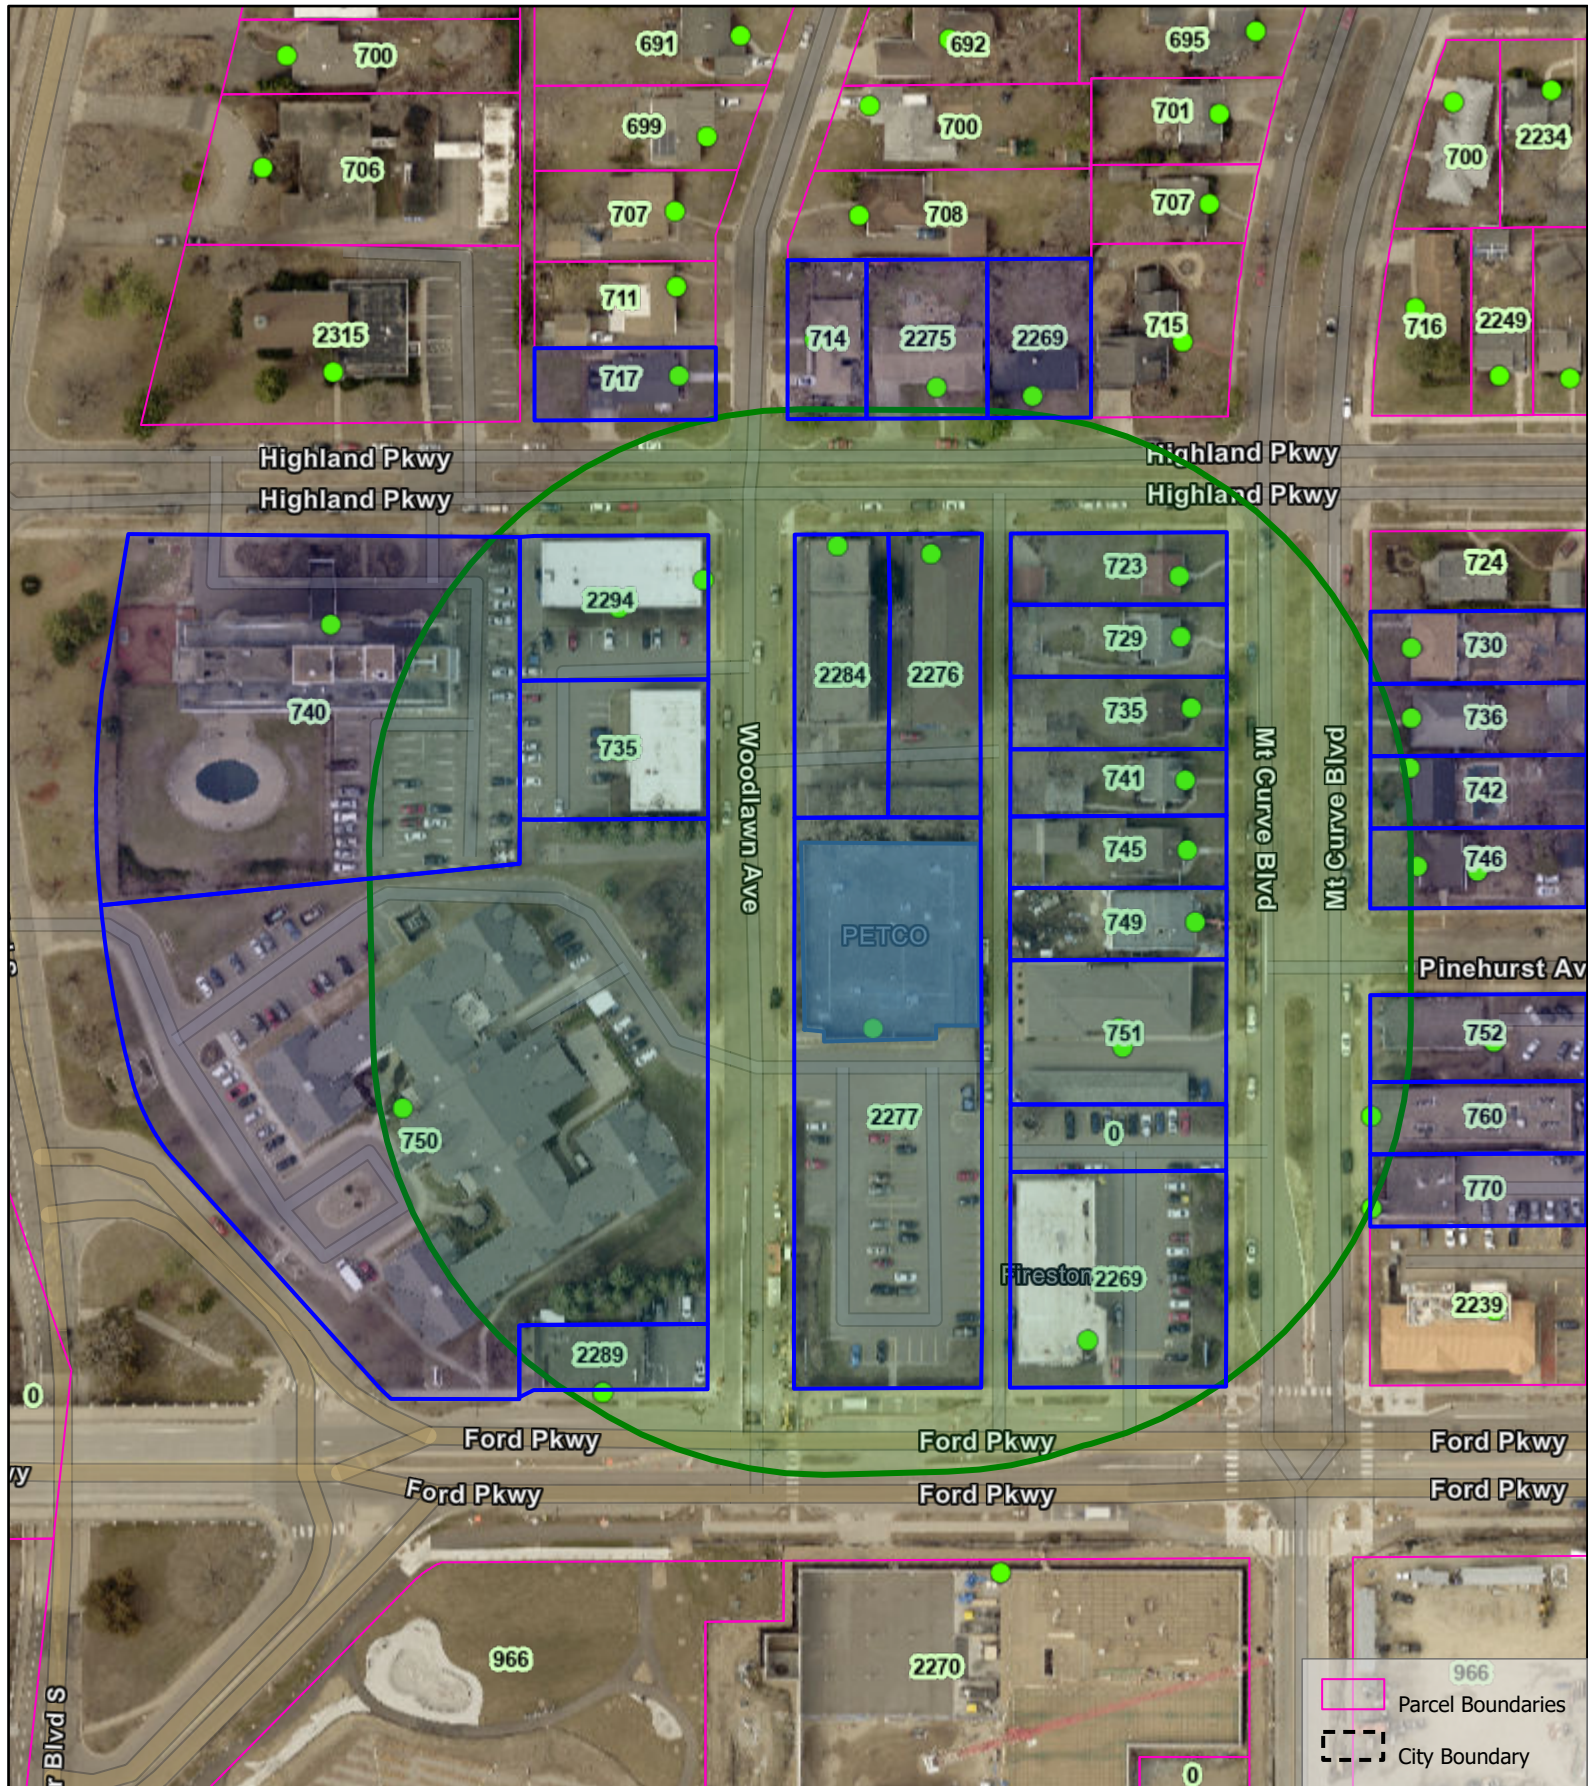

# ELS Construction, Inc. Petco Animals & Supply Store St Paul 300 ft Map

7/11/2023 12:44 PM

Esri Community Maps Contributors, City of Minneapolis, County of Dakota, County of Ramsey, Metropolitan Council, MetroGIS, Three Rivers Park District, © OpenStreetMap, Microsoft, Esri, HERE, Garmin, SafeGraph,

The Geographic Information System (GIS) Data to which this notice is attached are made available pursuant to the Minnesota Government Data Practices Act (Minnesota Statutes Chapter 13). The GIS Data are provided to you "AS IS" and without any warranty as to their performance, merchantability, or fitness for any particular purpose. The GIS Data were developed by the City of Saint Paul for its own internal business purposes. The City of Saint Paul does not represent or warrant that the GIS Data or the data documentation are error-free, complete, current, or accurate. You are responsible for any consequences resulting from your use of the GIS Data or your reliance on the GIS Data. You should consult the data documentation for this particular GIS Data to determine the limitations of the GIS Data and the precision with which the GIS Data may depict distance, direction, location, or other geographic features. If you transmit or provide the GIS Data (or any portion of it) to another user, the GIS Data must include a copy of this disclaimer.