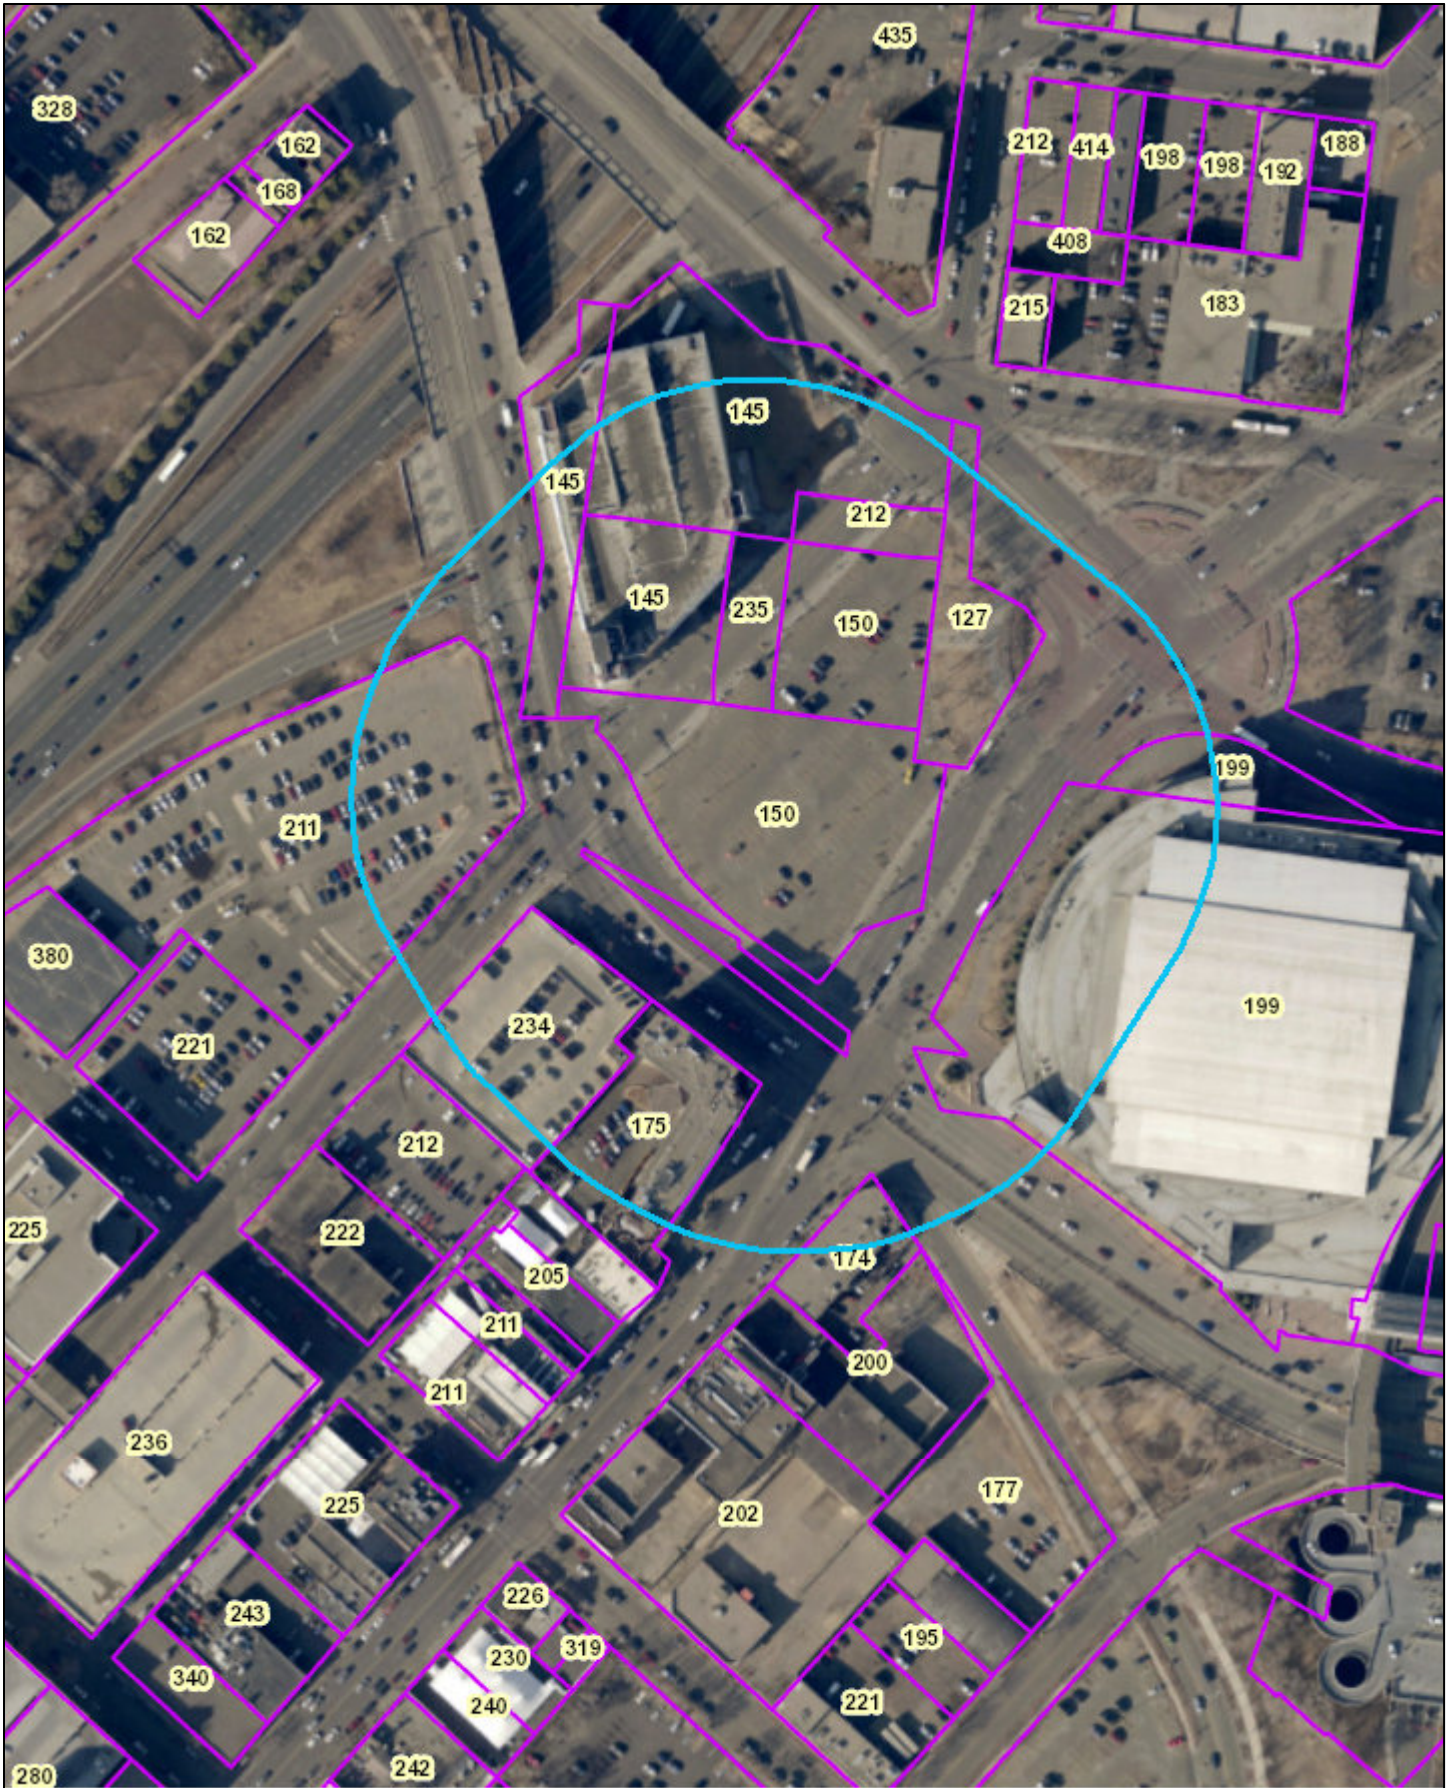

# NCAA Frozen Four Fan Fest

0.00 0.02  
Miles

Date: 3/5/2018 Time: 8:18:55 AM

Service Layer Credits: OTC GIS

The City of Saint Paul Office of Technology cannot accept any responsibility for errors, omissions, or positional inaccuracy in this map.