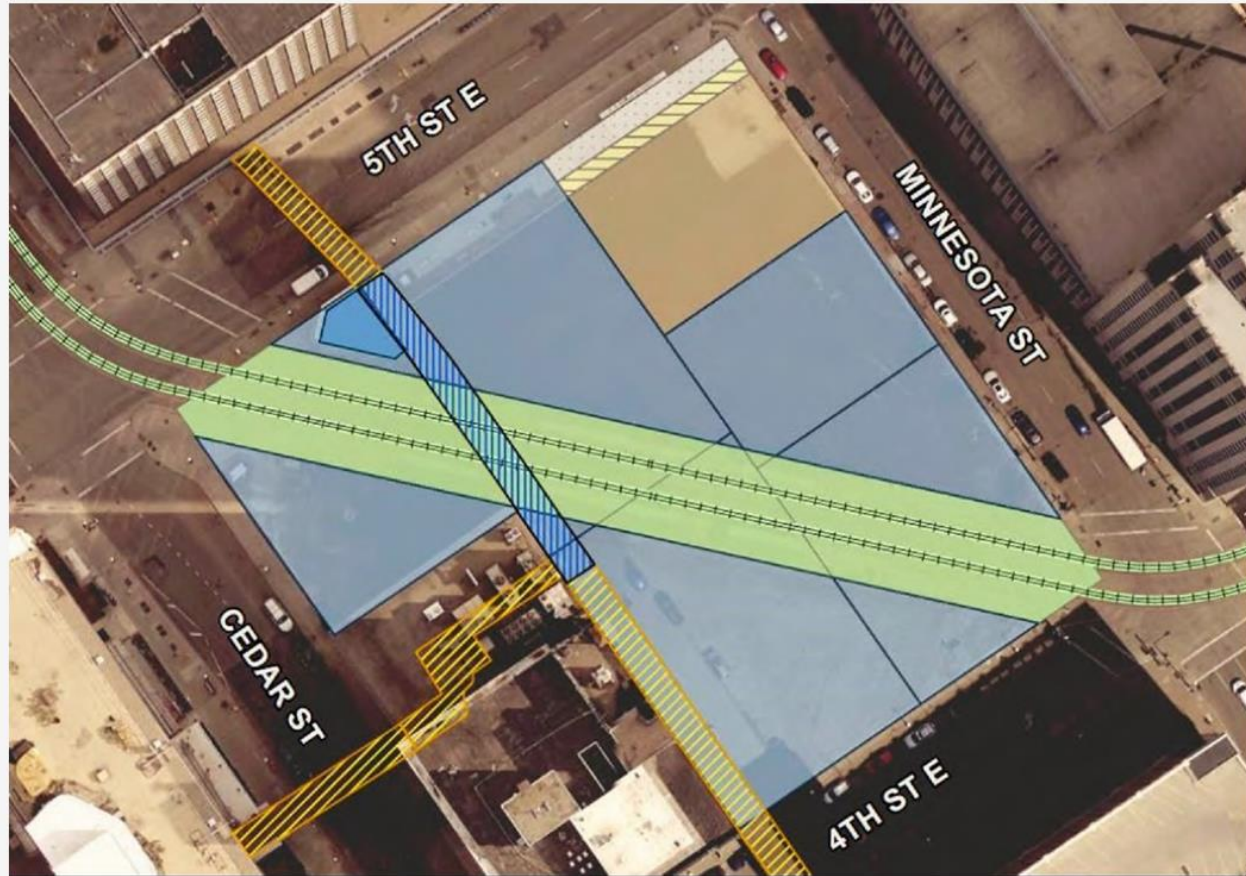

STPAUL.GOV

CITY OF SAINT PAUL HOUSING AND REDEVELOPMENT AUTHORITY

Central Station

Central Station

Presentation:

- Site history
- Current site status
- Partnerships

Site history

- Light rail construction
- Completion of new skyway connection

Site History

- Joint Powers Agreement
- Partnership with Metropolitan Council

Current site status

CENTRAL STATION BLOCK

-  Met Council Property
-  Saint Paul HRA Property
-  Station Footprint
-  Vertical Access Tower
-  Central Station Skyway
-  Skyway - Others
-  ROW Easement
-  Bus Stop & Transit Easement