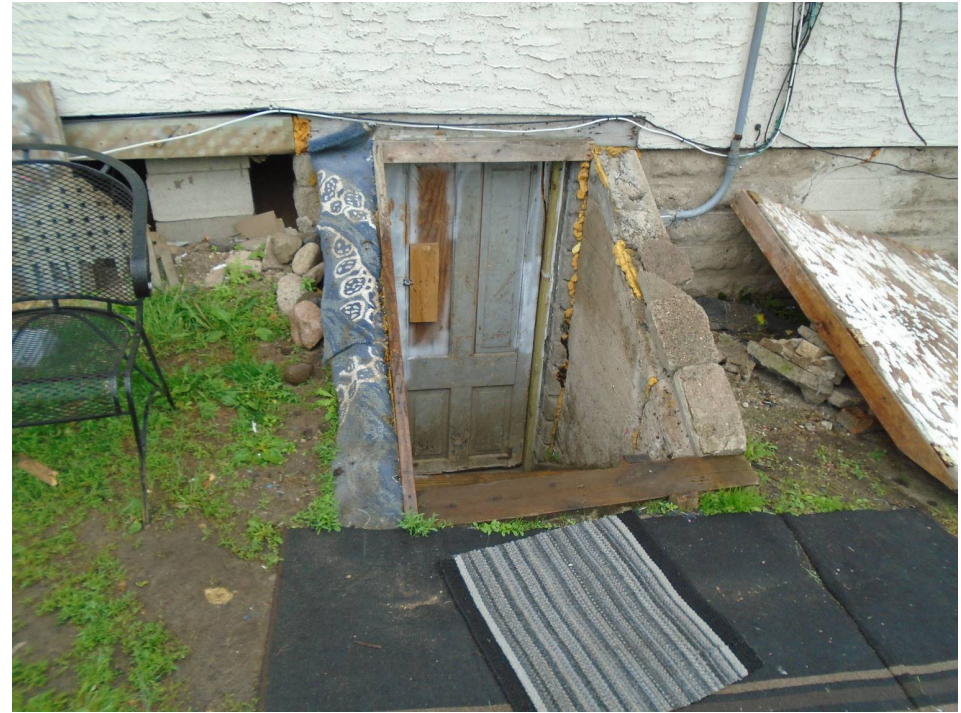

Date: June 19, 2019
File #: 19 - 052389
Folder Name: 655 JESSAMINE AVE E
PIN: 292922120044

HP District:
Property Name:
Survey Info: