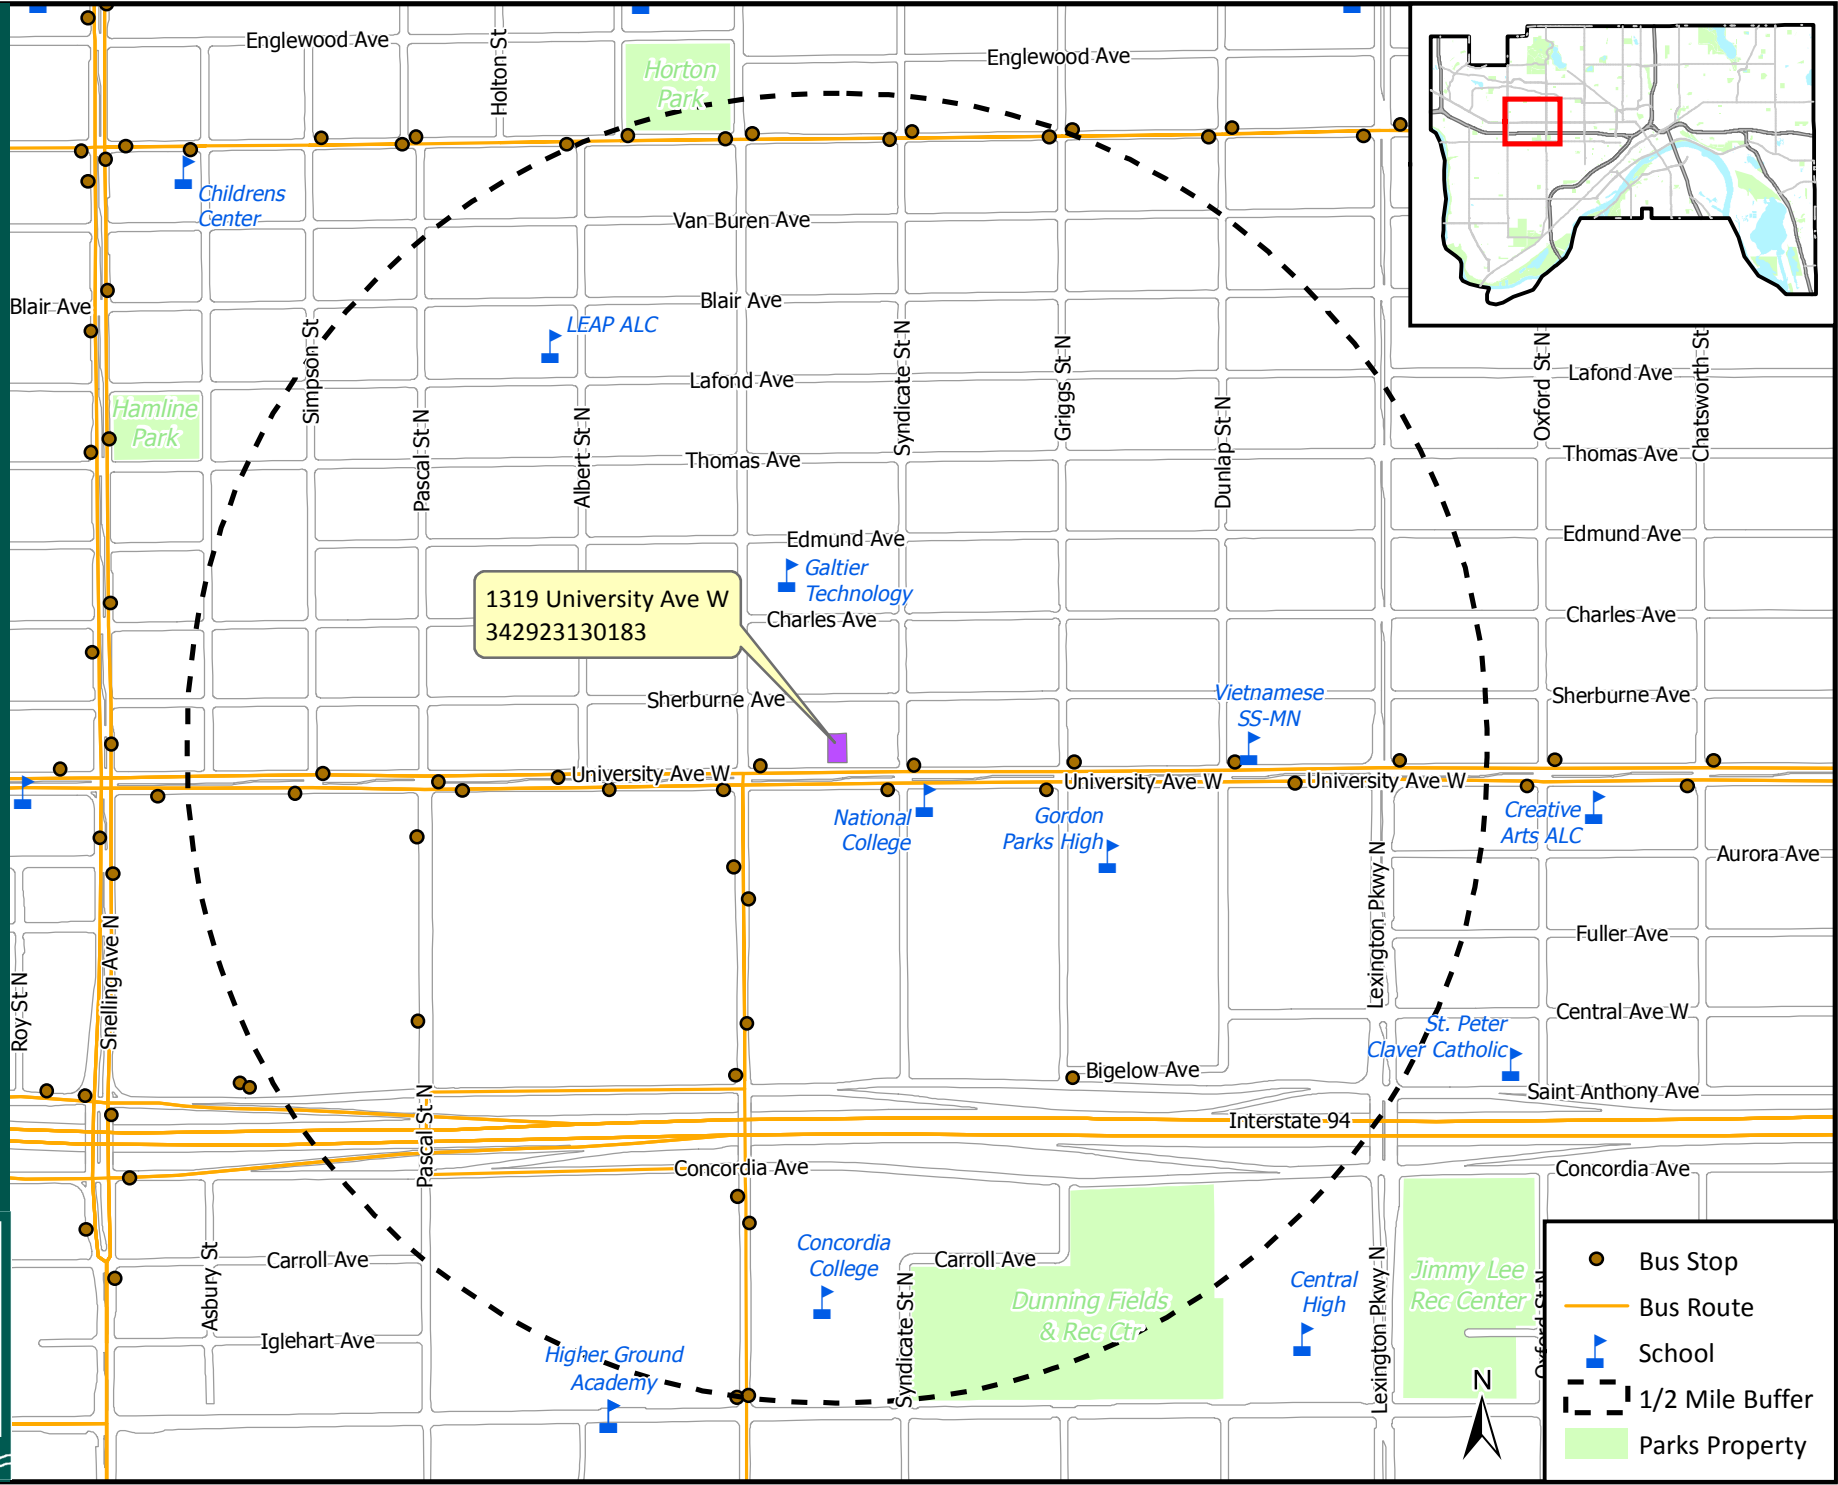

# Low Income Housing Tax Credits Hamline Station - Family Housing

Source: Department of Planning and Economic Development

- Bus Stop
- Bus Route
- ▢ School
- 1/2 Mile Buffer
- Parks Property

10/4/2012