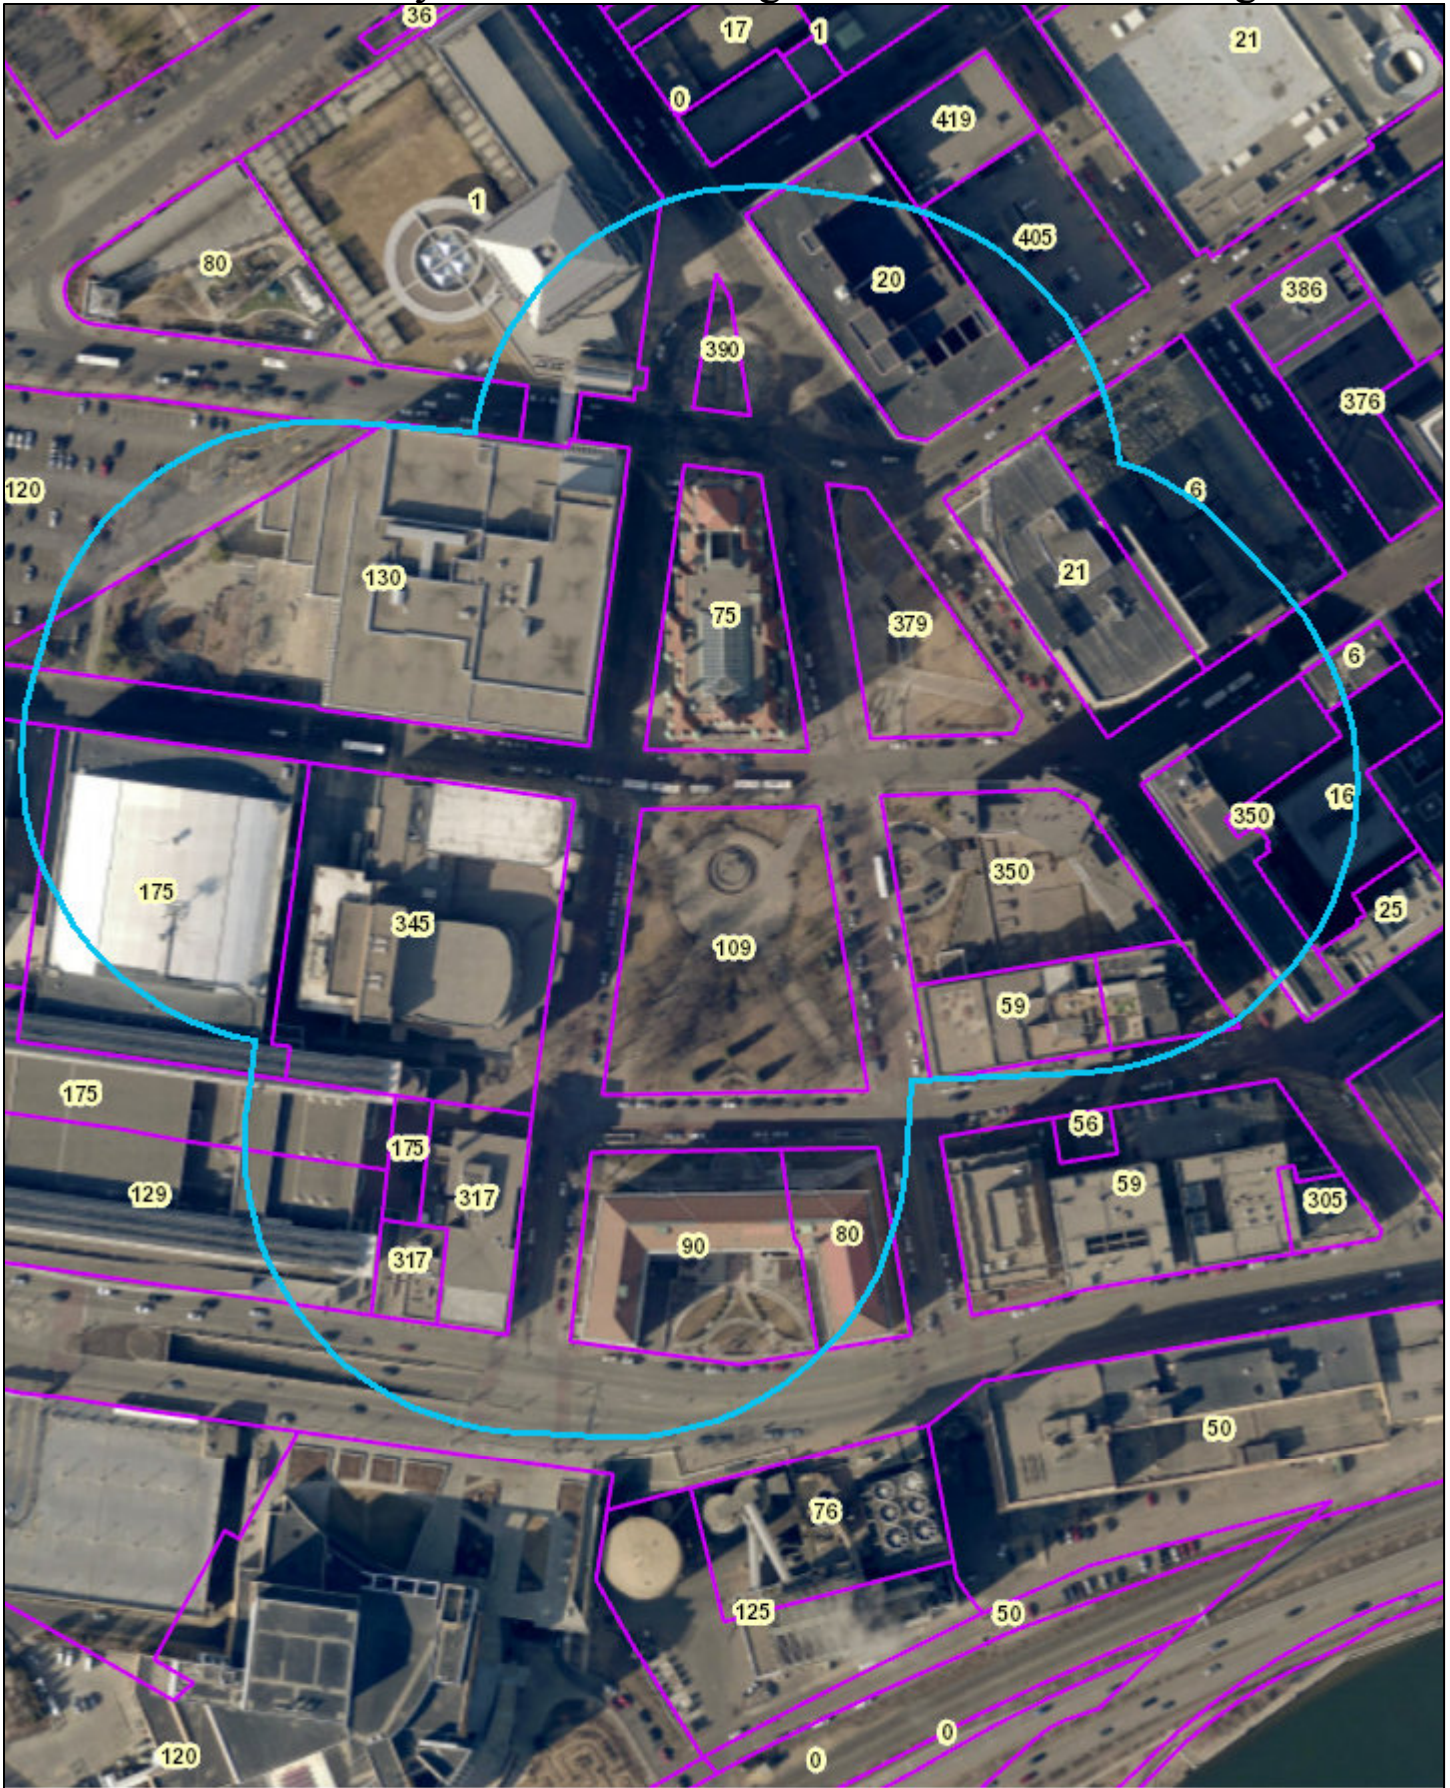

# Flint hills Family Festival Washington St. & 4th & Washington

0.00 0.02  
Miles

Date: 4/13/2018 Time: 7:33:07 AM

Service Layer Credits: OTC GIS

The City of Saint Paul Office of Technology cannot accept any responsibility for errors, omissions, or positional inaccuracy in this map.