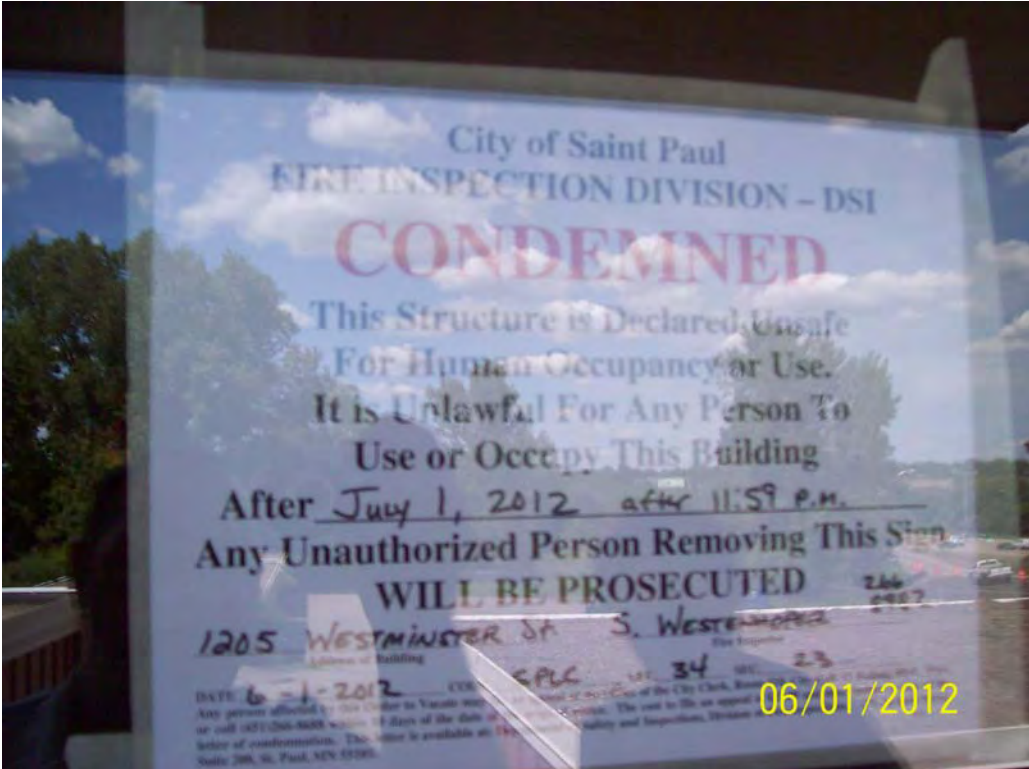

Date: June 01, 2012  
File #: 11 - 007290  
Folder Name: 1205 WESTMINSTER ST  
PIN: 192922440015

**Date:** June 01, 2012  
**File #:** 11 - 007290  
**Folder Name:** 1205 WESTMINSTER ST  
**PIN:** 192922440015

**Date:** June 01, 2012  
**File #:** 11 - 007290  
**Folder Name:** 1205 WESTMINSTER ST  
**PIN:** 192922440015

Date: June 01, 2012  
File #: 11 - 007290  
Folder Name: 1205 WESTMINSTER ST  
PIN: 192922440015