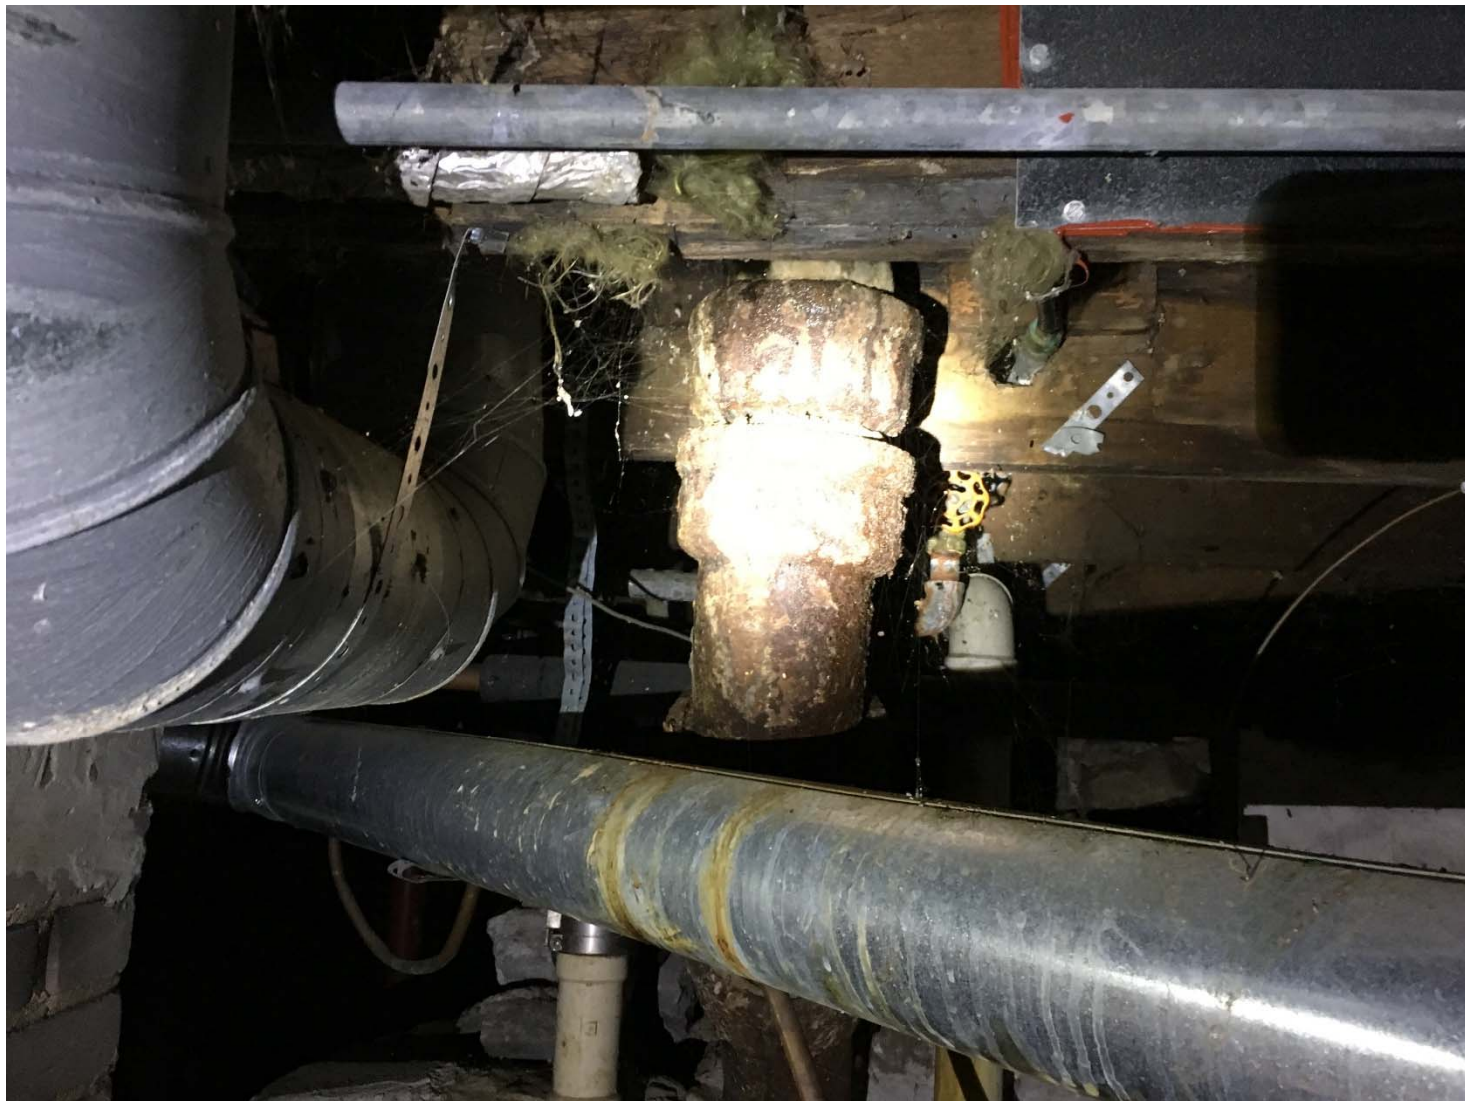

Date: April 04, 2019
File #: 17 - 021006
Folder Name: 1014 EUCLID ST
PIN: 332922310034