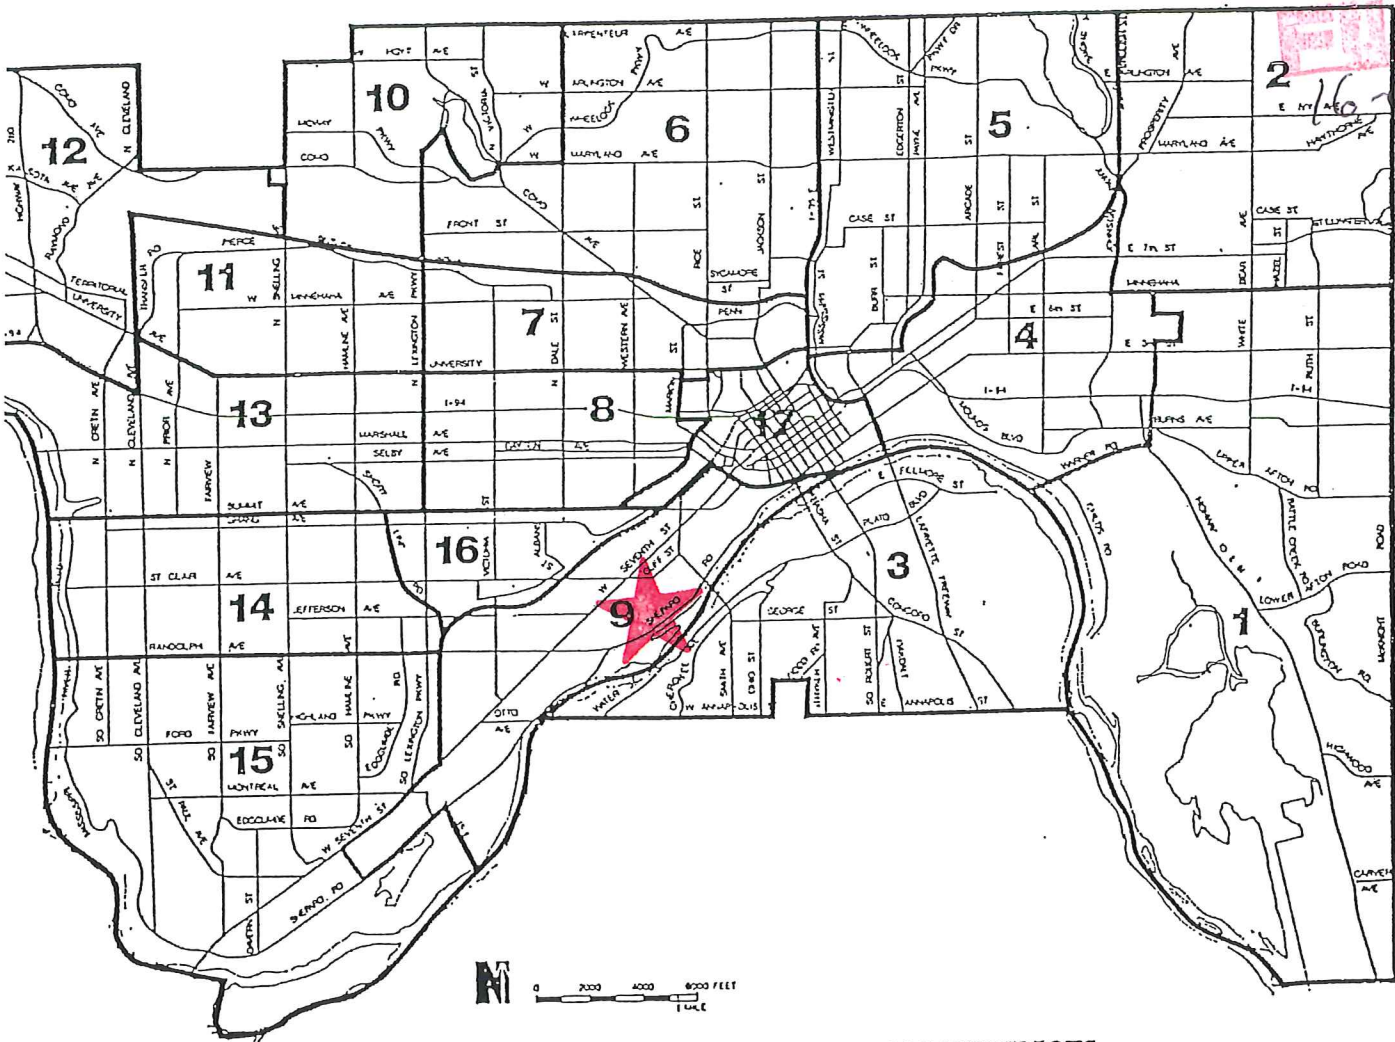

FILE

16-067062

41

CITIZEN PARTICIPATION PLANNING DISTRICTS

1. SUNRAY-BATTLECREEK-HIGHWOOD
2. HAZEL PARK HADEN-PROSPERITY HILLCREST
3. WEST SIDE
4. DAYTON'S BLUFF
5. PAYNE-PHALEN
6. NORTH END
7. THOMAS-DALE
8. SUMMIT-UNIVERSITY
9. WEST SEVENTH
10. COMO
11. HAMLINE-MIDWAY
12. ST. ANTHONY PARK
13. MERRIAM PARK-LEXINGTON HAMLINE-SNELLING HAMLINE
14. MACALESTER GROVELAND
15. HIGHLAND
16. SUMMIT HILL
17. DOWNTOWN

ZONING FILE 16-04776

42