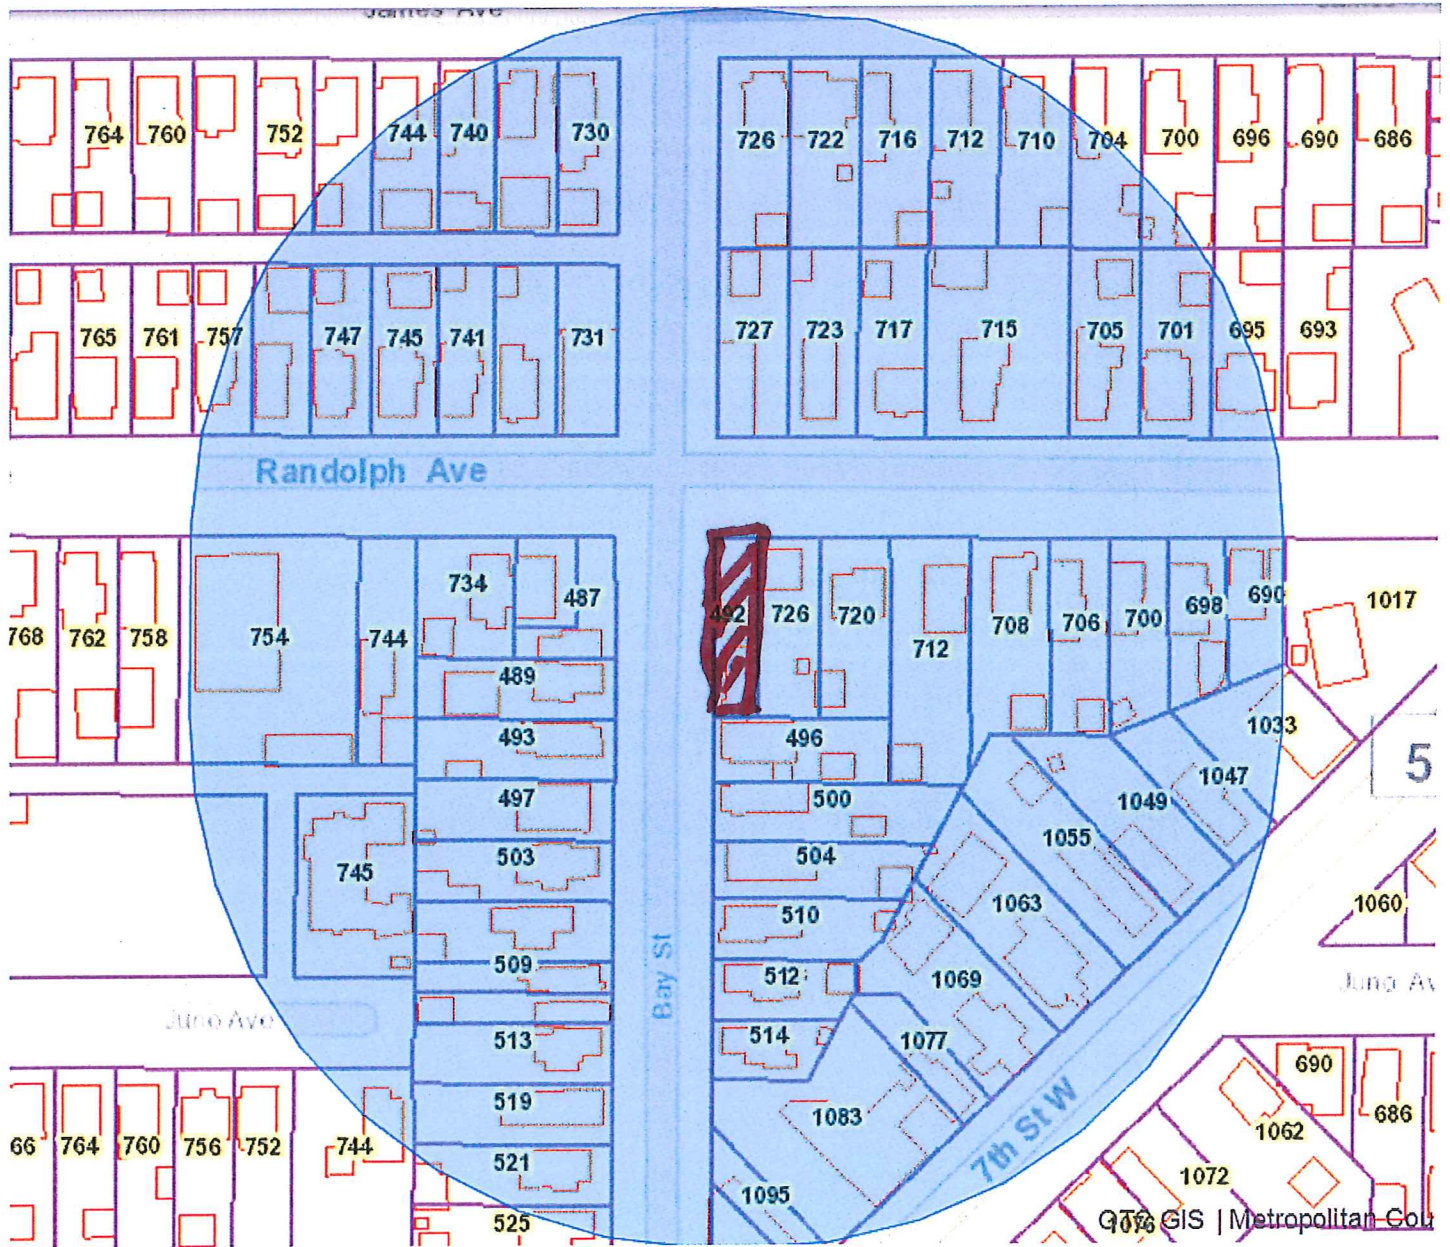

FILE

16-067062

41

CITIZEN PARTICIPATION PLANNING DISTRICTS

1. SUNRAY-BATTLECREEK-HIGHWOOD
2. HAZEL PARK HADEN-PROSPERITY HILLCREST
3. WEST SIDE
4. DAYTON'S BLUFF
5. PAYNE-PHALEN
6. NORTH END
7. THOMAS-DALE
8. SUMMIT-UNIVERSITY
9. WEST SEVENTH
10. COMO
11. HAMLINE-MIDWAY
12. ST. ANTHONY PARK
13. MERRIAM PARK-LEXINGTON HAMLINE-SNELLING HAMLINE
14. MACALESTER GROVELAND
15. HIGHLAND
16. SUMMIT HILL
17. DOWNTOWN

ZONING FILE 16-04776

42