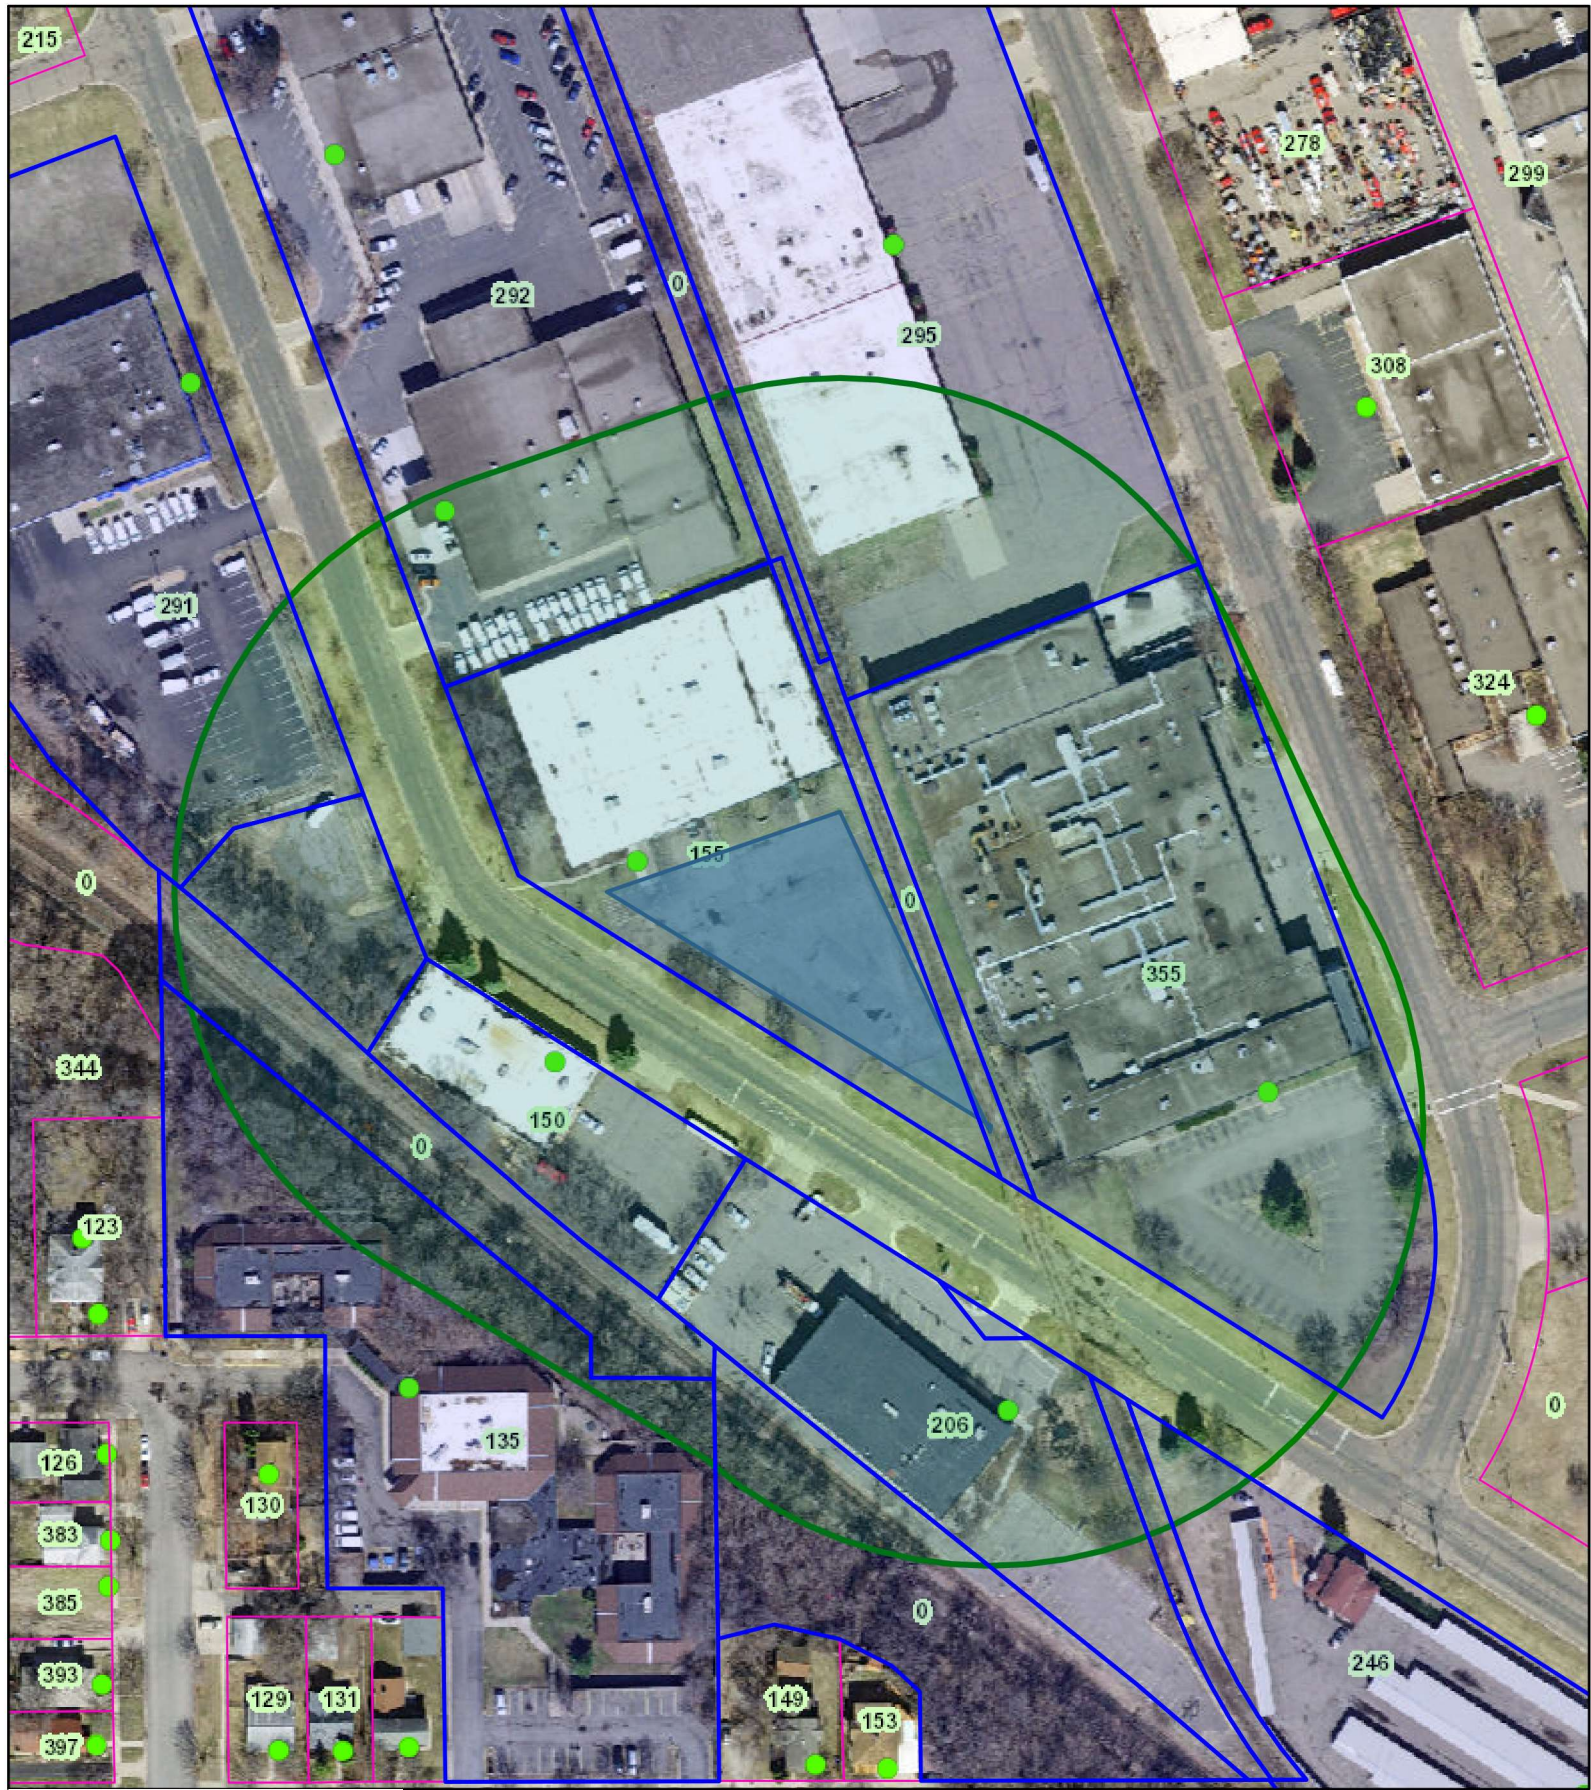

Map Los Campeones Gym Collapsing Sun

3/10/2022 12:18 PM

Department of Safety and Inspections (DSI), Sources: Esri, Airbus DS, USGS, NGA, NASA, CGIAR, N Robinson, NCEAS, NLS, OS, NMA, Geodatastyrelsen, Rijkswaterstaat, GSA, Geoland, FEMA, Intermap and the

The Geographic Information System (GIS) Data to which this notice is attached are made available pursuant to the Minnesota Government Data Practices Act (Minnesota Statutes Chapter 13). The GIS Data are provided to you "AS IS" and without any warranty as to their performance, merchantability, or fitness for any particular purpose. The GIS Data were developed by the City of Saint Paul for its own internal business purposes. The City of Saint Paul does not represent or warrant that the GIS Data or the data documentation are error-free, complete, current, or accurate. You are responsible for any consequences resulting from your use of the GIS Data or your reliance on the GIS Data. You should consult the data documentation for this particular GIS Data to determine the limitations of the GIS Data and the precision with which the GIS Data may depict distance, direction, location, or other geographic features. If you transmit or provide the GIS Data (or any portion of it) to another user, the GIS Data must include a copy of this disclaimer.