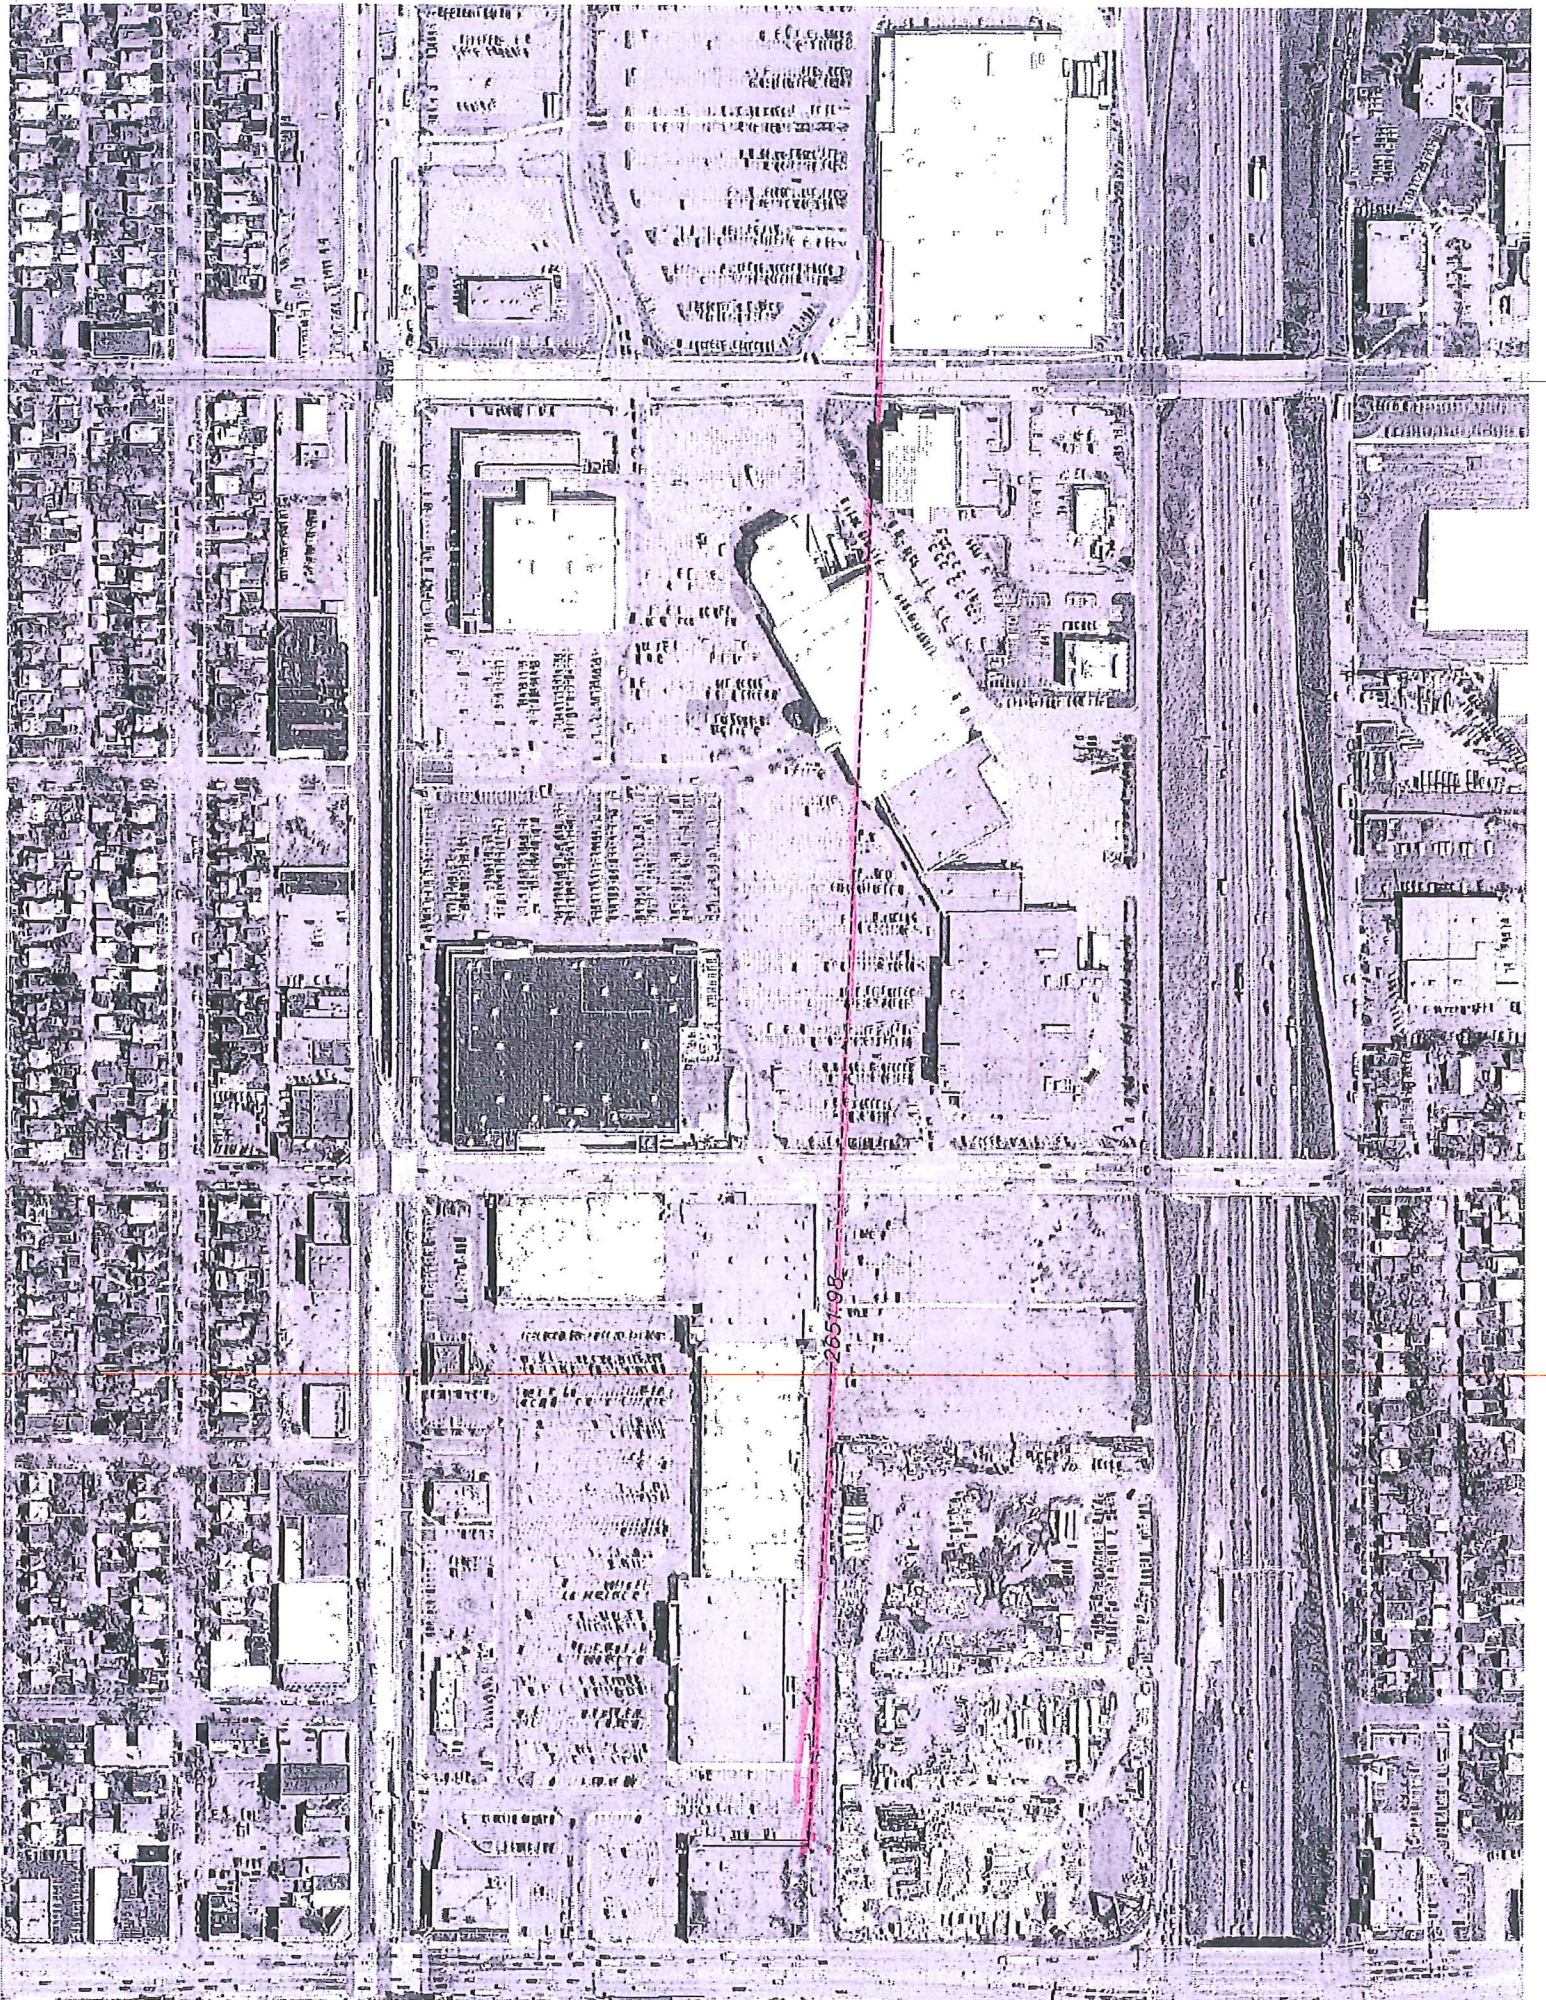

Mark R. Salo, PLS
Project Manager