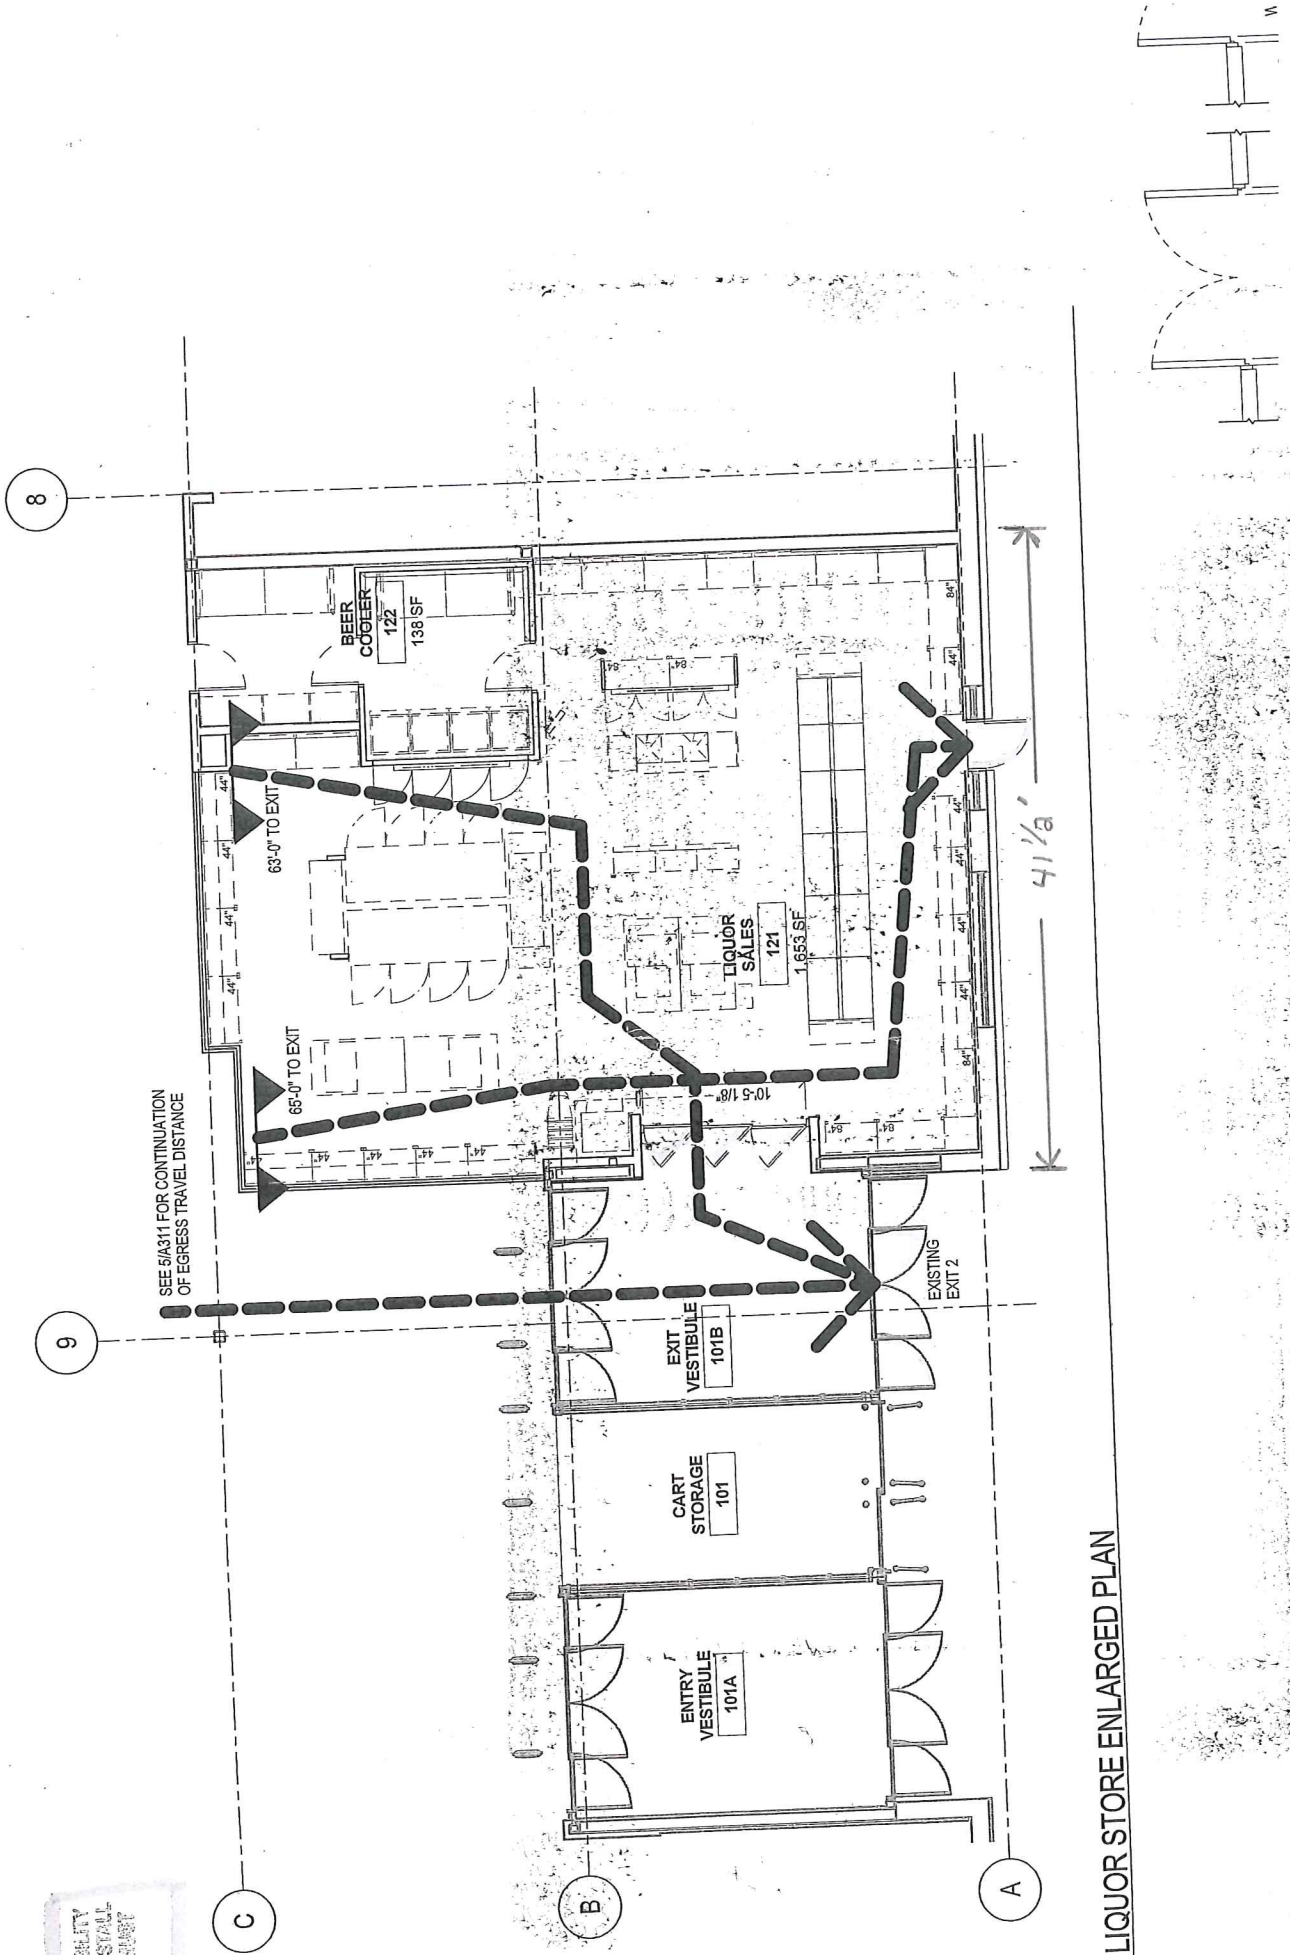

**Re: Target Midway St. Paul, Minnesota**  
File R0005130.00

Dear Mac:

On Monday November 17, 2014 Westwood Professional Services located the east side of the west doorway to the Target Store located at 1300 University Avenue St. Paul, Minnesota and the southeast corner of the building that houses Big Top Wine & Spirits located at 1574 University Avenue St. Paul, Minnesota. The distance between the two points is 2,651.98 feet. Our measurements were collected utilizing GPS equipment on the Ramsey County coordinate system, NAD 83, 2011 adjustment in U.S. Survey feet.

Please contact me if you have any questions.

Sincerely,

WESTWOOD PROFESSIONAL SERVICES

---

Mark R. Salo, PLS  
Project Manager

PED ACCESSIBILITY  
INSTALL  
OR ERRORS MUST

LIQUOR STORE ENLARGED PLAN