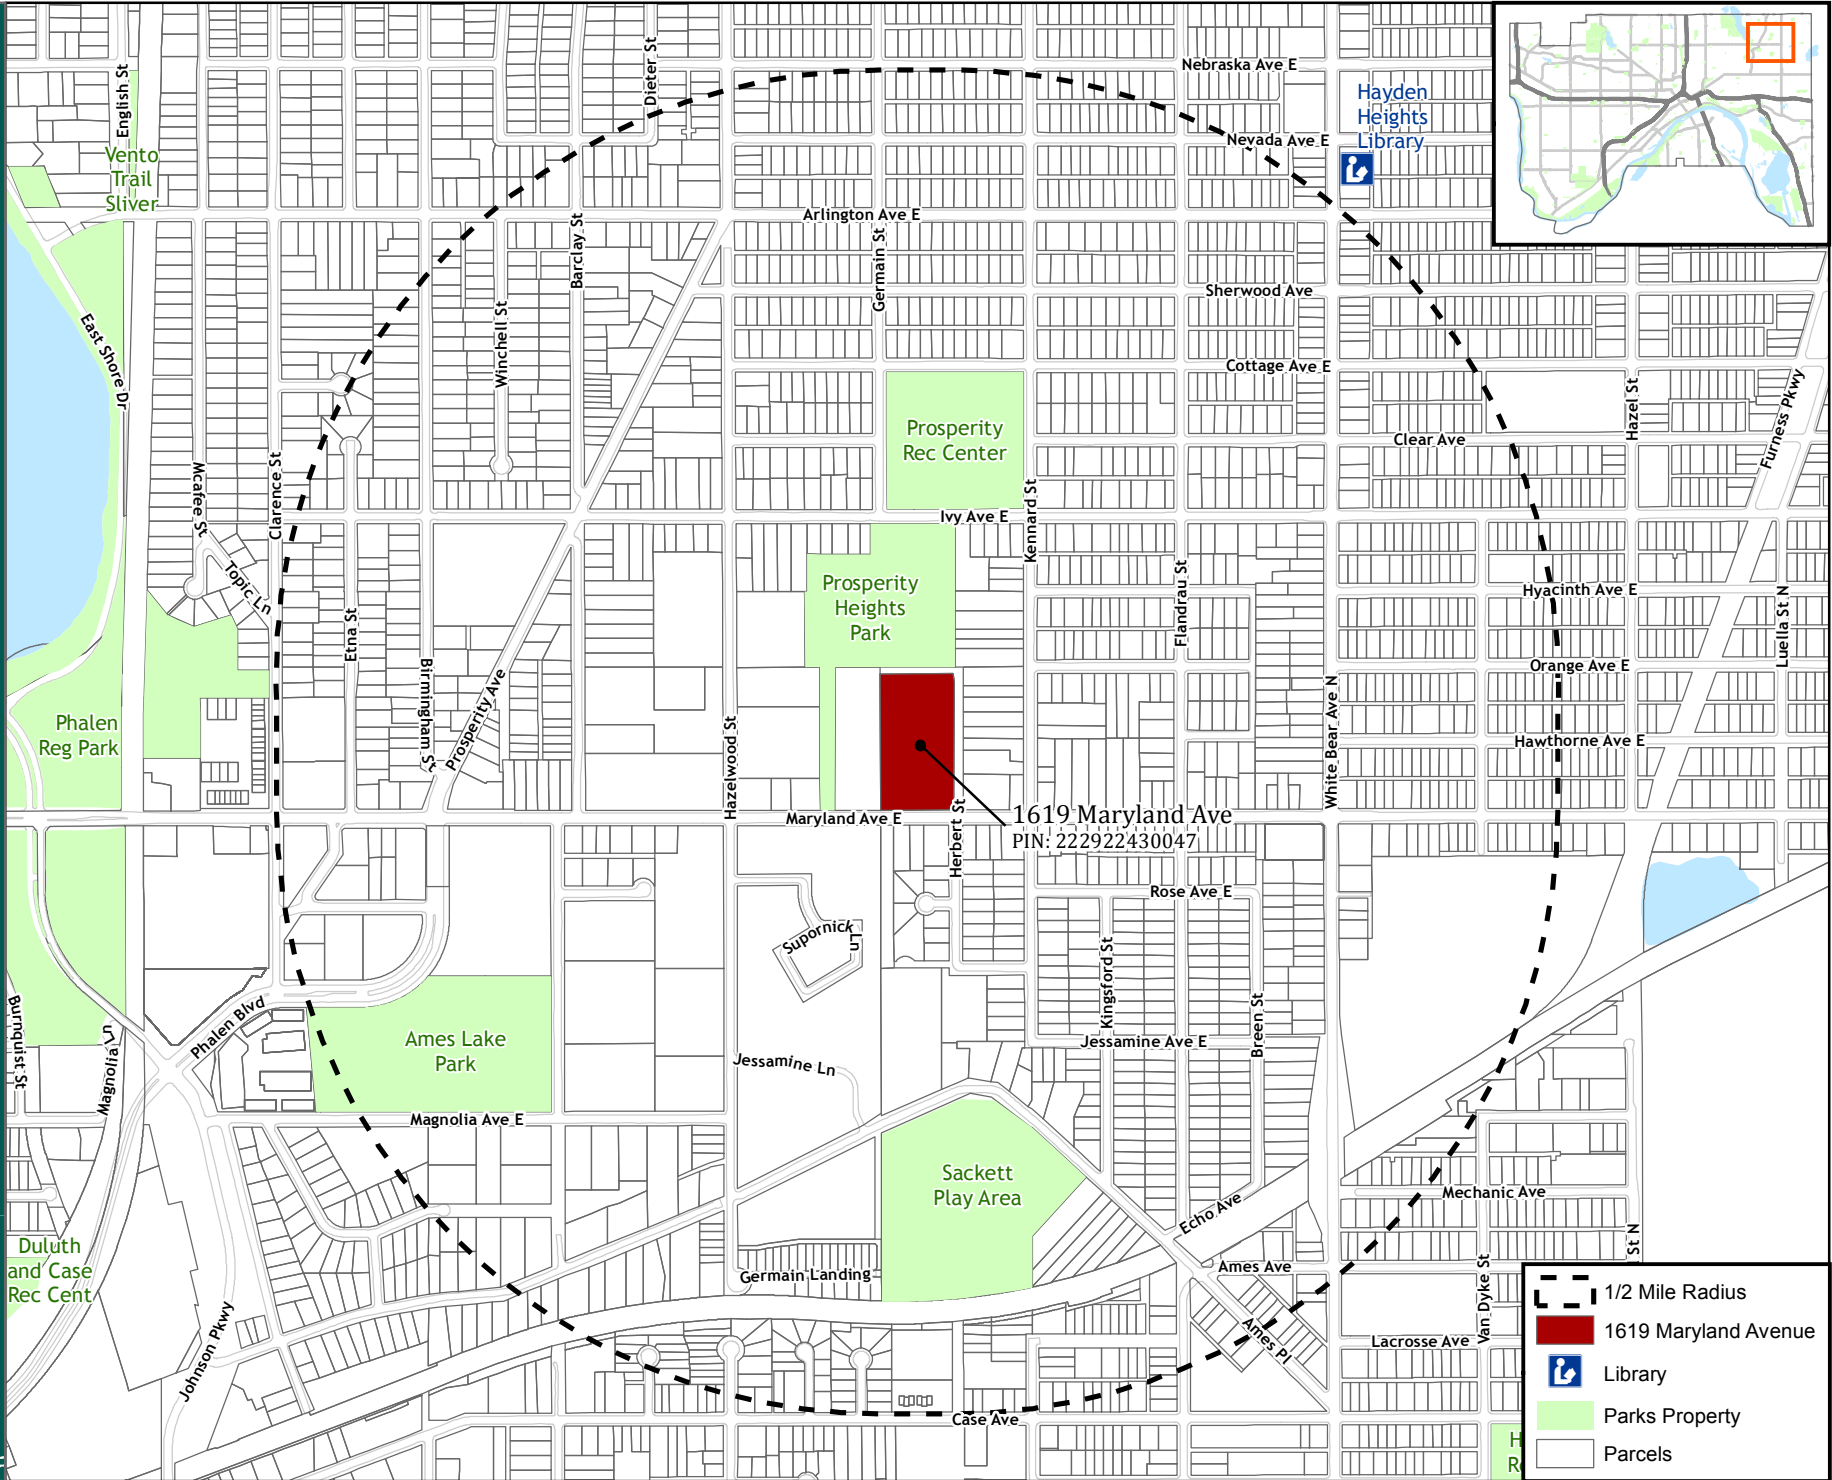

Maryland Park Apartments- 1619 Maryland Avenue East

- 1/2 Mile Radius
- 1619 Maryland Avenue
- Library
- Parks Property
- Parcels