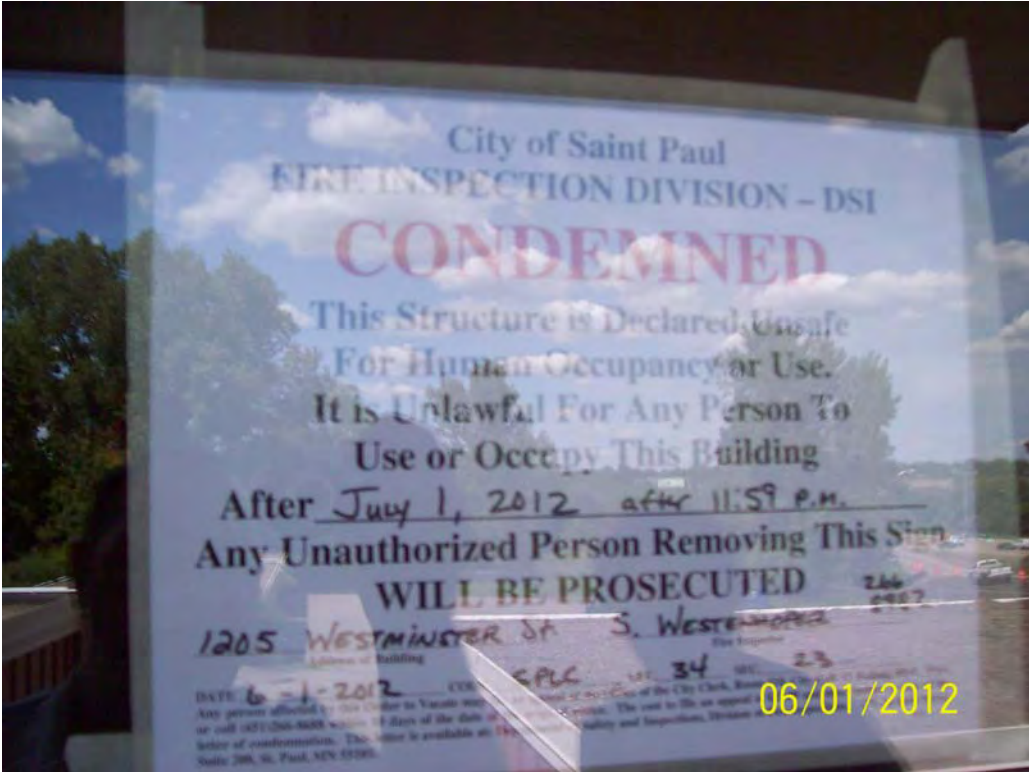

Date: June 01, 2012  
File #: 11 - 007290  
Folder Name: 1205 WESTMINSTER ST  
PIN: 192922440015

**Date:** June 01, 2012  
**File #:** 11 - 007290  
**Folder Name:** 1205 WESTMINSTER ST  
**PIN:** 192922440015

**Date:** June 01, 2012  
**File #:** 11 - 007290  
**Folder Name:** 1205 WESTMINSTER ST  
**PIN:** 192922440015

Date: June 01, 2012  
File #: 11 - 007290  
Folder Name: 1205 WESTMINSTER ST  
PIN: 192922440015