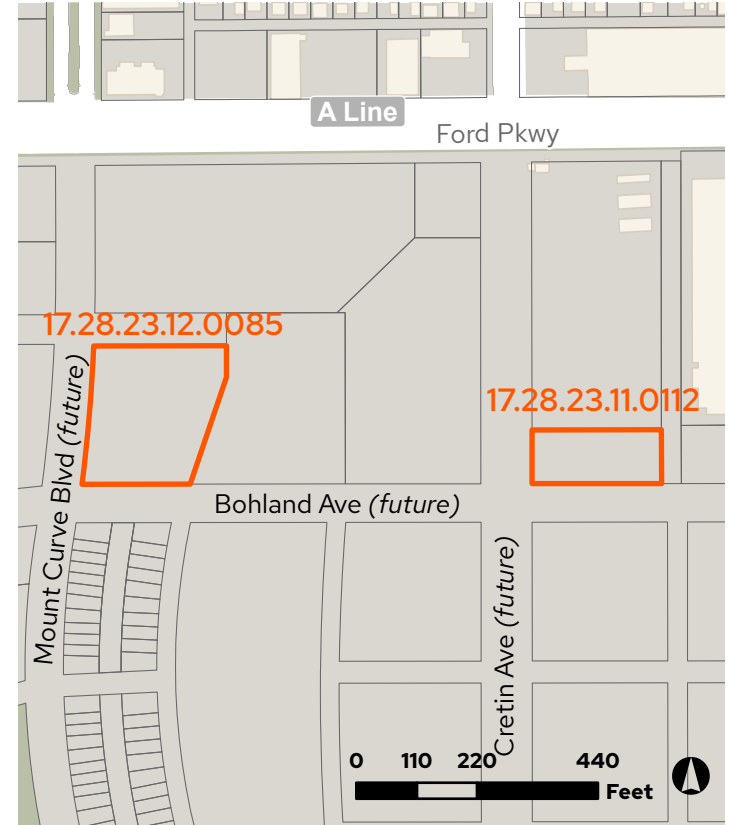

Ford Site Housing TIF District #2

February 28th, 2021

-  Ford Site Housing TIF District #2
-  Ford Site Redevelopment Project Area
-  Parcel Boundaries
-  Roadways Polygon