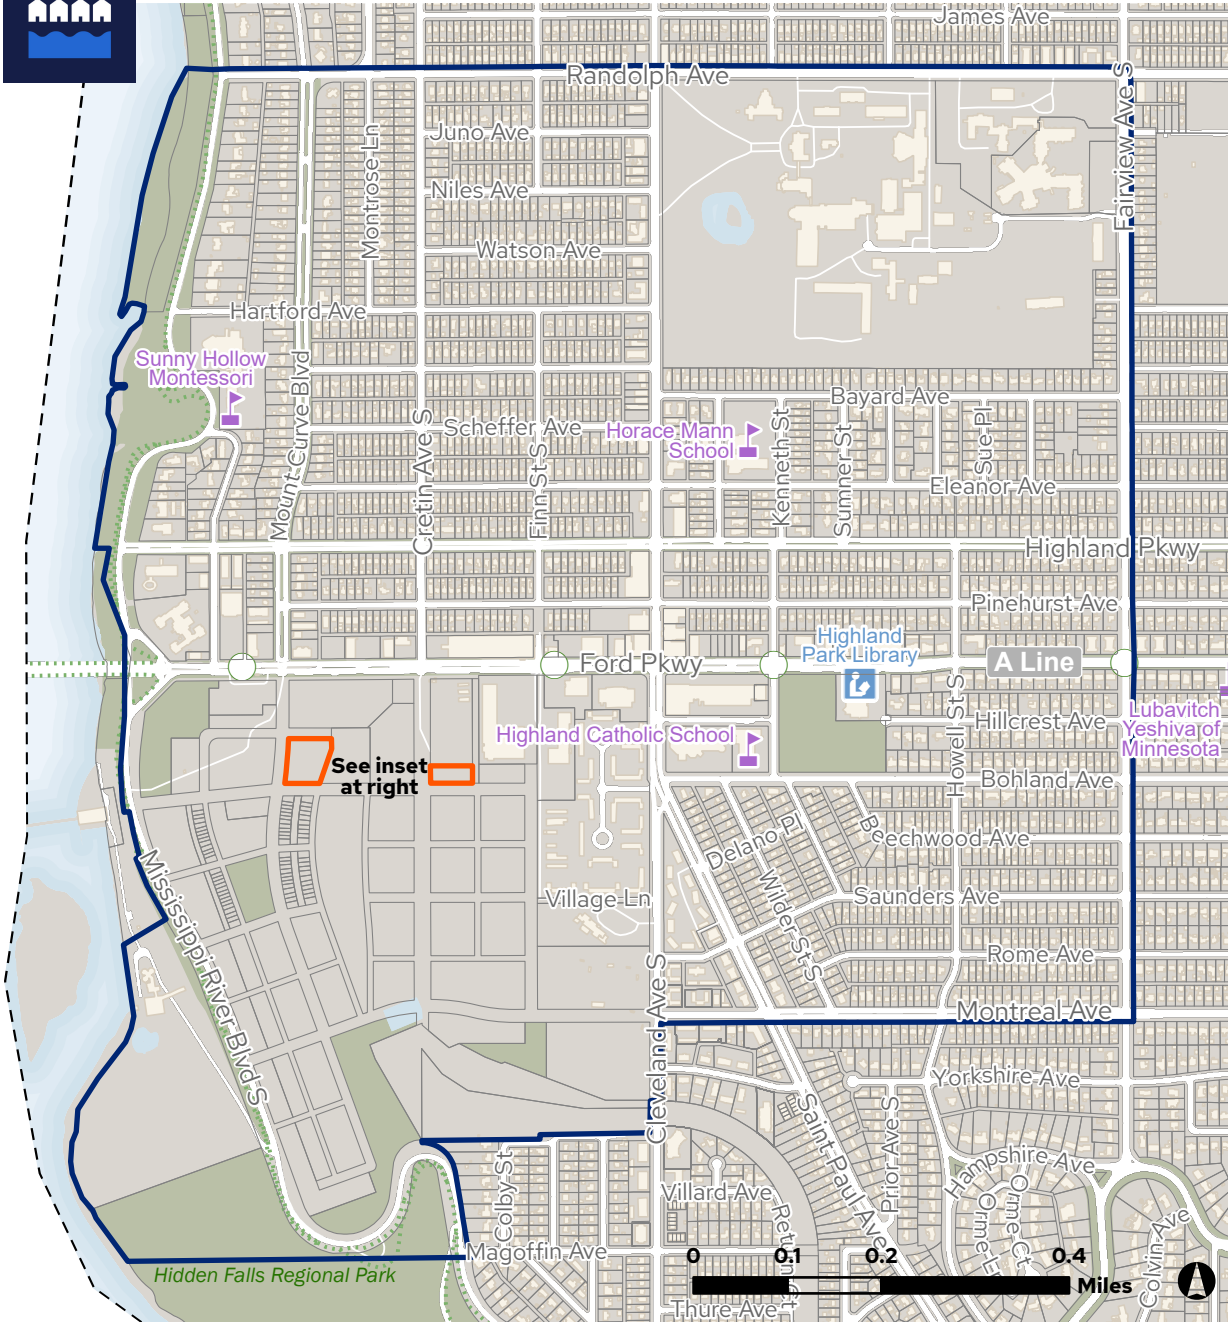

Ford Site Housing TIF District #2

February 28th, 2021

-  Ford Site Housing TIF District #2
-  Ford Site Redevelopment Project Area
-  Parcel Boundaries
-  Roadways Polygon