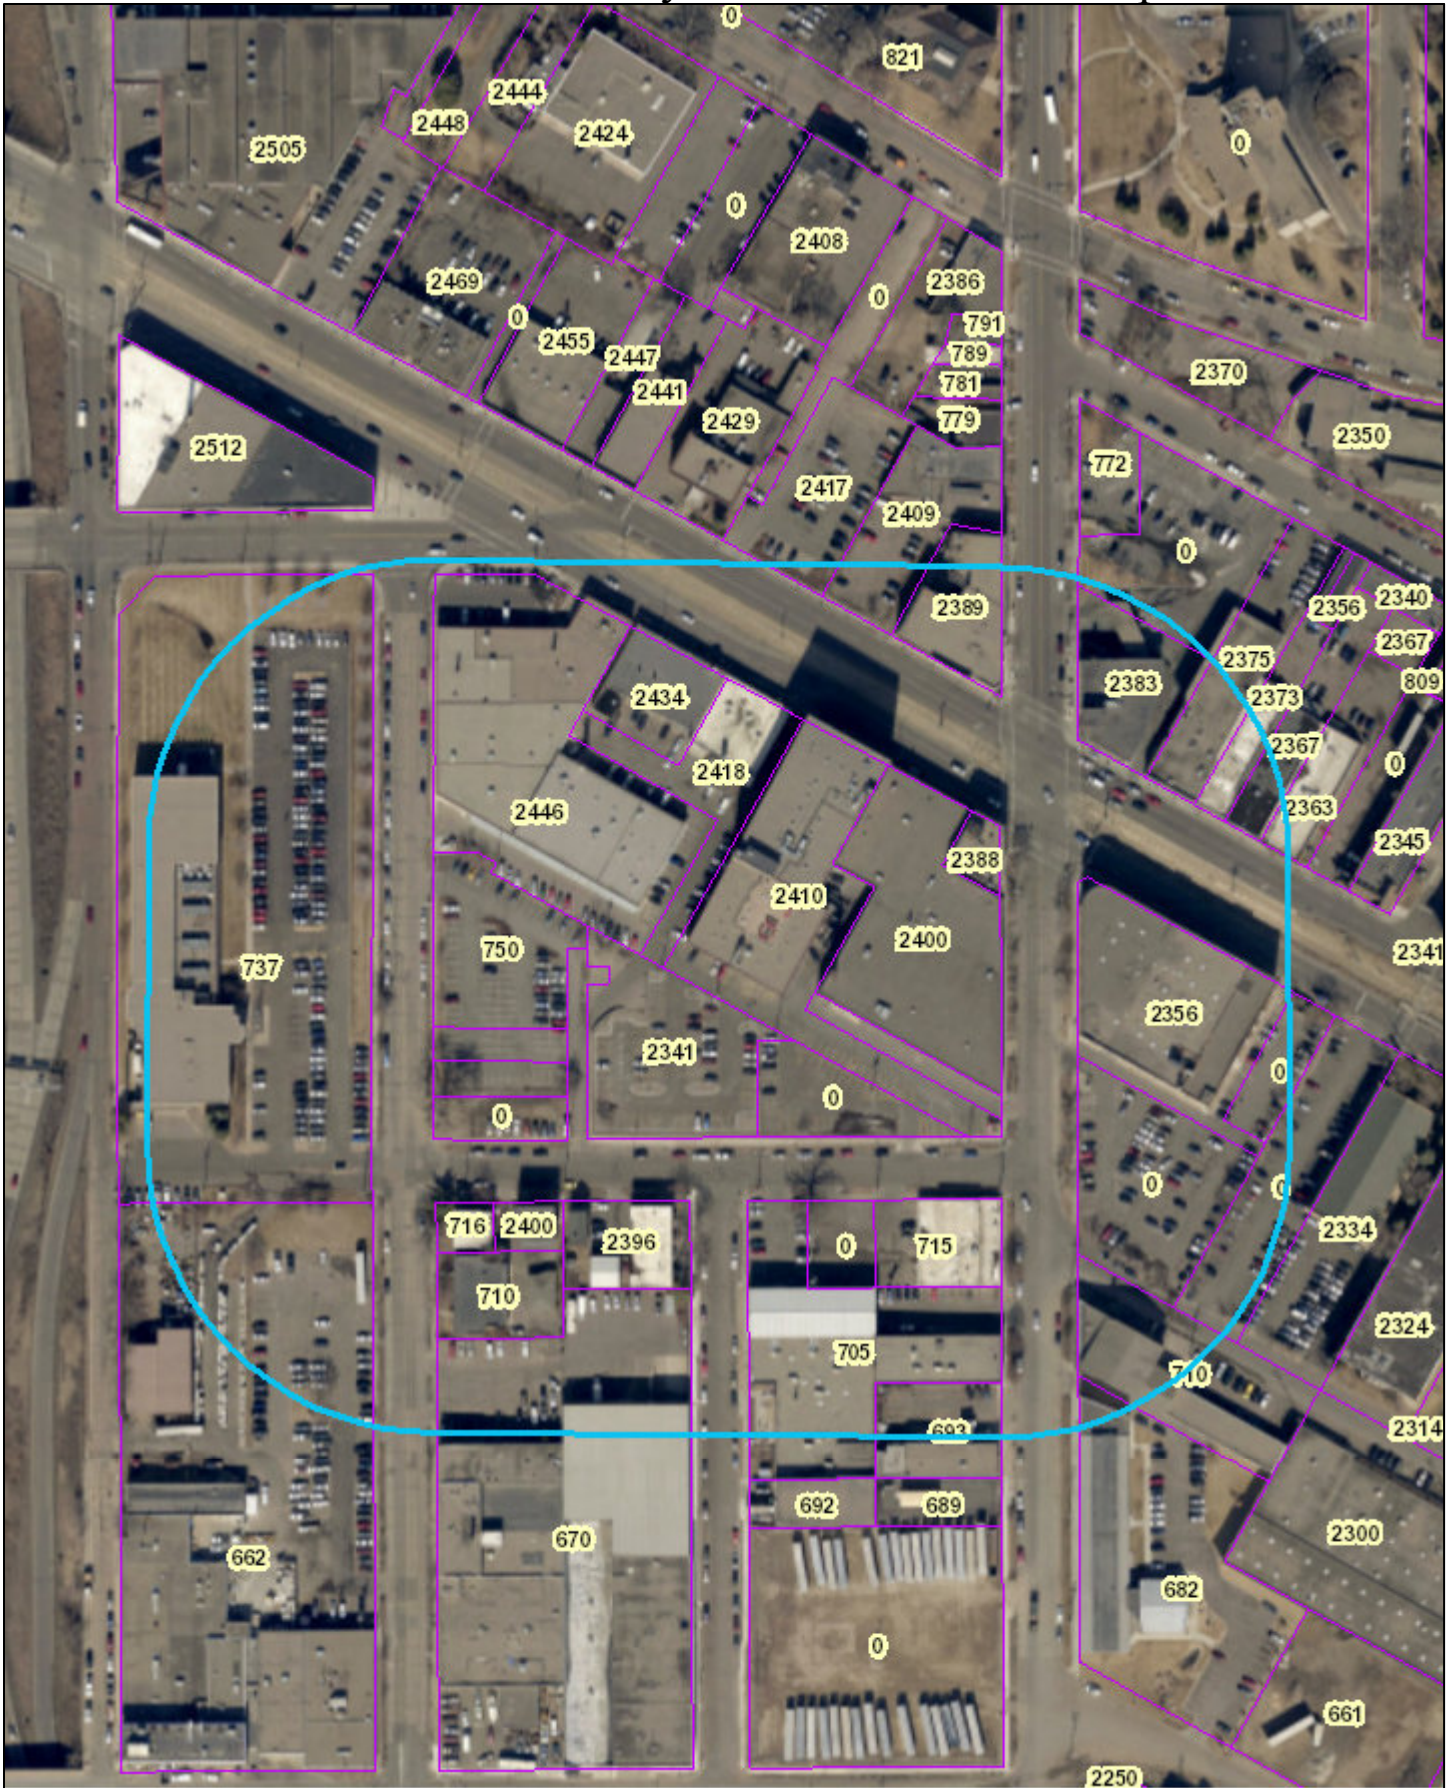

# Dual Citizen Brewery - Block to Beerfest Map

0.00 0.02 Miles

Date: 4/5/2019 Time: 11:54:37 AM

Service Layer Credits: City of Saint Paul - Public Works

The City of Saint Paul Office of Technology cannot accept any responsibility for errors, omissions, or positional inaccuracy in this map.