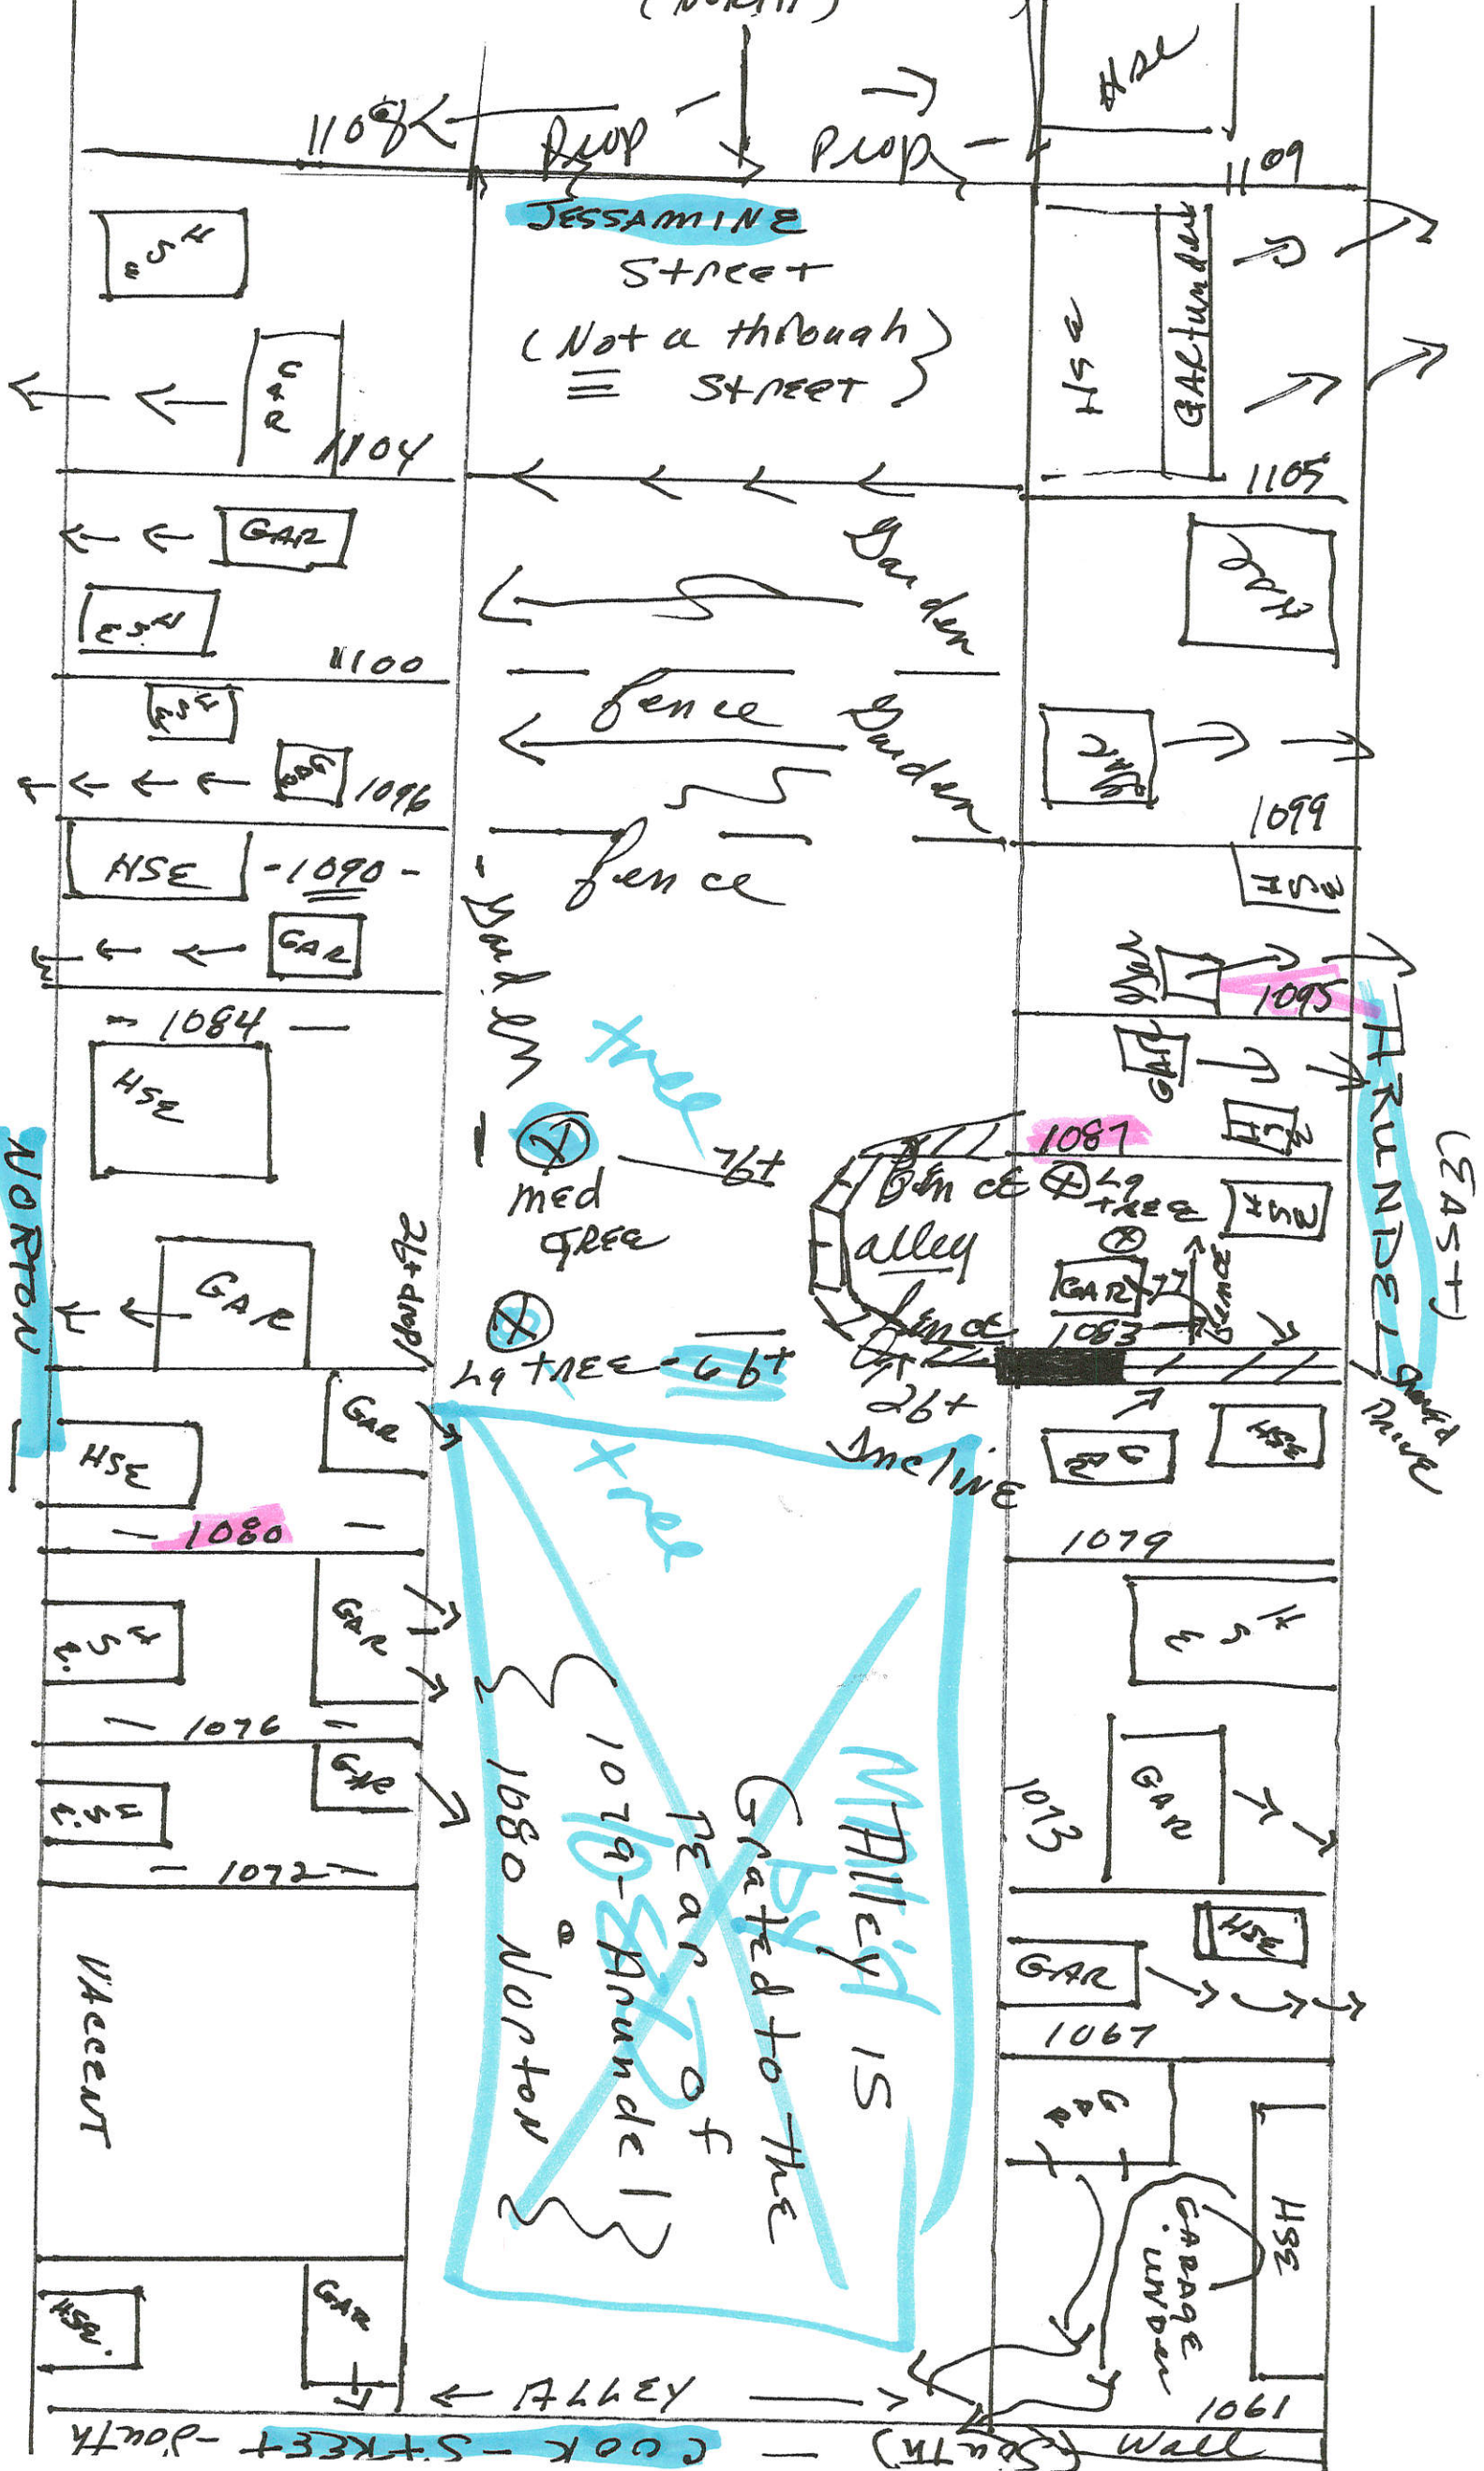

(NORTH)

JESSAMINE STREET

(Not a through street)

NORTON

RUNDL (EAST)

ALLEY IS GATED TO THE REAR OF 1079-1080 RUNDL

COOK STREET - SOUTH