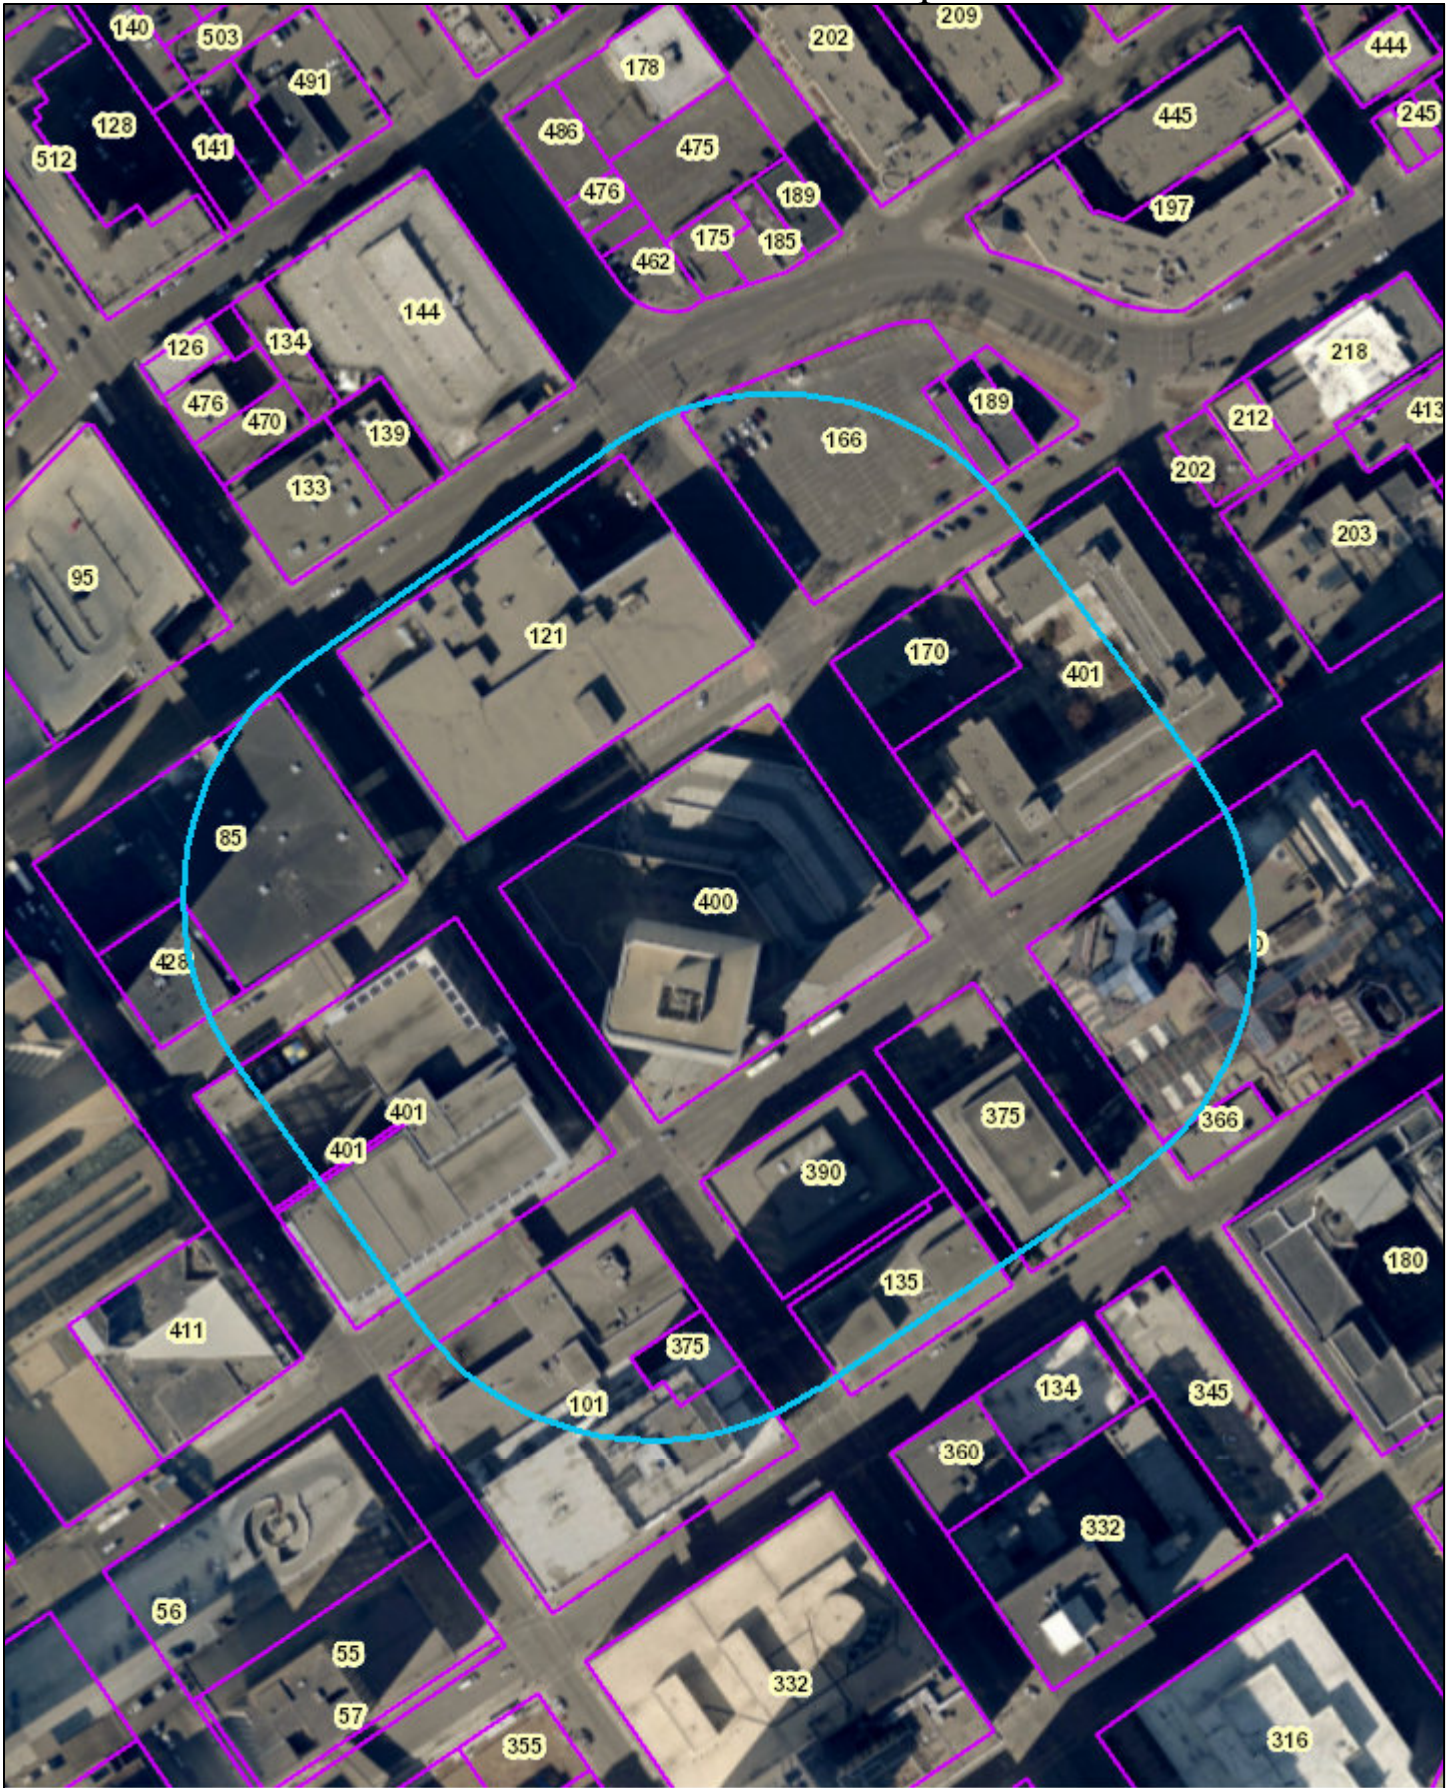

Securian Financial Map

0.00 0.02
Miles

Date: 5/14/2018 Time: 3:16:52 PM

Service Layer Credits: OTC GIS

The City of Saint Paul Office of Technology cannot accept any responsibility for errors, omissions, or positional inaccuracy in this map.