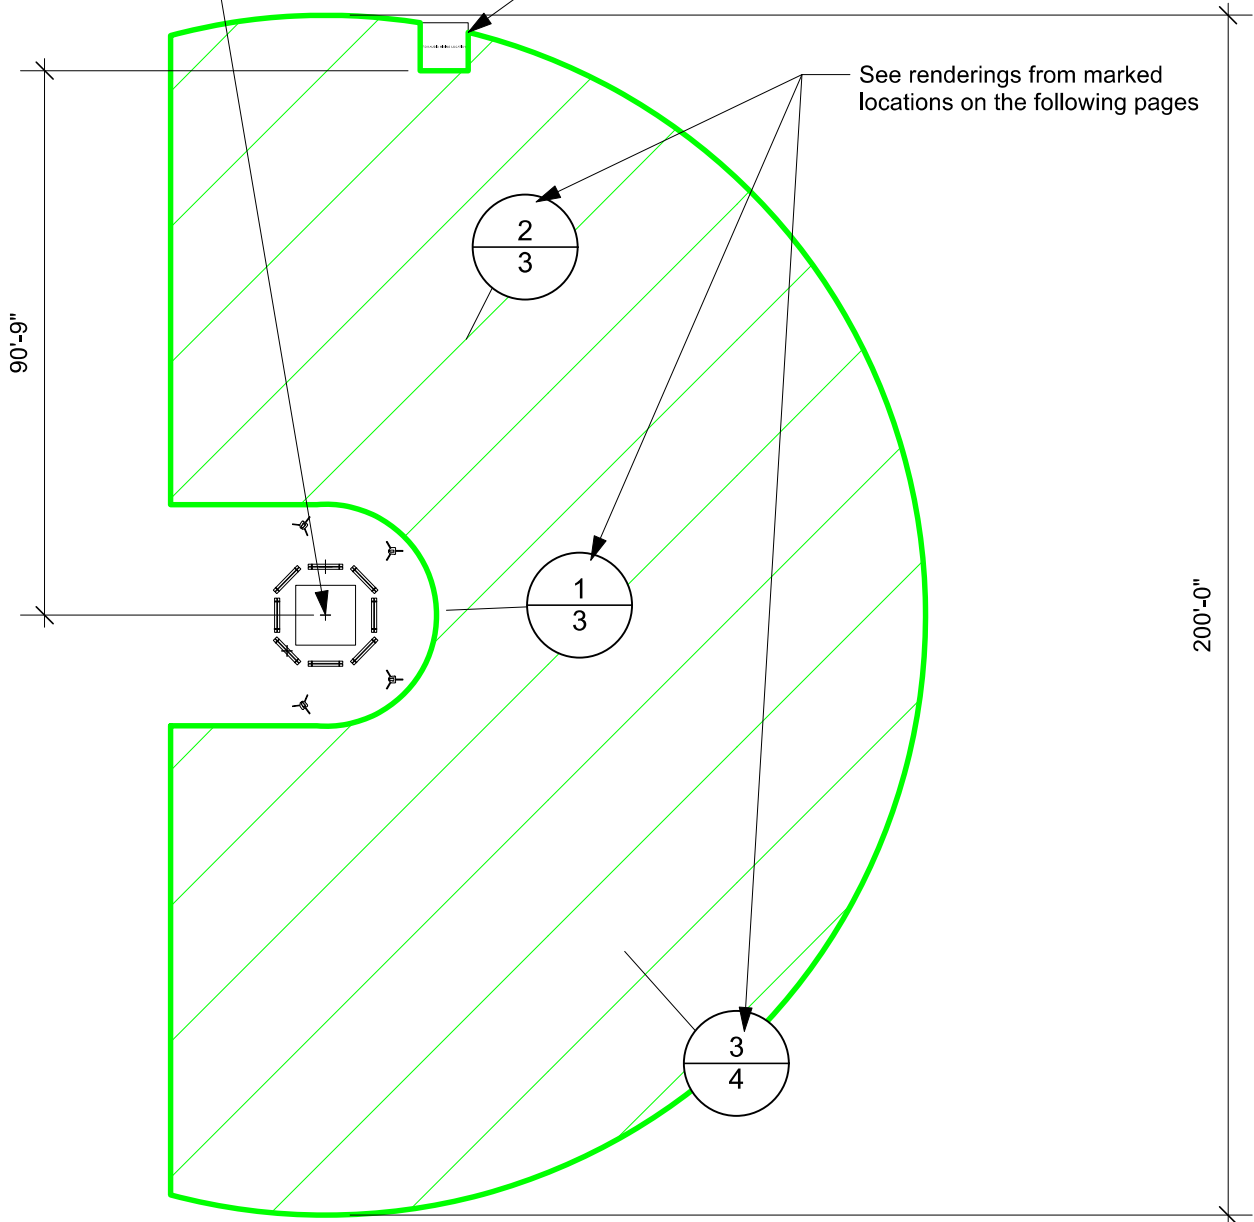

1

Performance area

Scale: 1/4" = 1'-0"

Performance Area

Audio mixing location

See renderings from marked locations on the following pages

90'-9"

200'-0"

2 Audience Area
Scale: 1/32" = 1'-0"

1 42' From Center Stage
Scale: 1/8" = 1'-0"

2 68' From Center Stage
Scale: 1/8" = 1'-0"

3 100 ft from center stage
Scale: 1/8" = 1'-0"