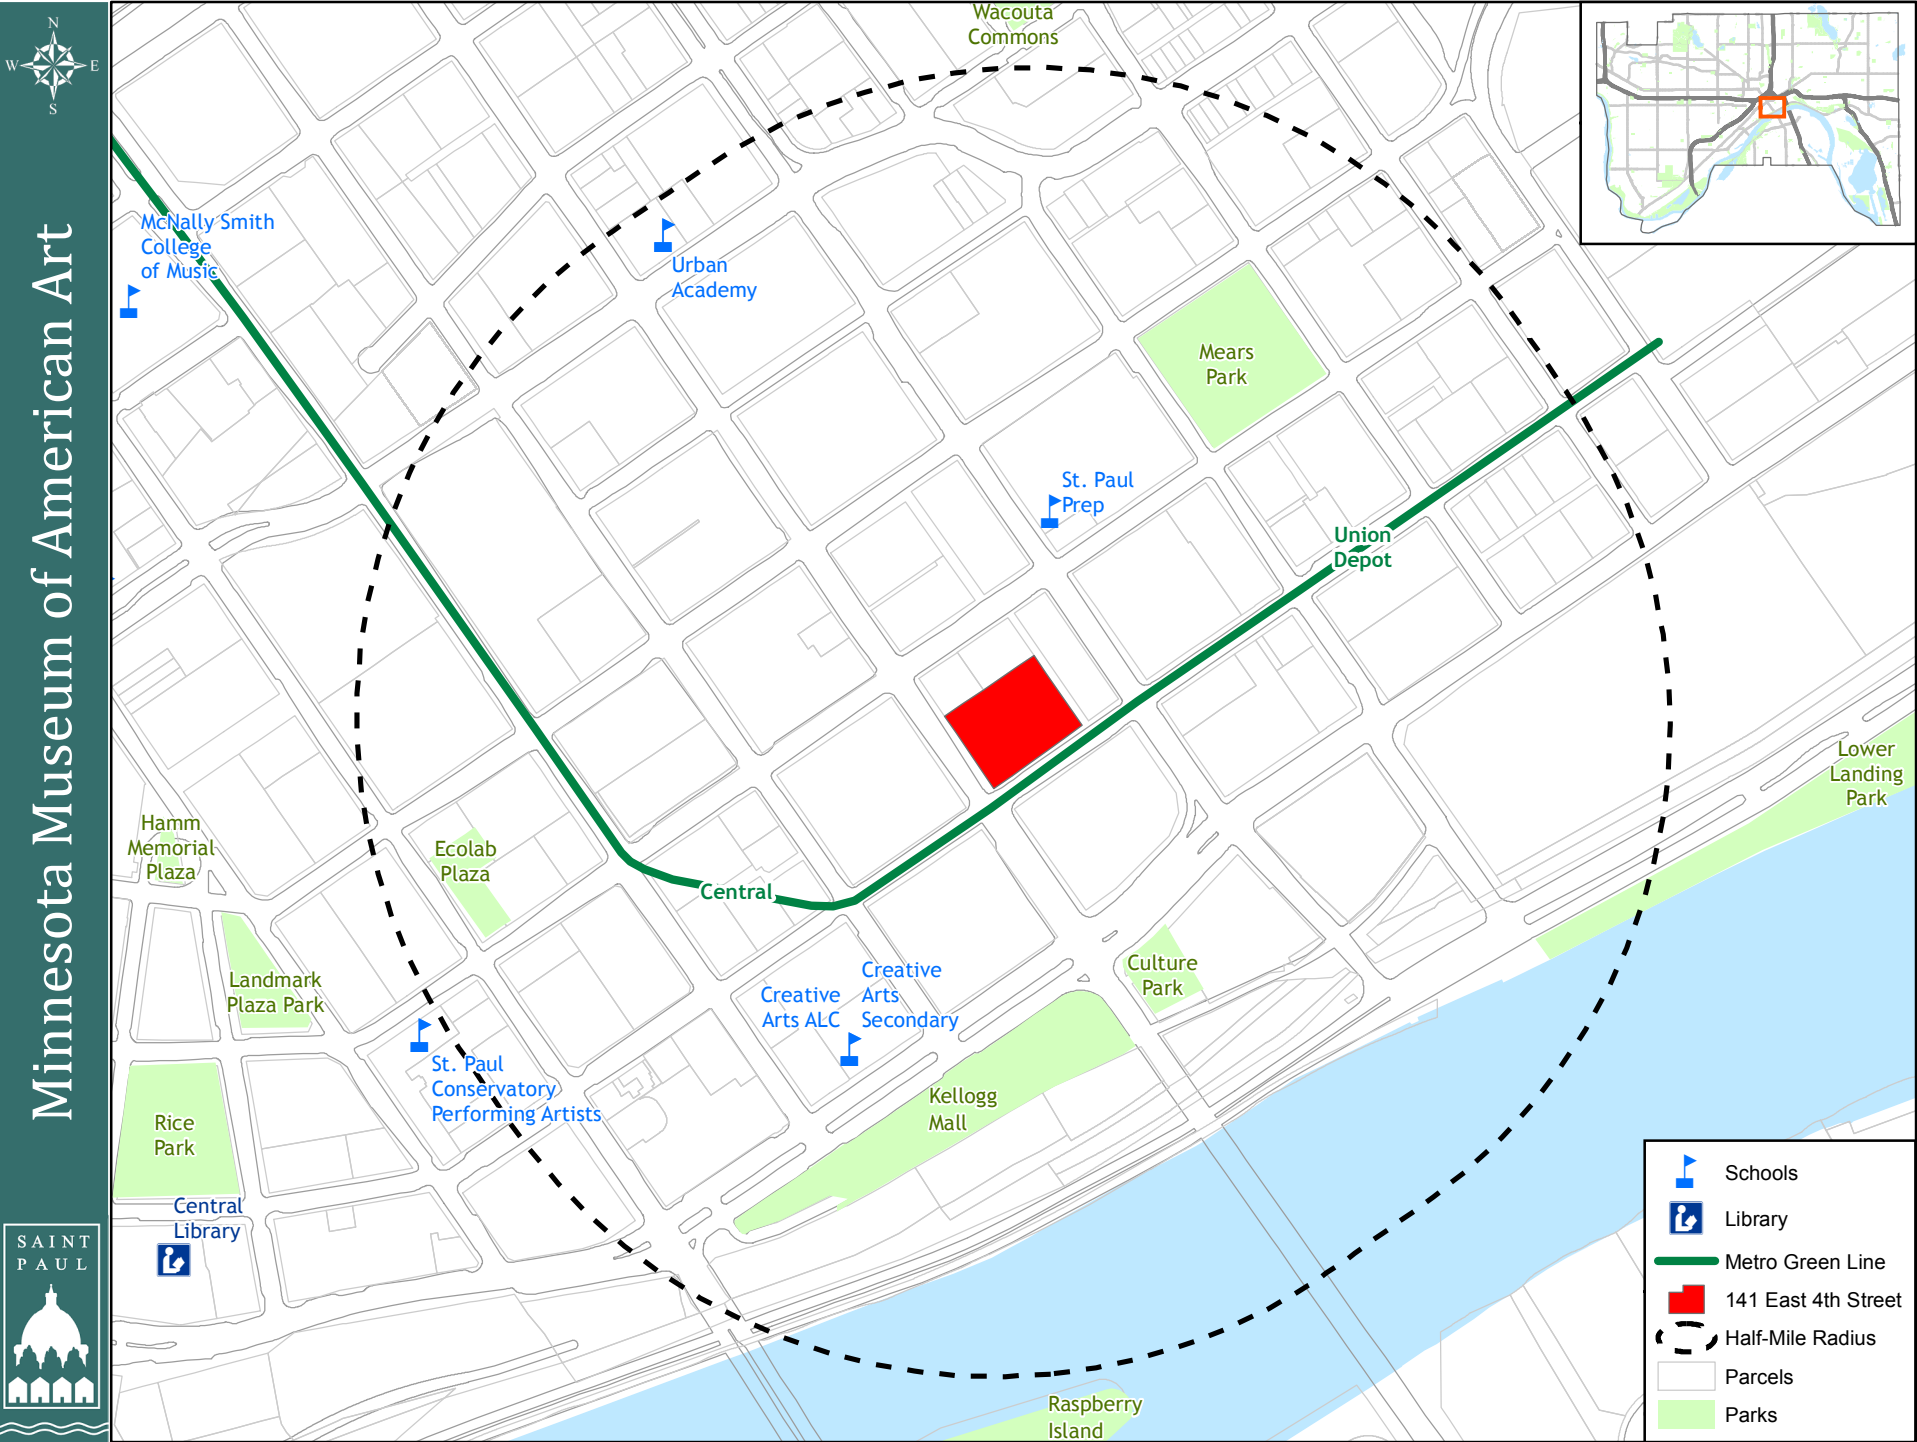

Minnesota Museum of American Art

- Schools
- Library
- Metro Green Line
- 141 East 4th Street
- Half-Mile Radius
- Parcels
- Parks