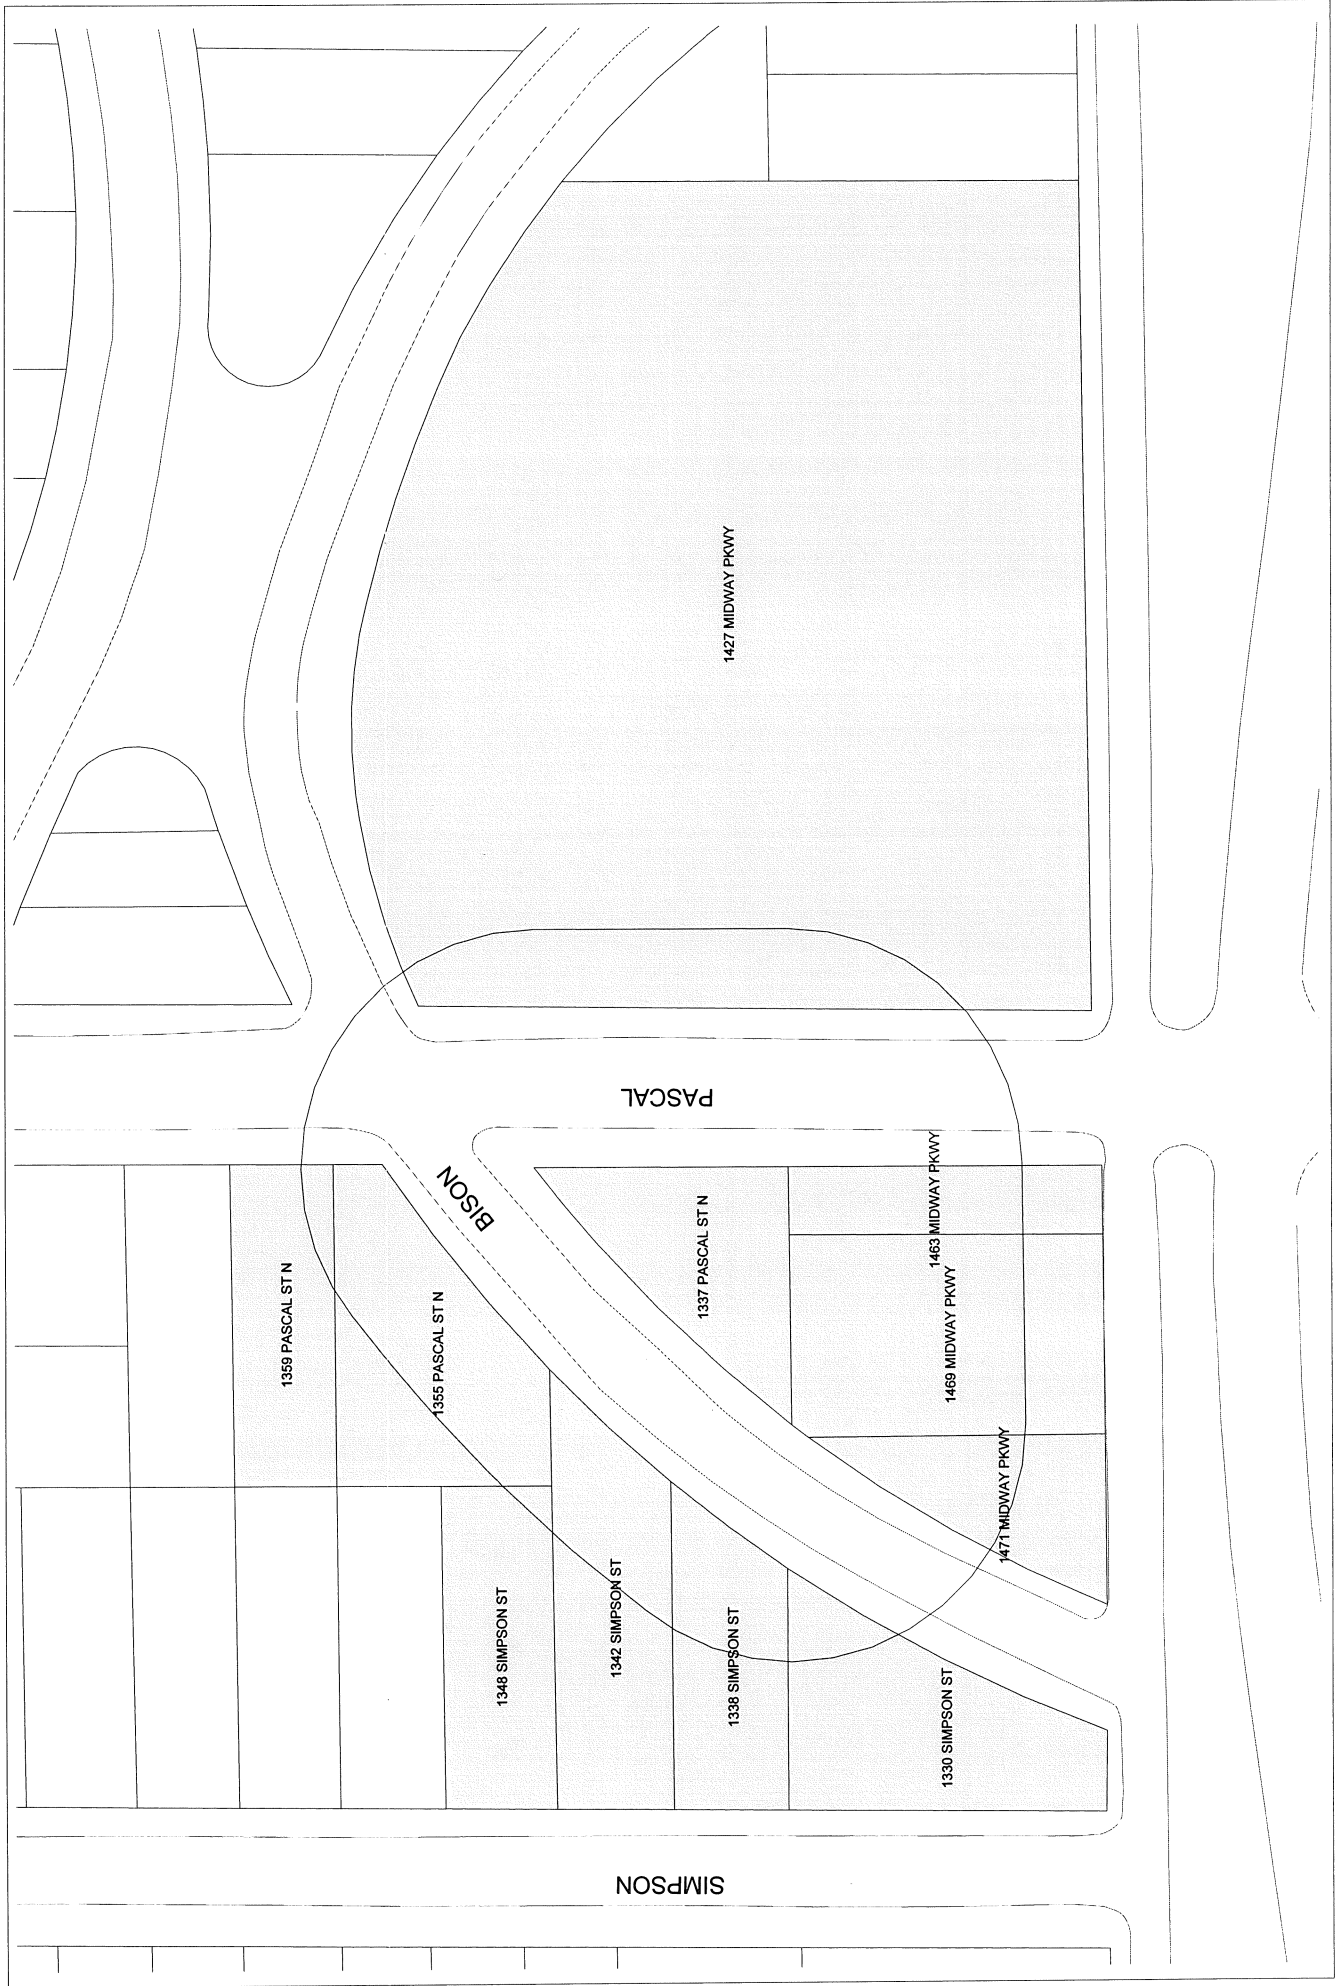

10/11/11

PROPERTY WITHIN 100 FEET OF PARCEL: 1341 PASCAL ST N

NA
Church Of The Holy Childhood
1435 Midway Pky
St Paul MN 55108-2419

222923310173

NA
Carolyn Lee Knapp
1359 Pascal St N
St Paul MN 55108-2436