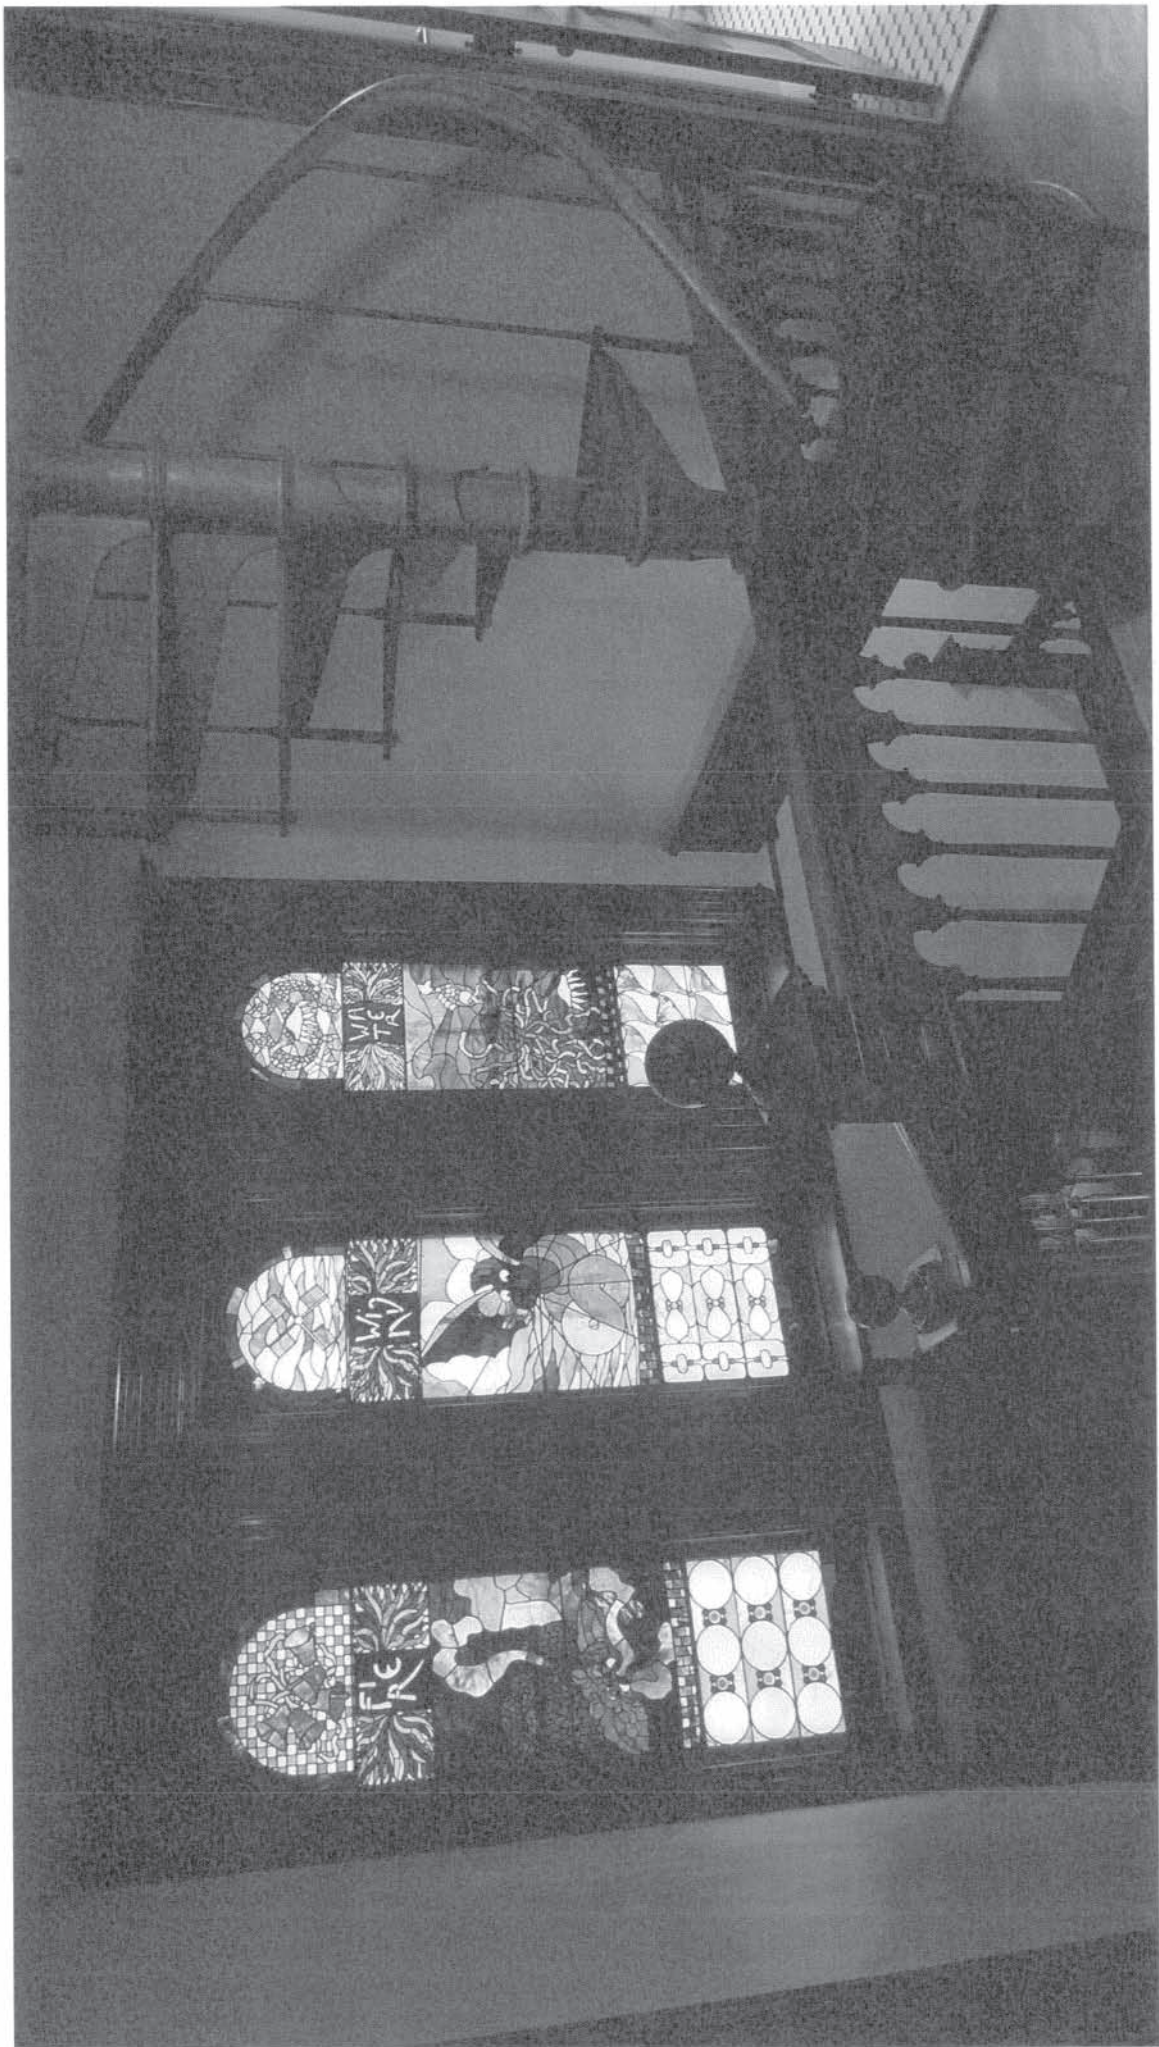

Front Porch

Bronze  
Spiral  
Stairway  
to 3<sup>rd</sup> Fl.  
Not  
main  
Stairway  
to 3<sup>rd</sup> Fl.

main Staircase

265 Summit Ave

Historic Hill Heritage Preservation District

Robertson-Dalrymple House  
265 Summit  
1885

Savannah Historic Hill Heritage Preservation Commission

← 17" →

↑ 14" ↓