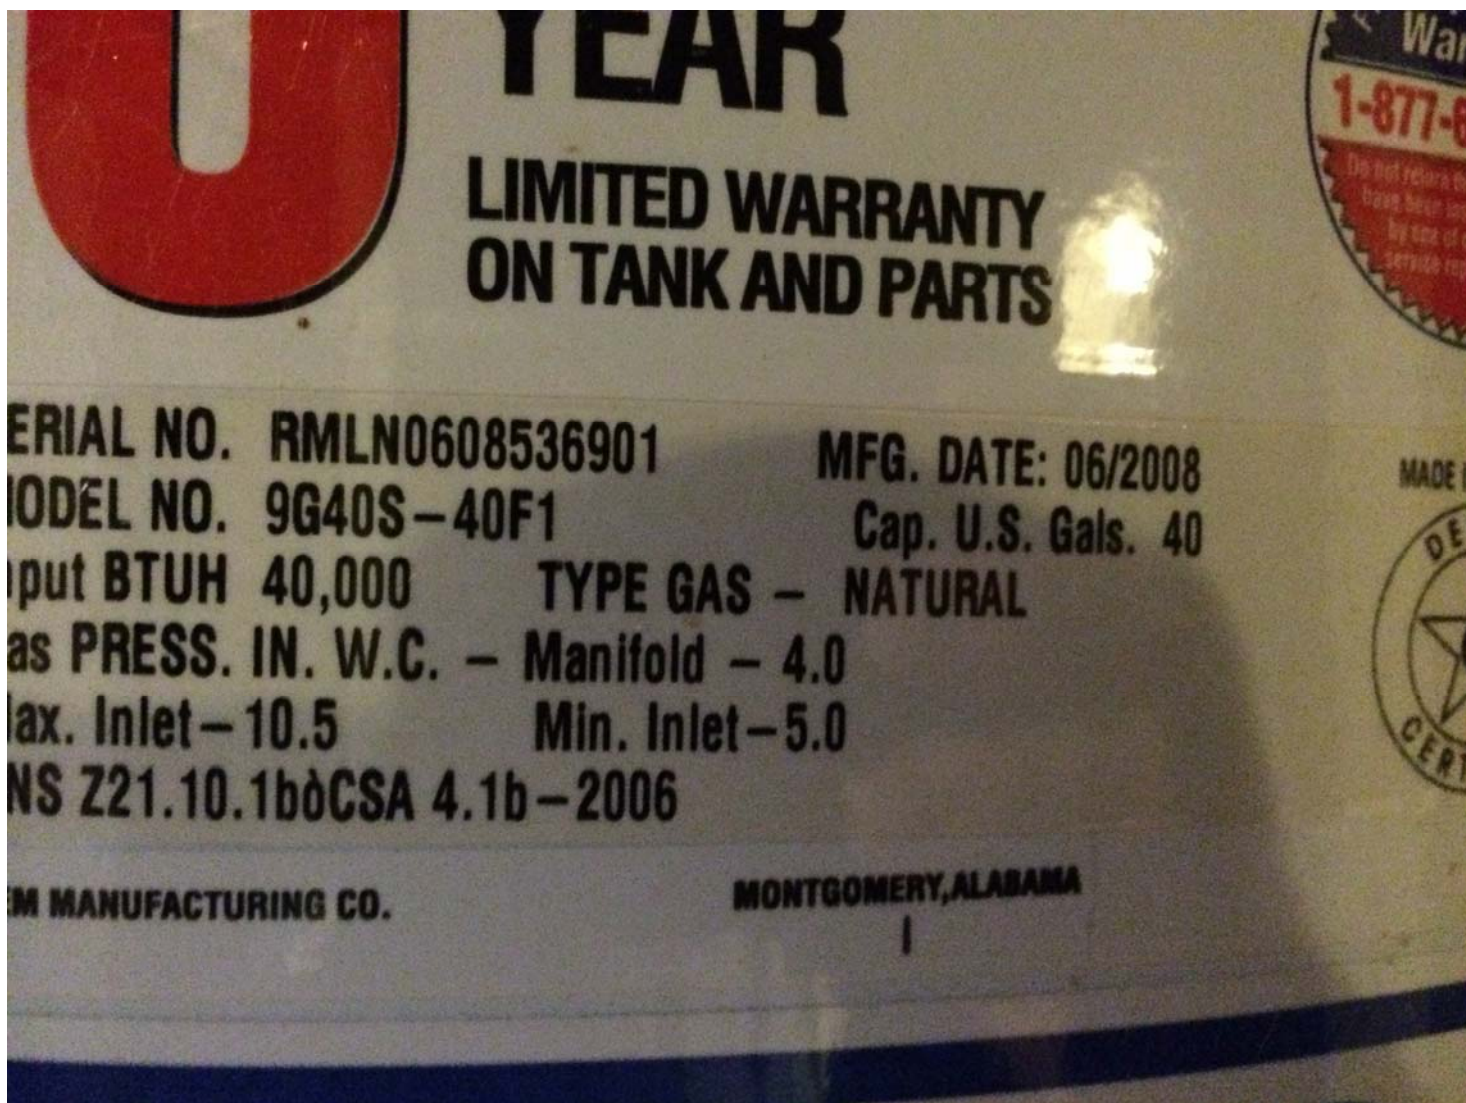

Date: January 29, 2016  
File #: 12 - 212356  
Folder Name: 991 BEECH ST  
PIN: 332922210137