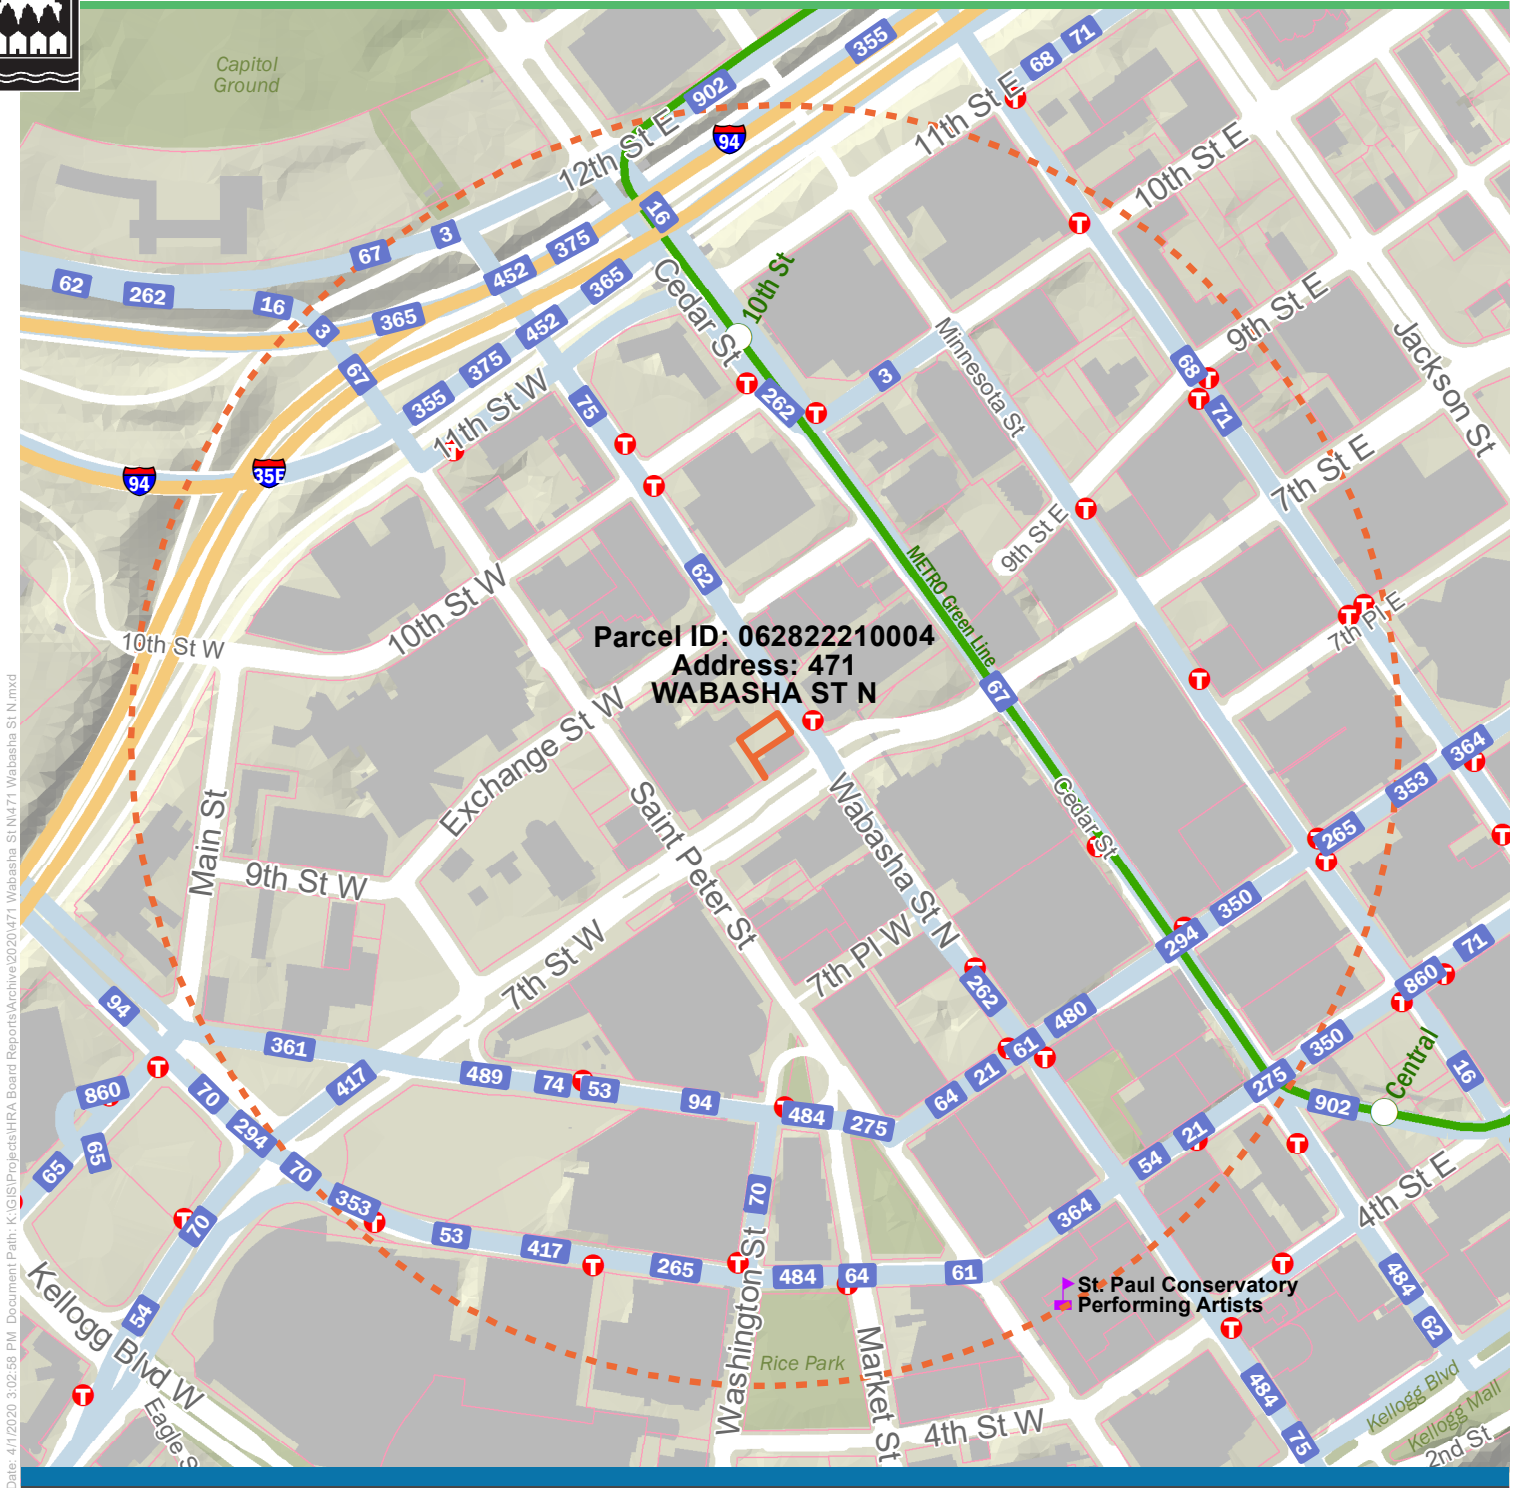

471 Wabasha St N

Date: 4/1/2020 3:02:58 PM Document Path: K:\GIS\Projects\HRA Board Reports\Archive\2020\471 Wabasha St N\471 Wabasha St N.mxd