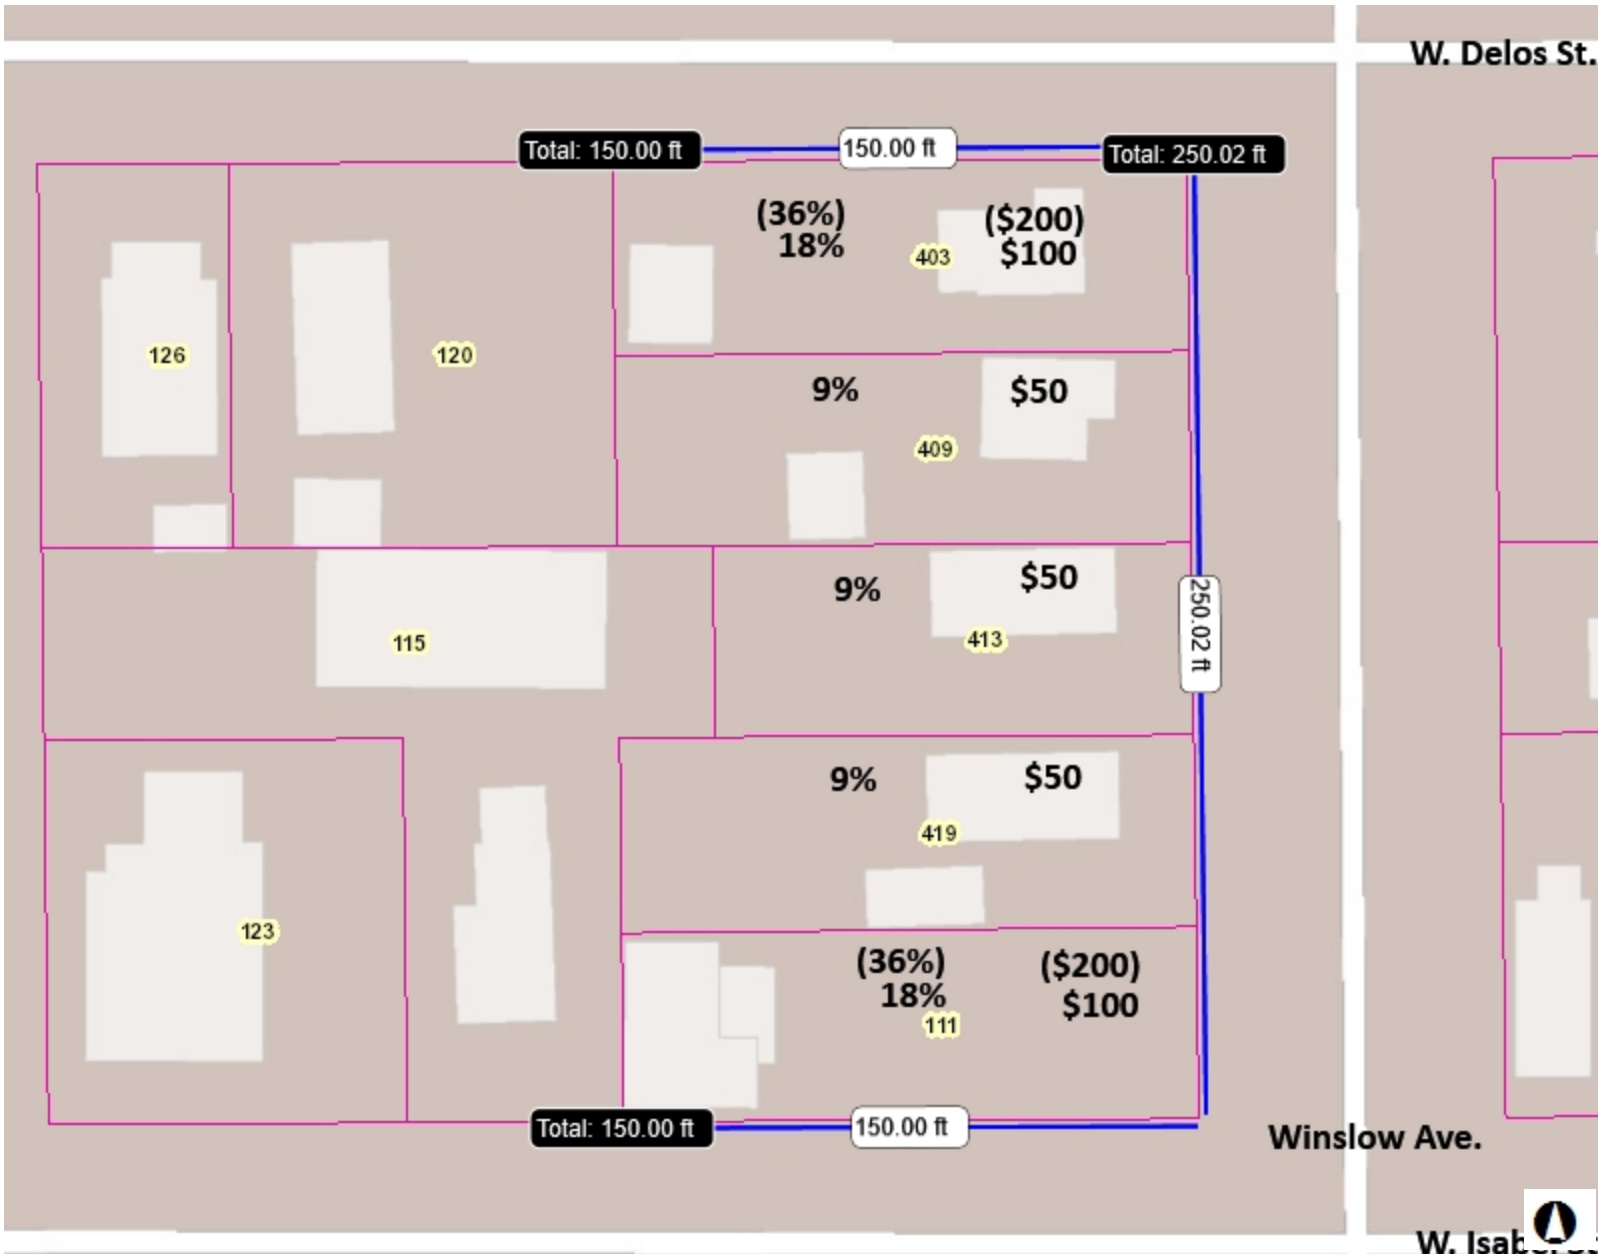

SMSP Fees for 413 Winslow Block

Legend

- City Halls
- Schools
- Hospitals
- Fire Stations
- Police Stations
- Recreational Centers
- Parcel Points
- Parcel Boundaries

100.0 0 50.00 100.0 Feet

Notes

Total frontage: 550' Total SMSP fees collected: \$350 Total Gen'l Fund Subsidy: \$200