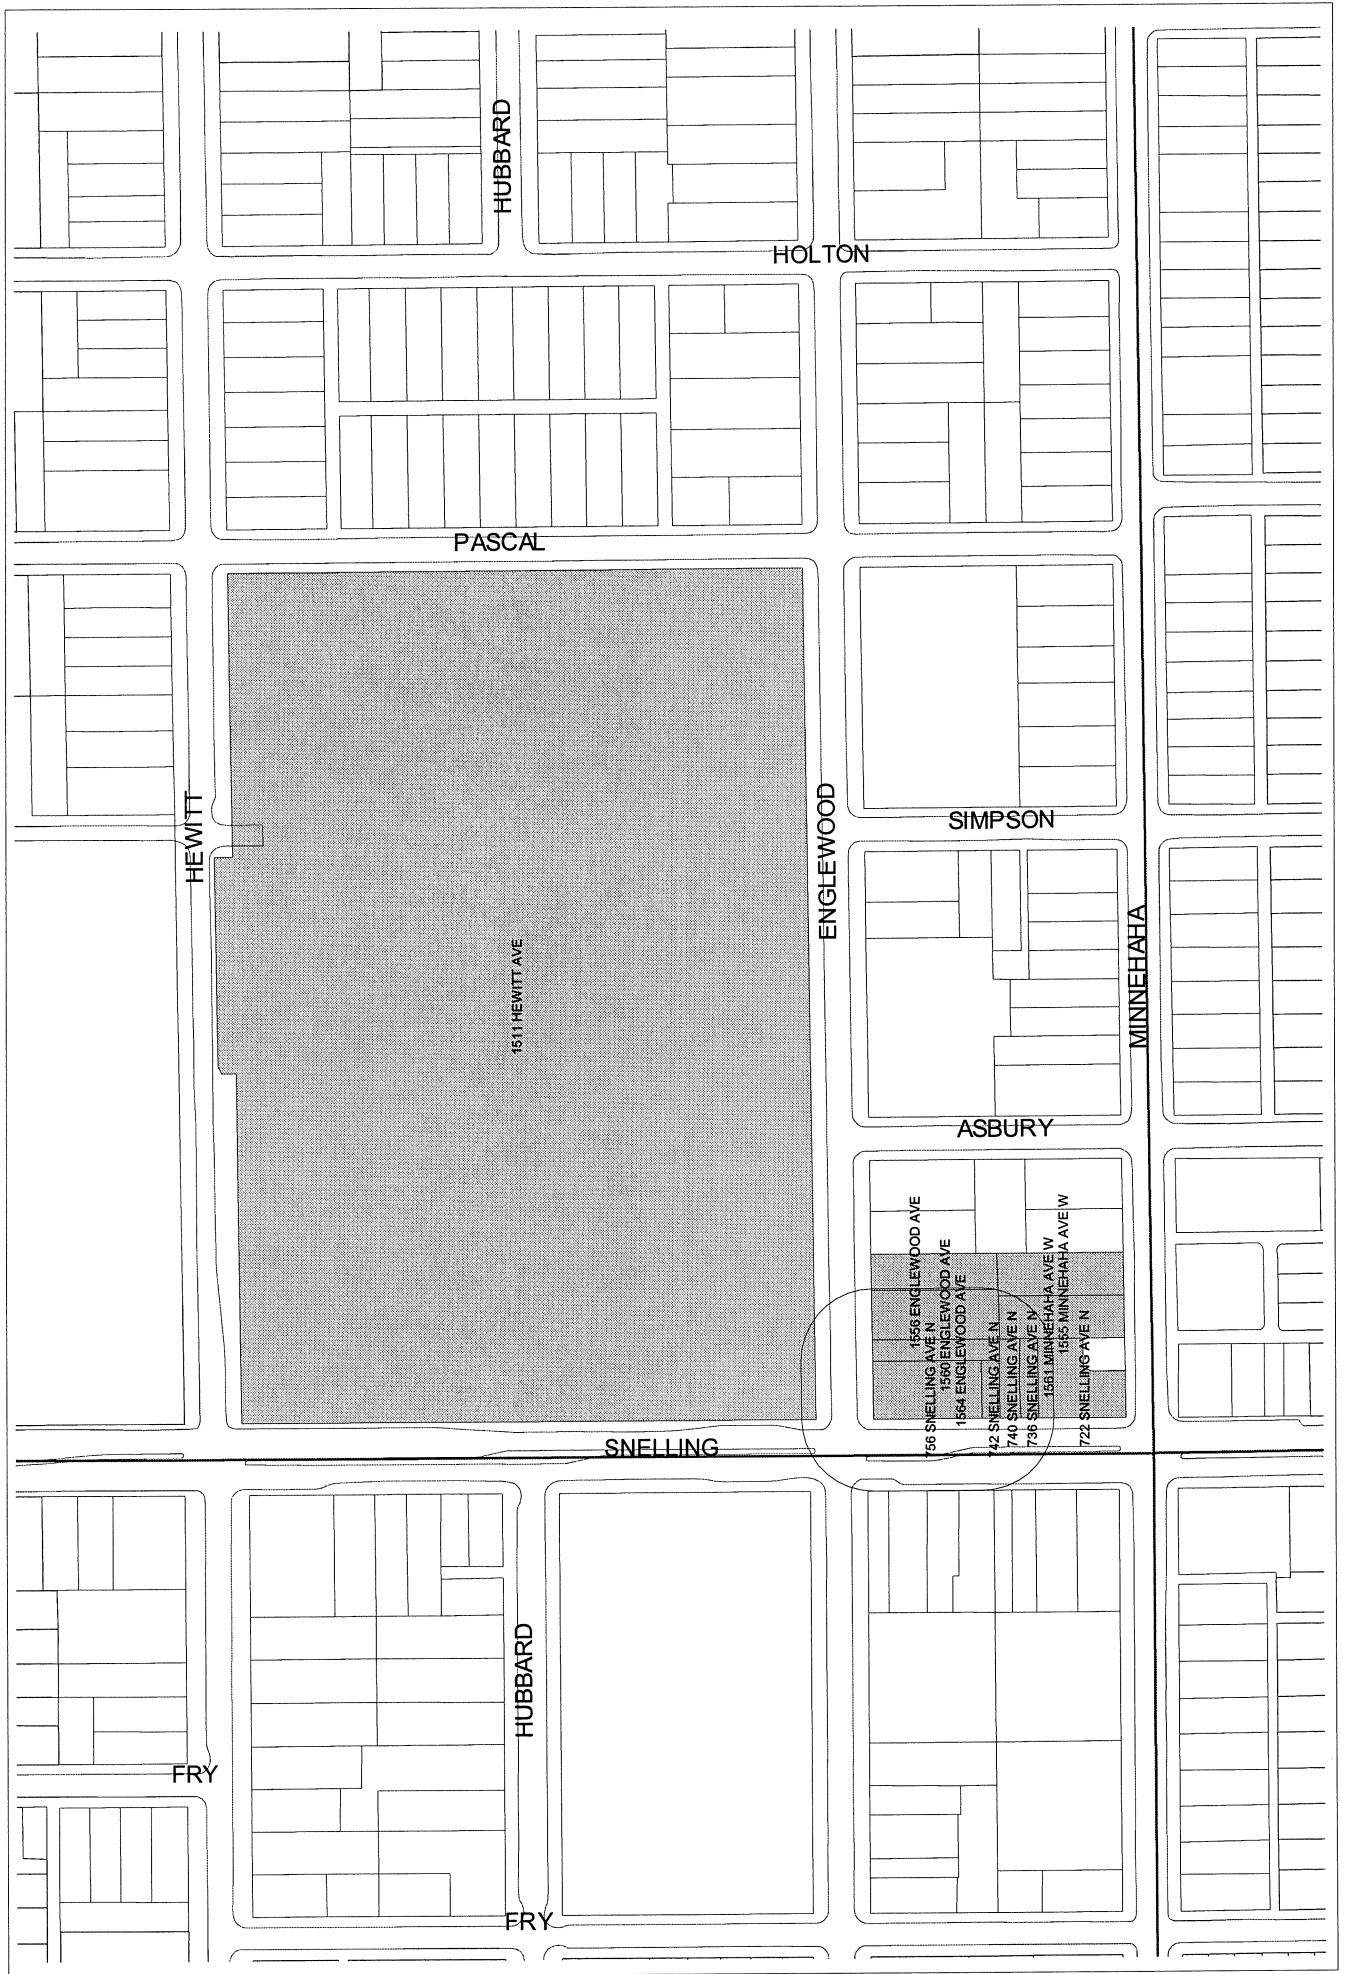

01/03/11

PROPERTY WITHIN 100 FEET OF PARCEL: 756 SNELLING AVE N

NA 272923330054
GERALDINE H HAGEN
1532 ARDEN PLACE
NEW BRIGHTON MN 55112-3661

NA 272923330055
THE TRUSTEES OF THE HAMLINE UNIVERSITY
OF MINNESOTA
1536 HEWITT AVE
ST PAUL MN 55104-1203