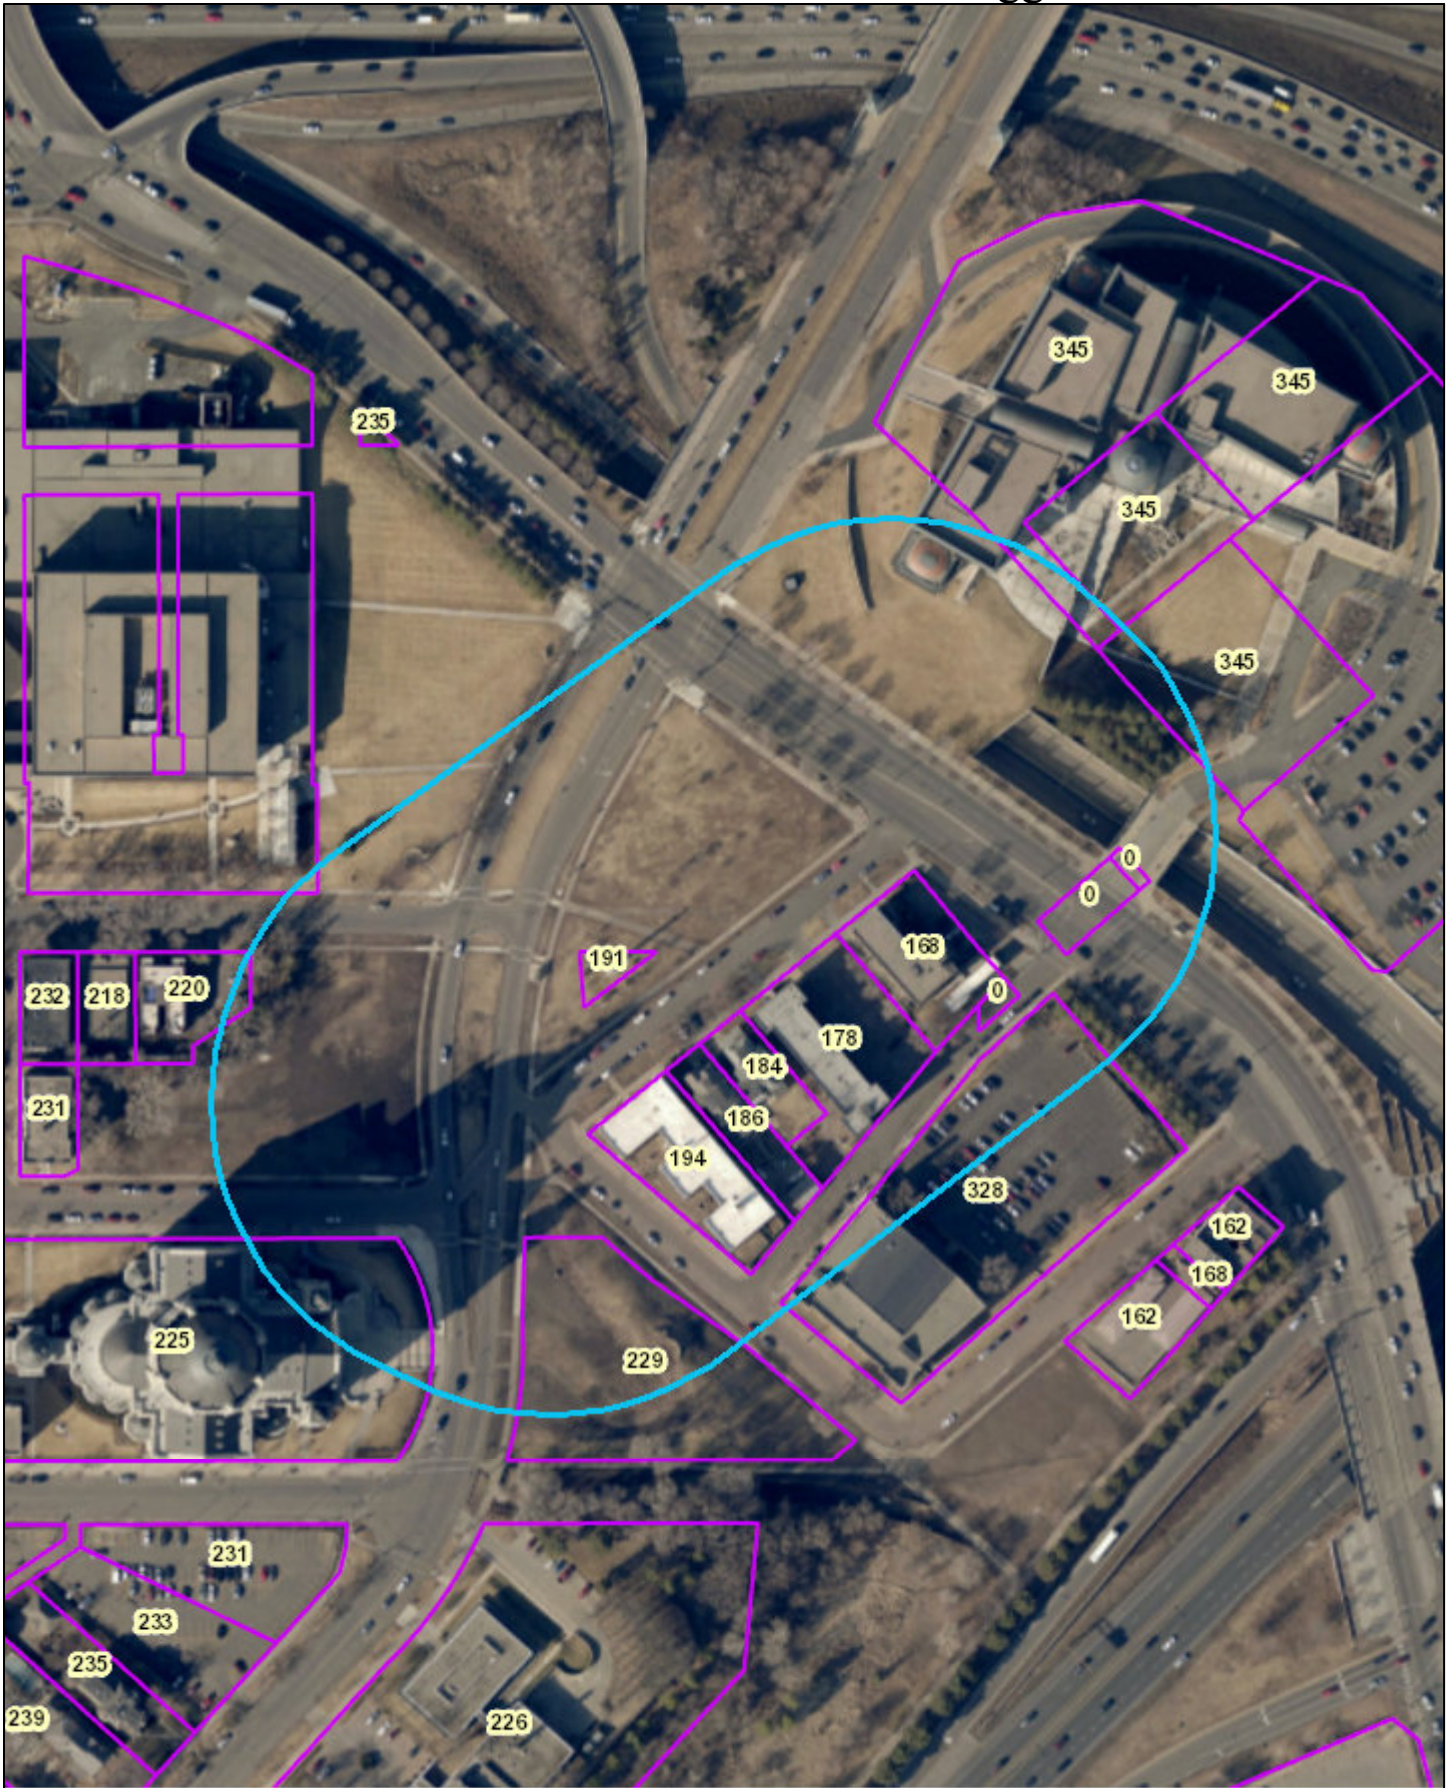

Summit bt John Ireland and Kellogg 2

0.00 0.02
Miles

Date: 3/5/2018 Time: 11:24:39 AM

Service Layer Credits: OTC GIS

The City of Saint Paul Office of Technology cannot accept any responsibility for errors, omissions, or positional inaccuracy in this map.