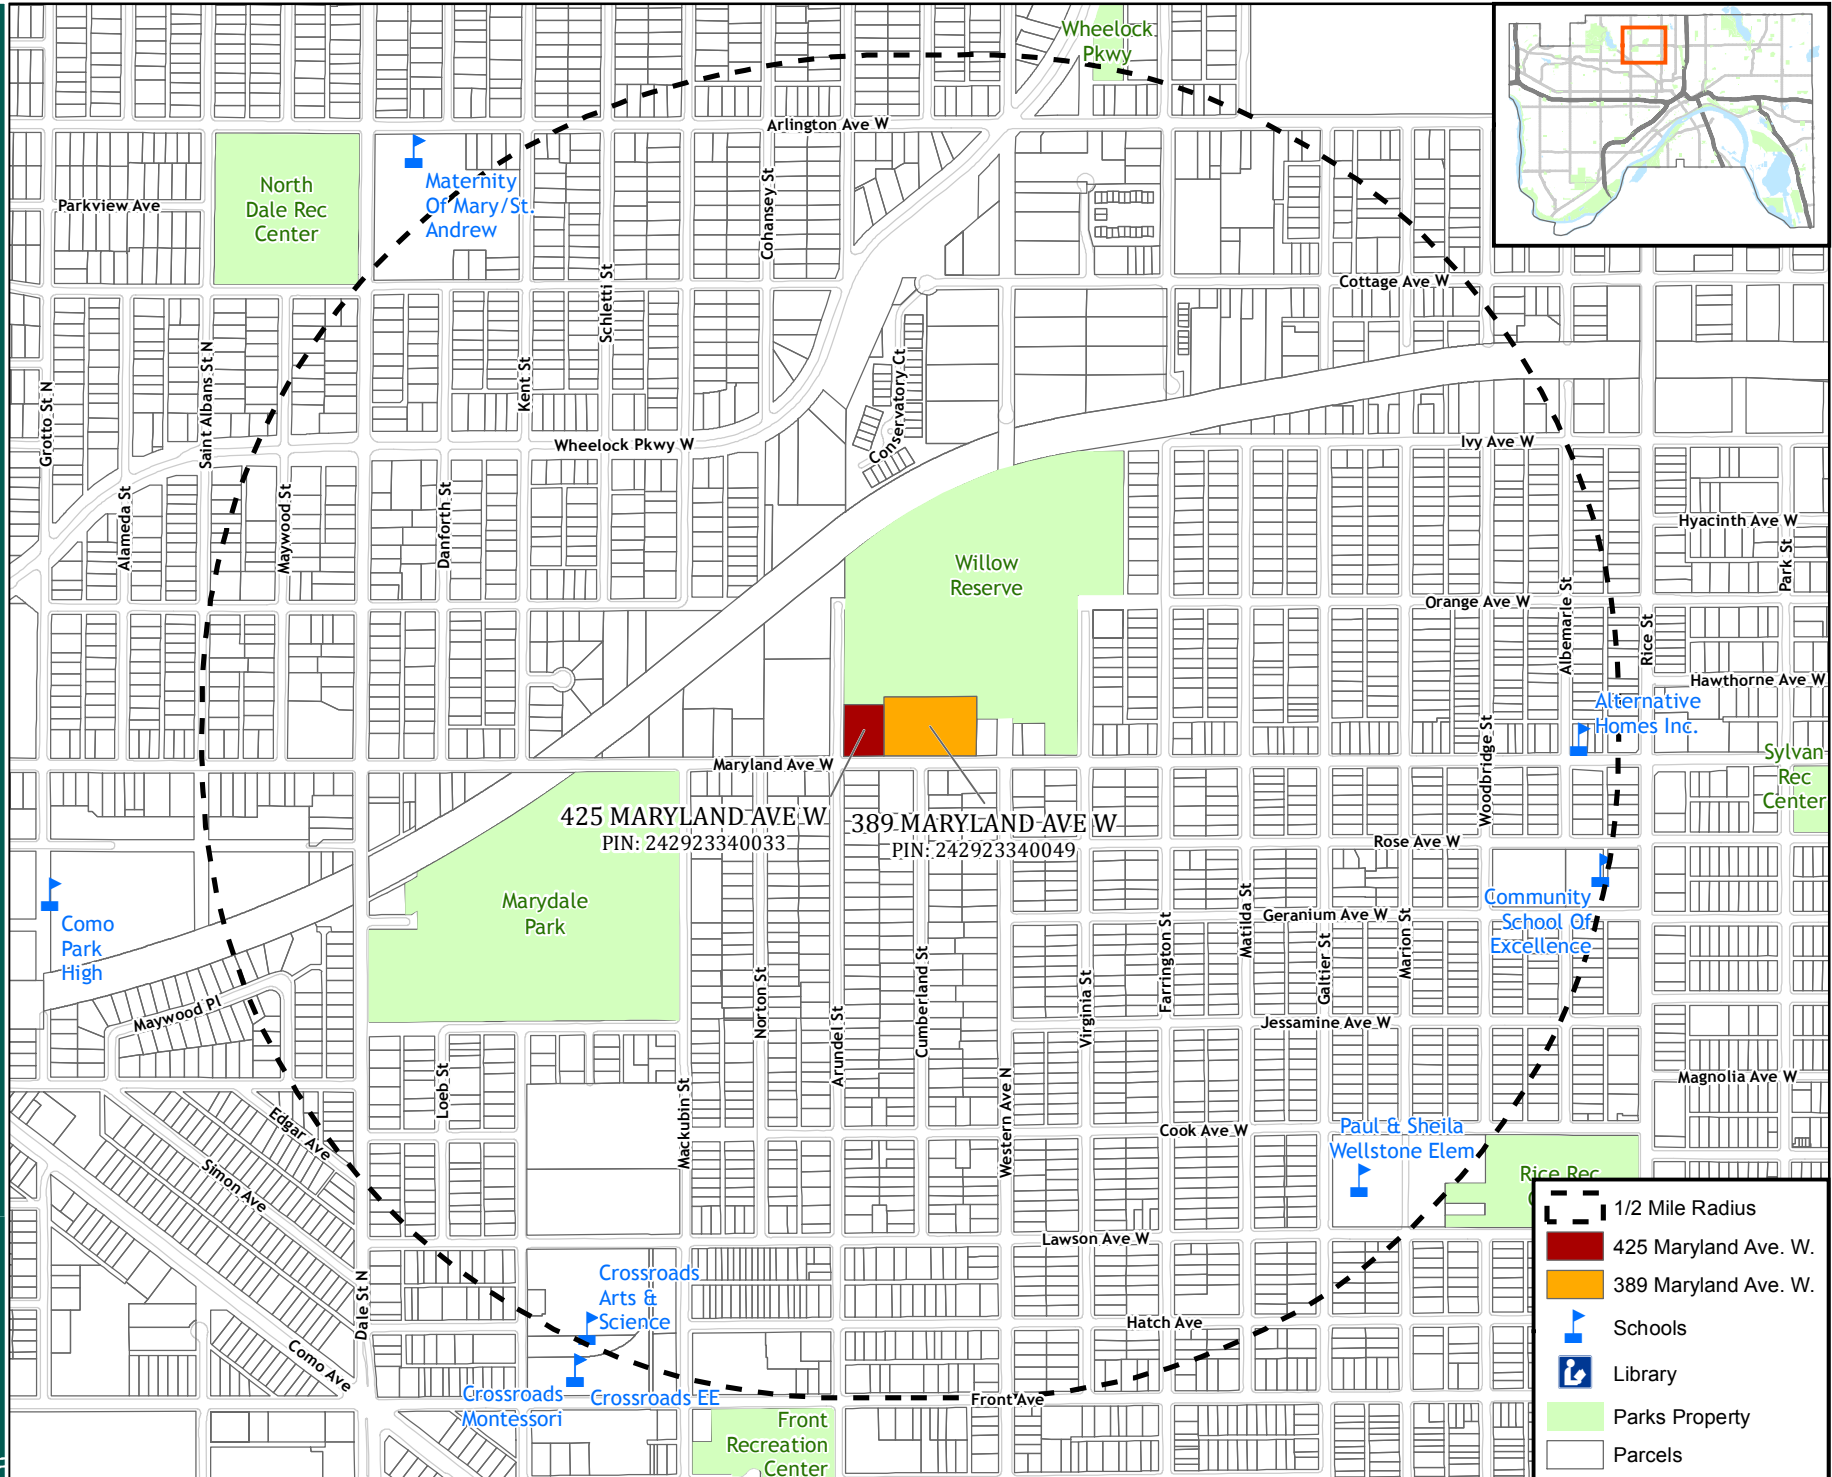

Willow Reserve - 389-425 West Maryland Avenue

- 1/2 Mile Radius
- 425 Maryland Ave. W.
- 389 Maryland Ave. W.
- Schools
- Library
- Parks Property
- Parcels