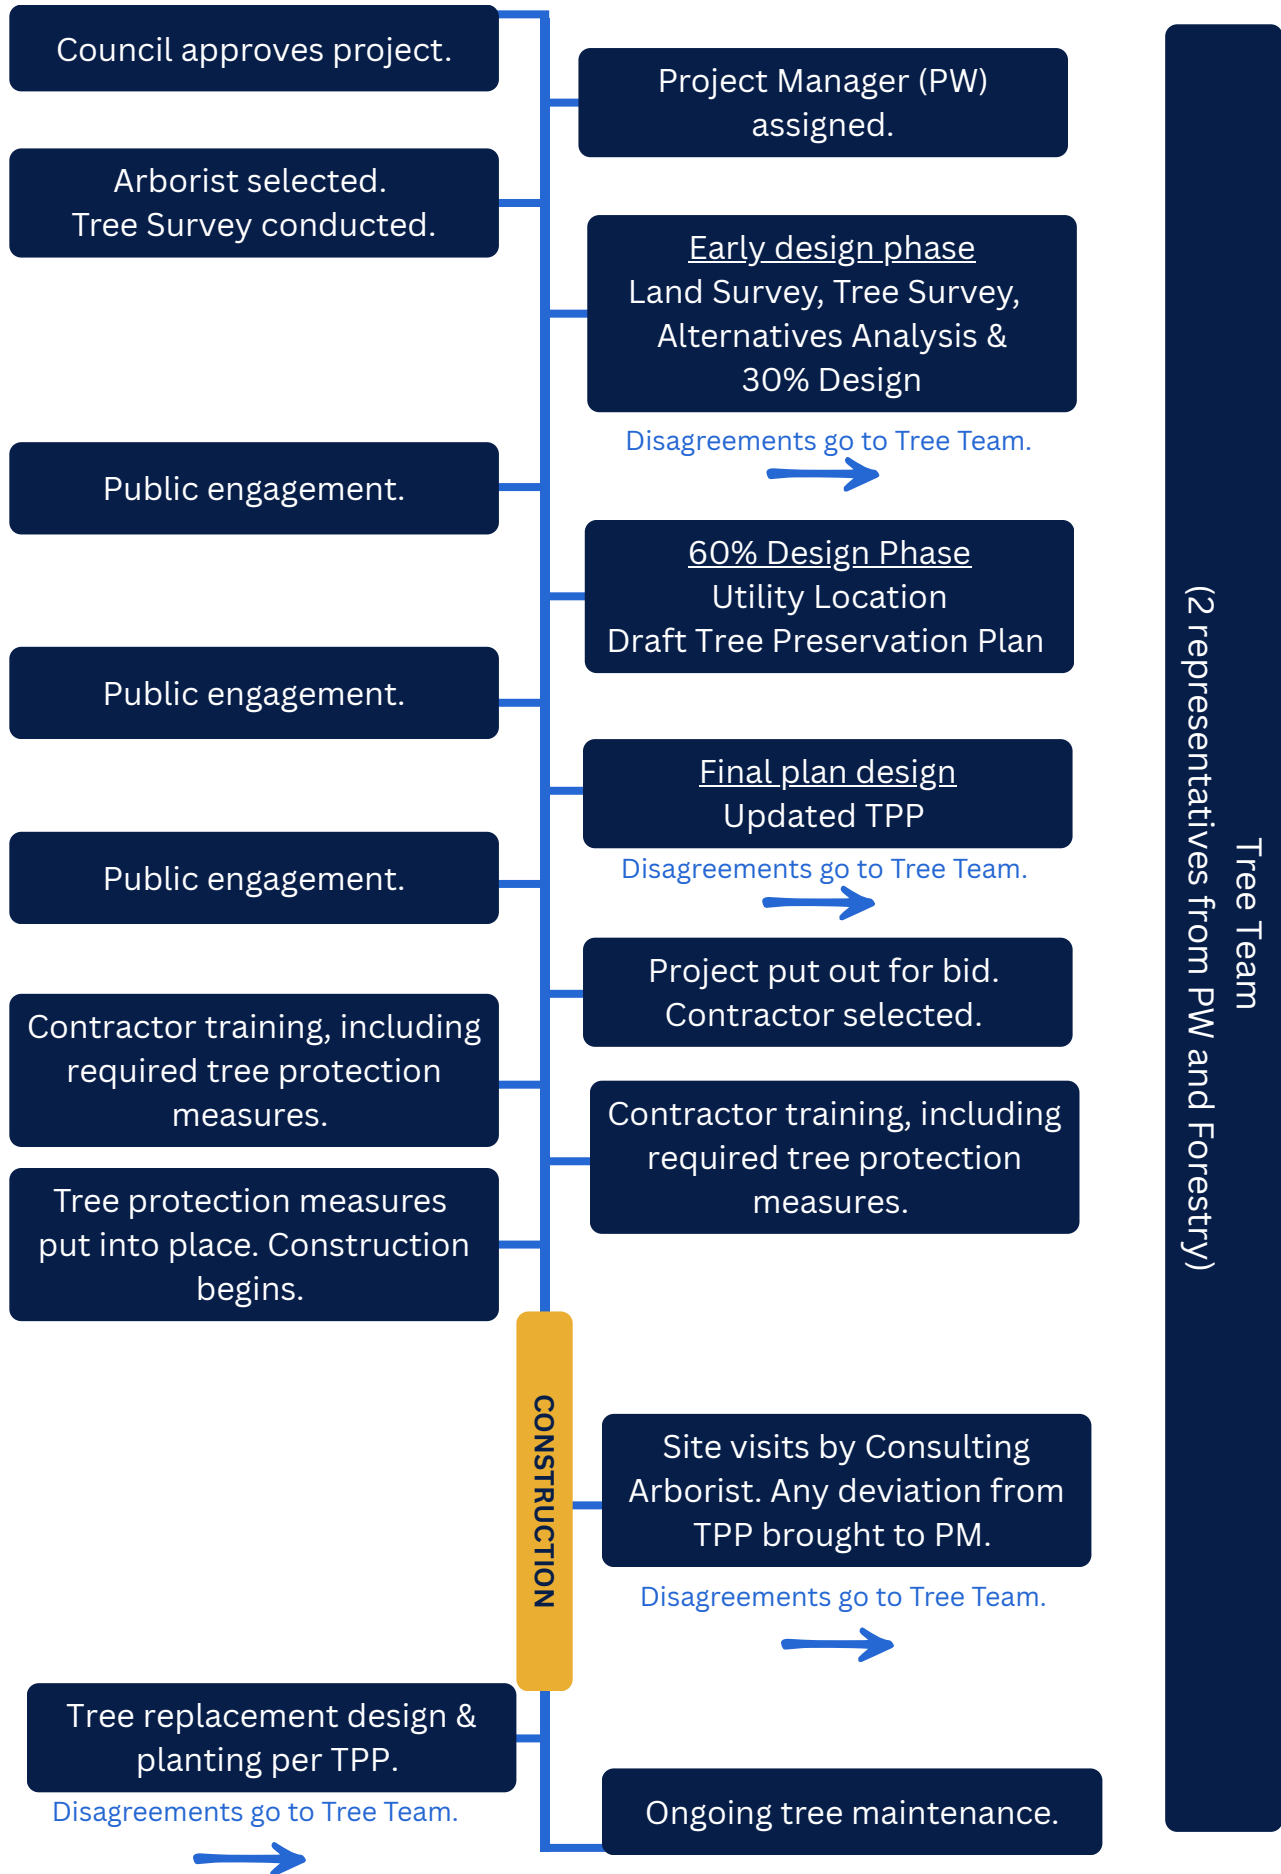

Draft Work Flow for Tree Preservation Ordinance

This graphic represents a broad outline of work flow; actual sequencing may change based on project scope and conditions.

Draft Work Flow for Tree Preservation Ordinance

This graphic represents a broad outline of work flow; actual sequencing may change based on project scope and conditions.