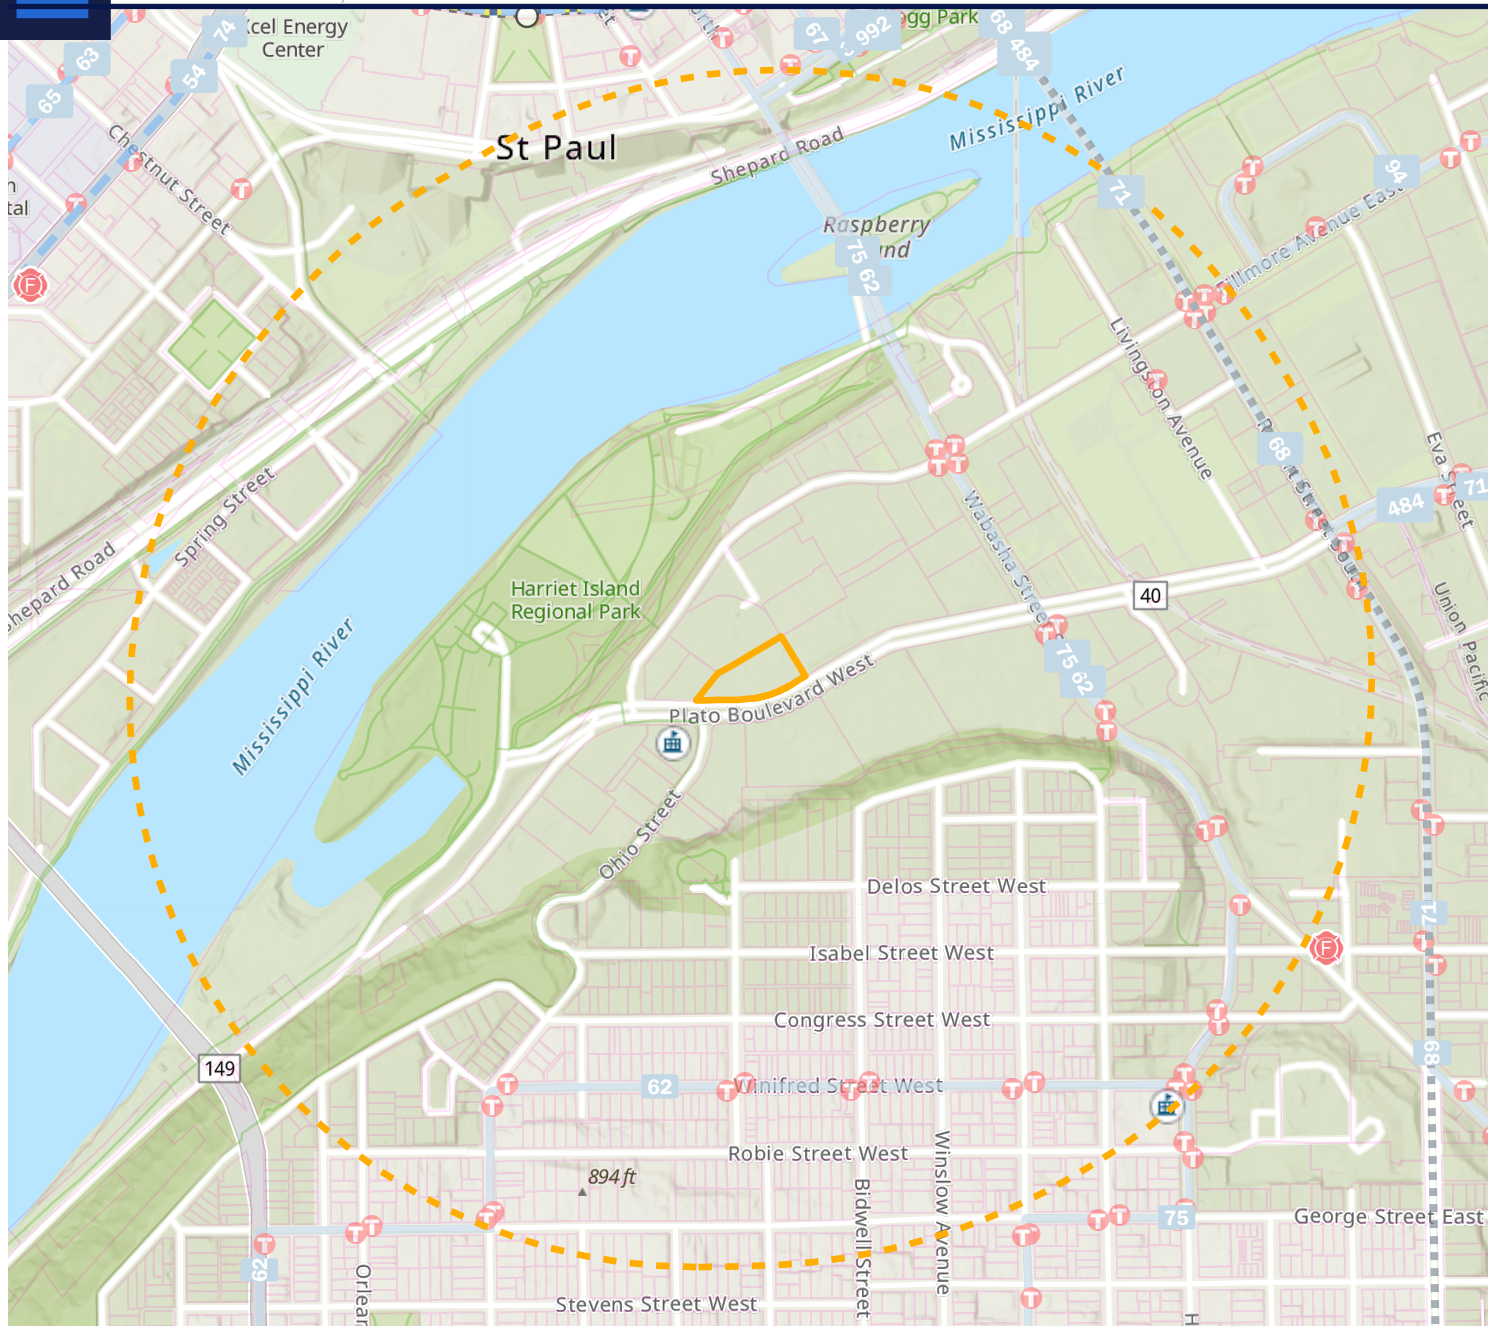

Plato Apartments at Farwell Yards

HRA Board Report Map
November 29, 2022

115 Plato Boulevard
 1/2-Mile Distance

- Fire Stations
- Transit stops
- Transit routes
- B Line
- G Line
- Gold Line
- Riverview
- Transitway Stations
- Trails
- Public schools