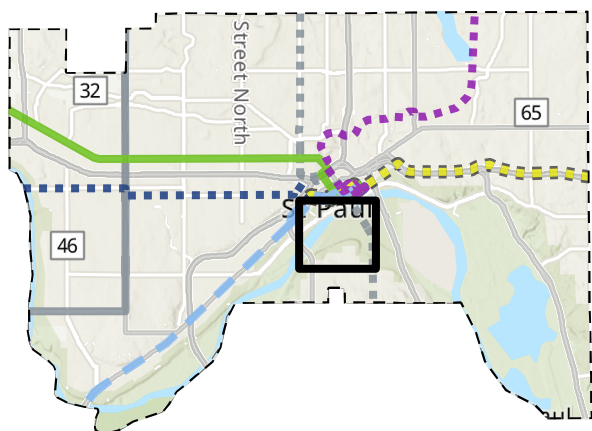

Plato Apartments at Farwell Yards

HRA Board Report Map
November 29, 2022

115 Plato Boulevard
 1/2-Mile Distance

- Fire Stations
- Transit stops
- Transit routes
- B Line
- G Line
- Gold Line
- Riverview
- Transitway Stations
- Trails
- Public schools