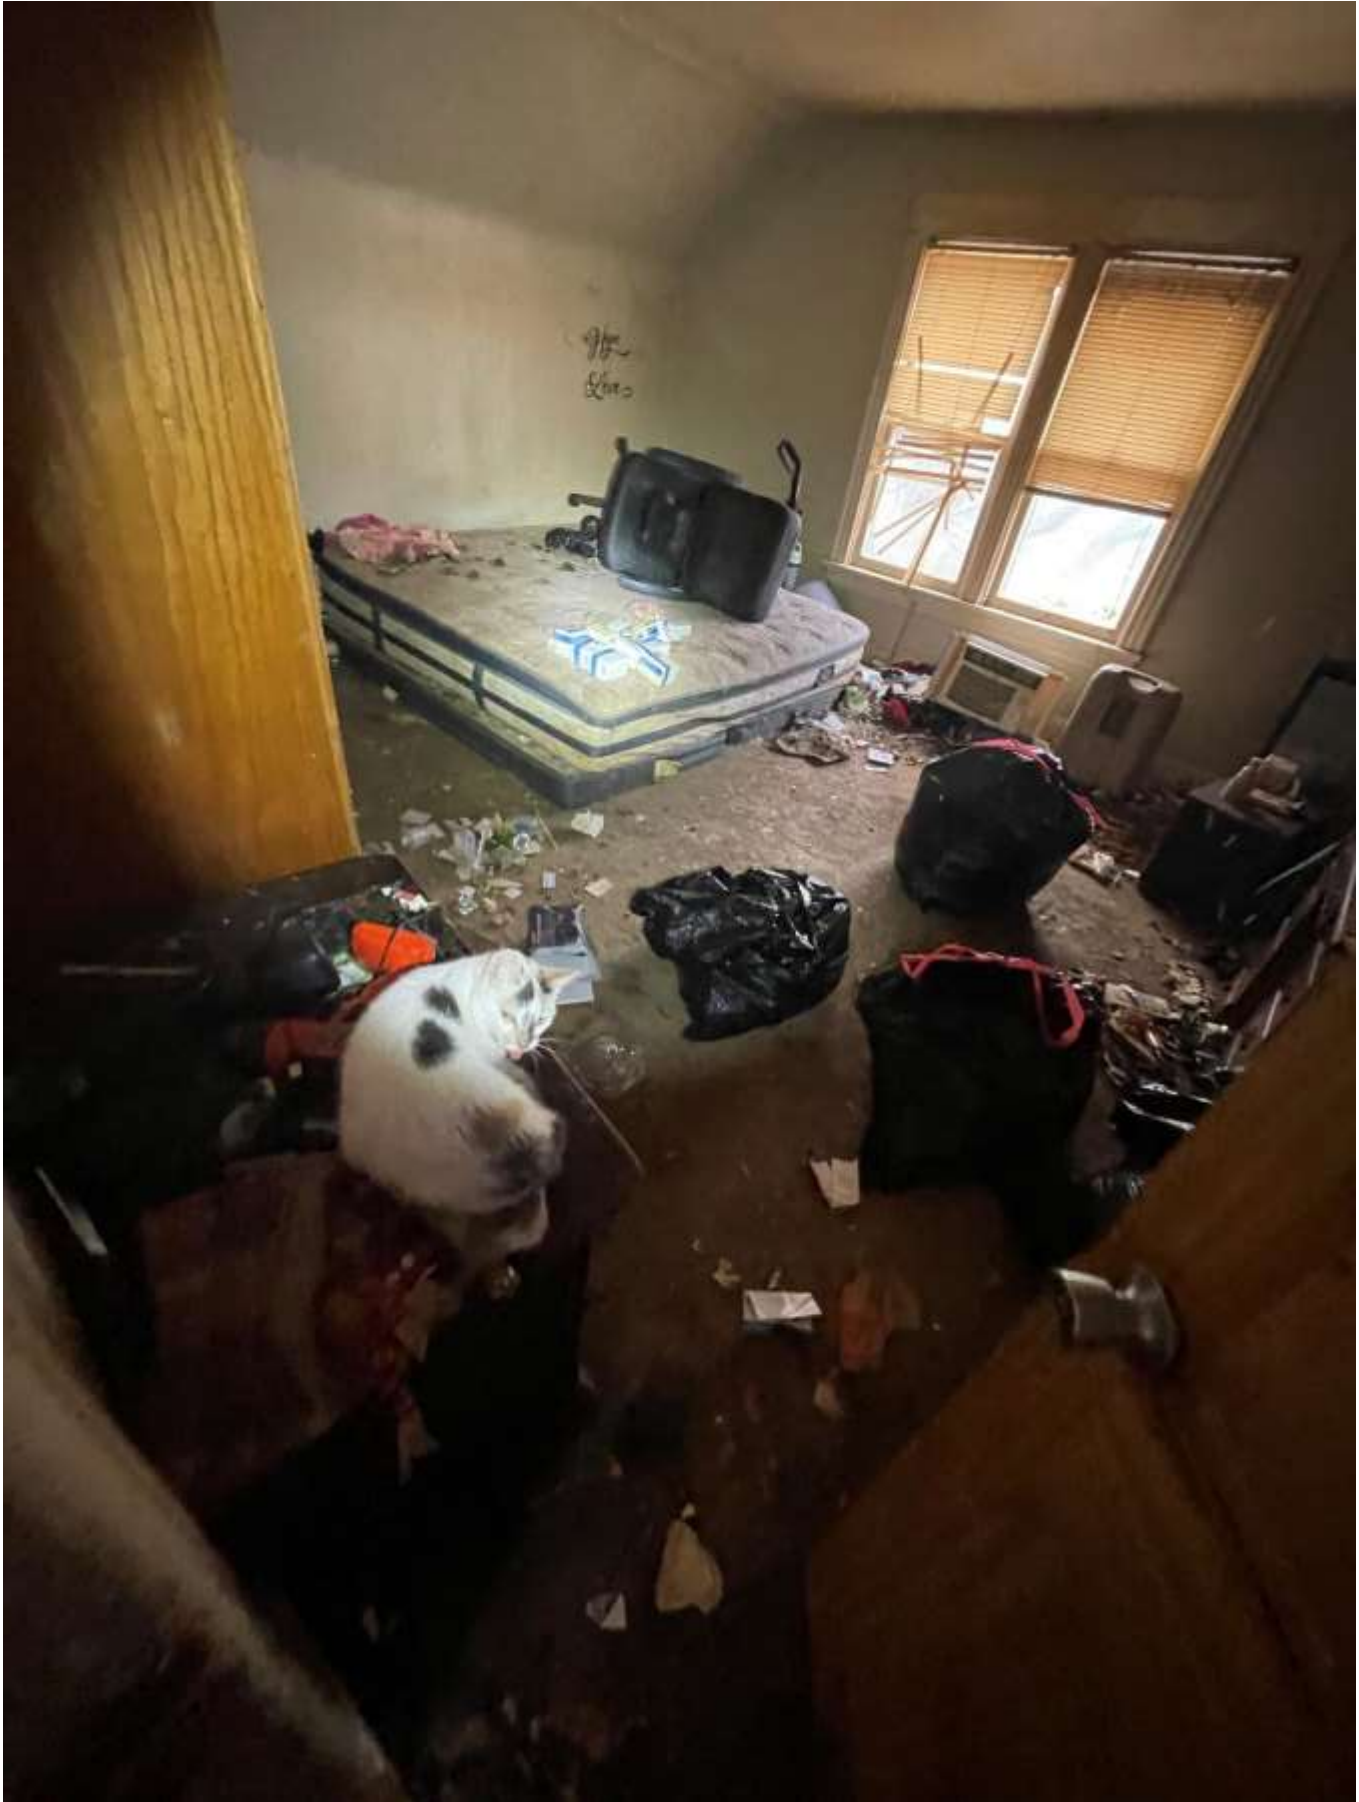

Date: February 02, 2024
File #: 22 - 034866
Folder Name: 264 LAFOND AVE
PIN: 362923120102