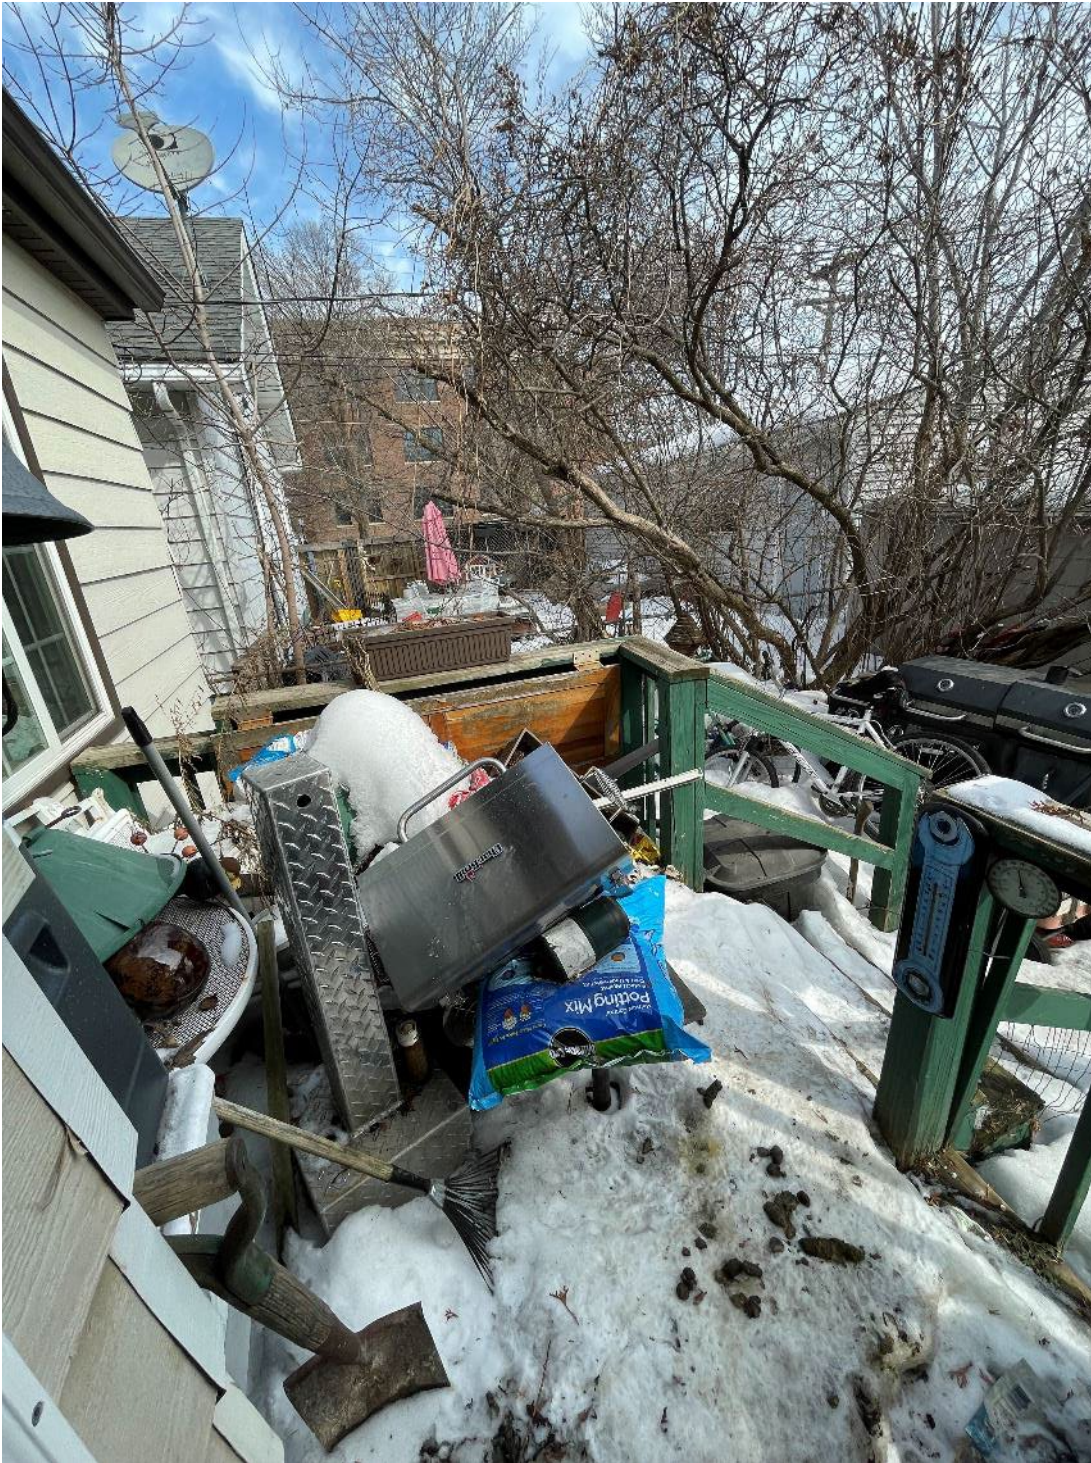

Date: March 21, 2023
File #: 23 - 021365
Folder Name: 1436 SNELLING AVE N
PIN: 222923320109