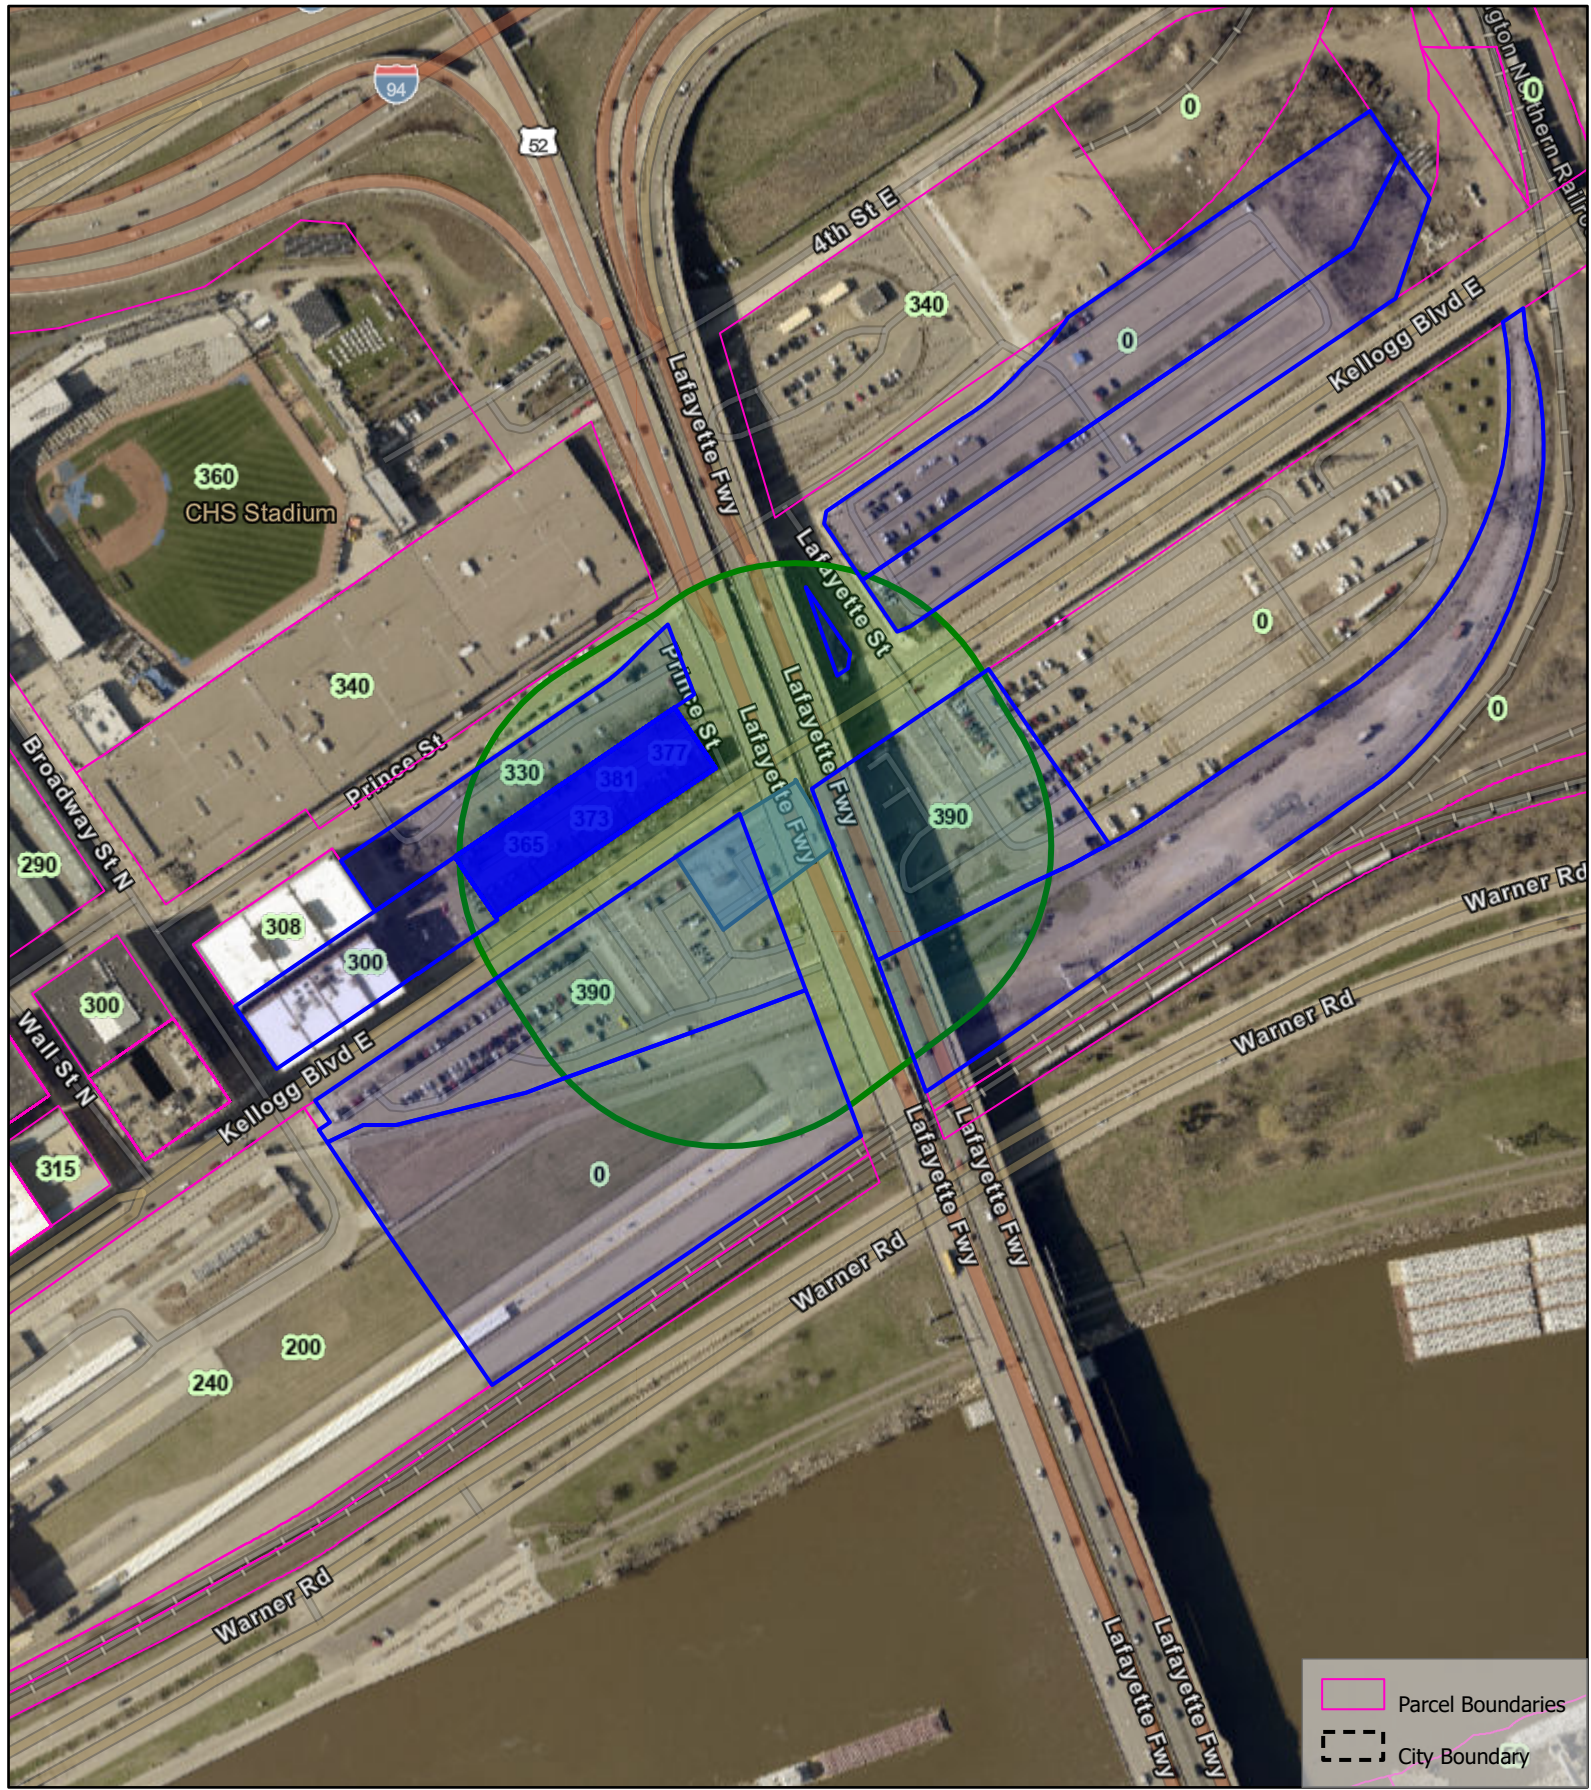

# St. Paul Food Truck Festival 300 ft Map

4/18/2024 11:05 AM

Esri Community Maps Contributors, County of Ramsey, Metropolitan Council, MetroGIS, © OpenStreetMap, Microsoft, Esri, TomTom, Garmin, SafeGraph, GeoTechnologies, Inc, METI/NASA, USGS, EPA, NPS, US

The Geographic Information System (GIS) Data to which this notice is attached are made available pursuant to the Minnesota Government Data Practices Act (Minnesota Statutes Chapter 13). The GIS Data are provided to you "AS IS" and without any warranty as to their performance, merchantability, or fitness for any particular purpose. The GIS Data were developed by the City of Saint Paul for its own internal business purposes. The City of Saint Paul does not represent or warrant that the GIS Data or the data documentation are error-free, complete, current, or accurate. You are responsible for any consequences resulting from your use of the GIS Data or your reliance on the GIS Data. You should consult the data documentation for this particular GIS Data to determine the limitations of the GIS Data and the precision with which the GIS Data may depict distance, direction, location, or other geographic features. If you transmit or provide the GIS Data (or any portion of it) to another user, the GIS Data must include a copy of this disclaimer.