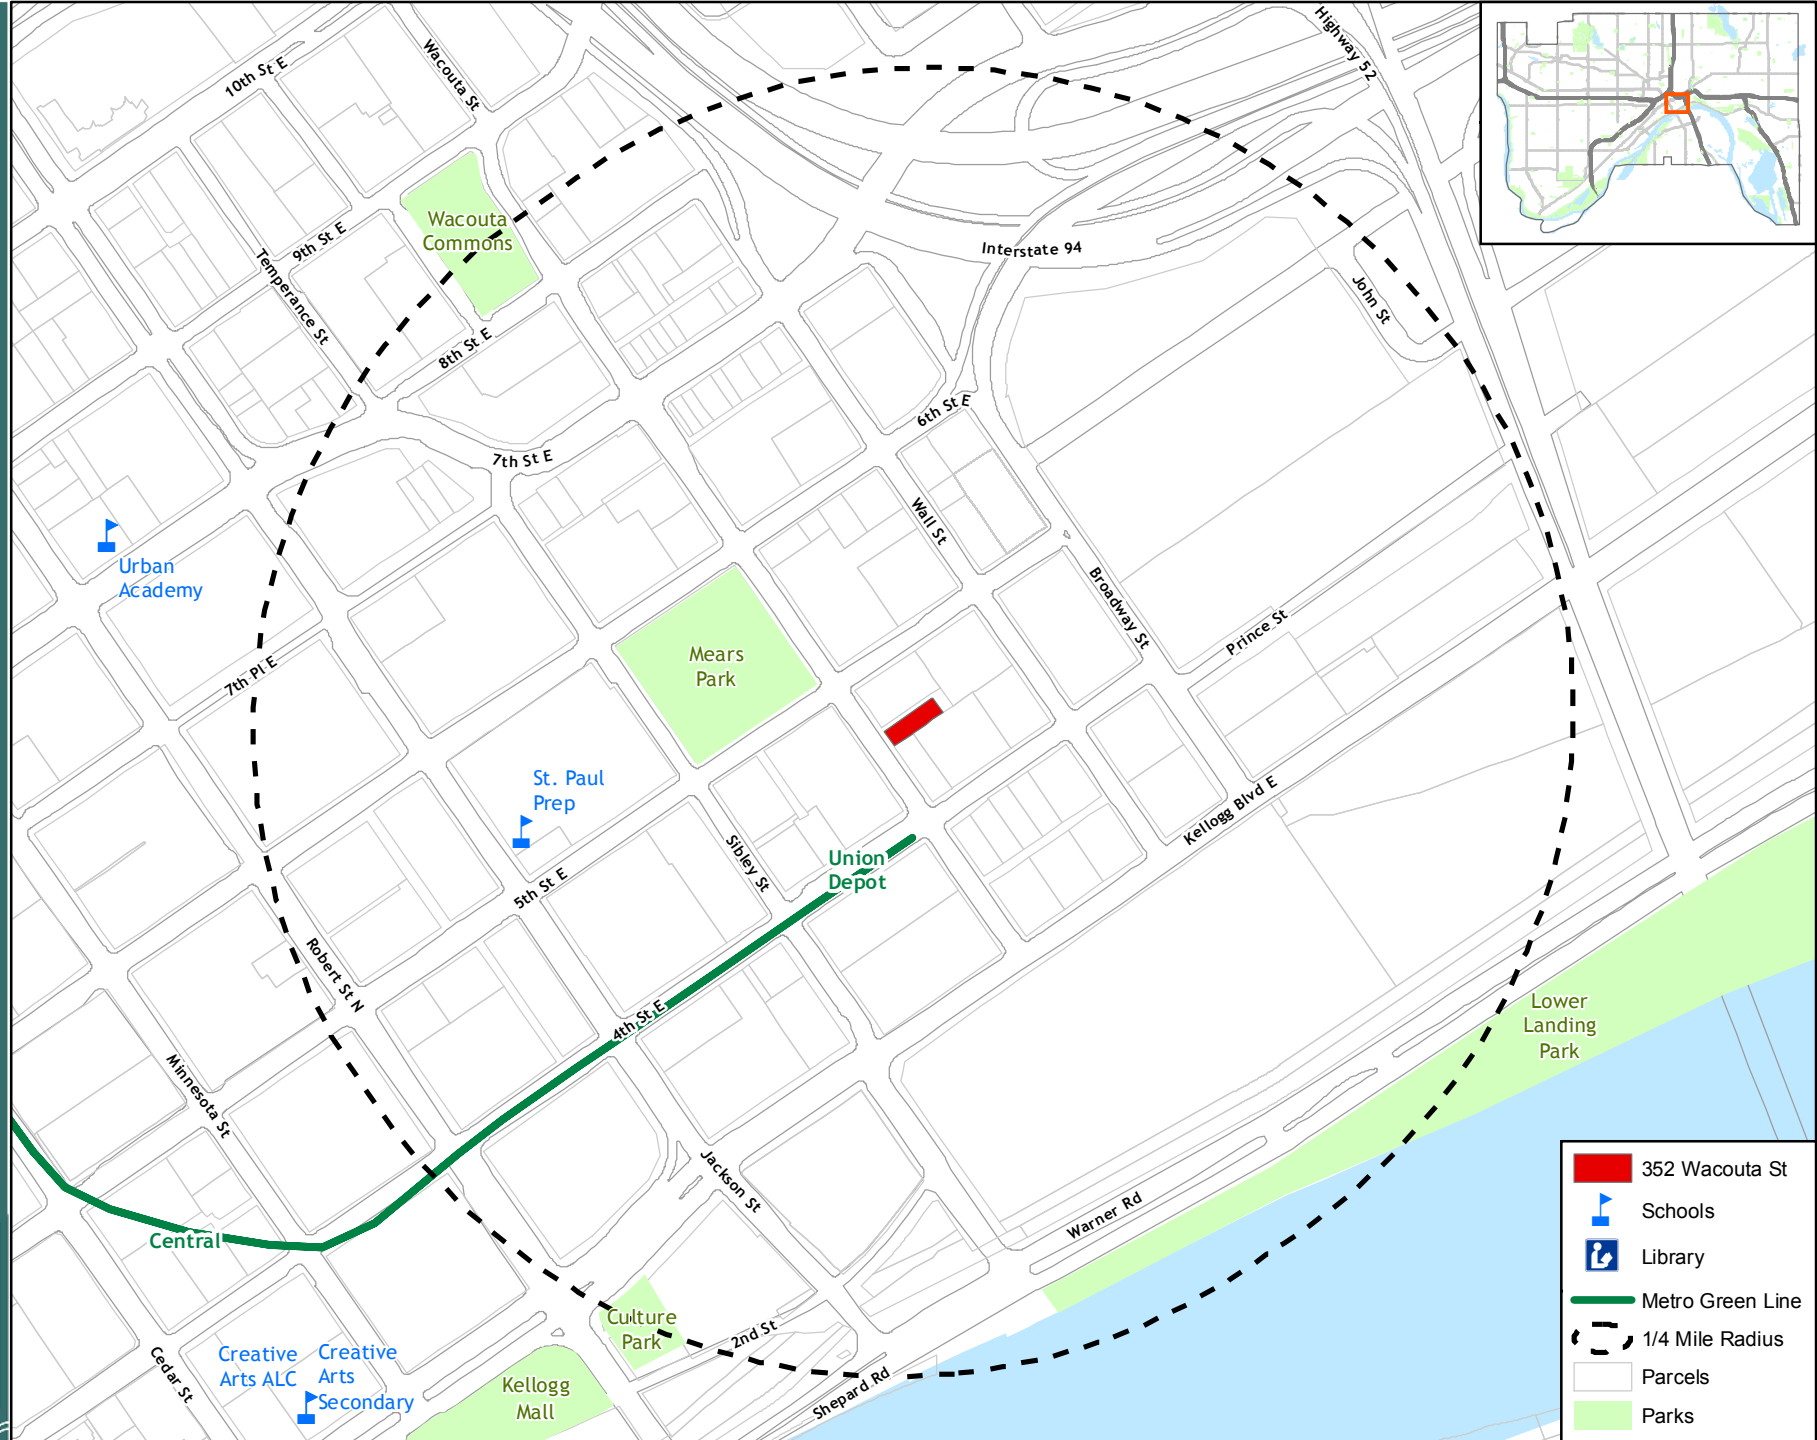

# 352 Wacouta St

- 352 Wacouta St
- Schools
- Library
- Metro Green Line
- 1/4 Mile Radius
- Parcels
- Parks