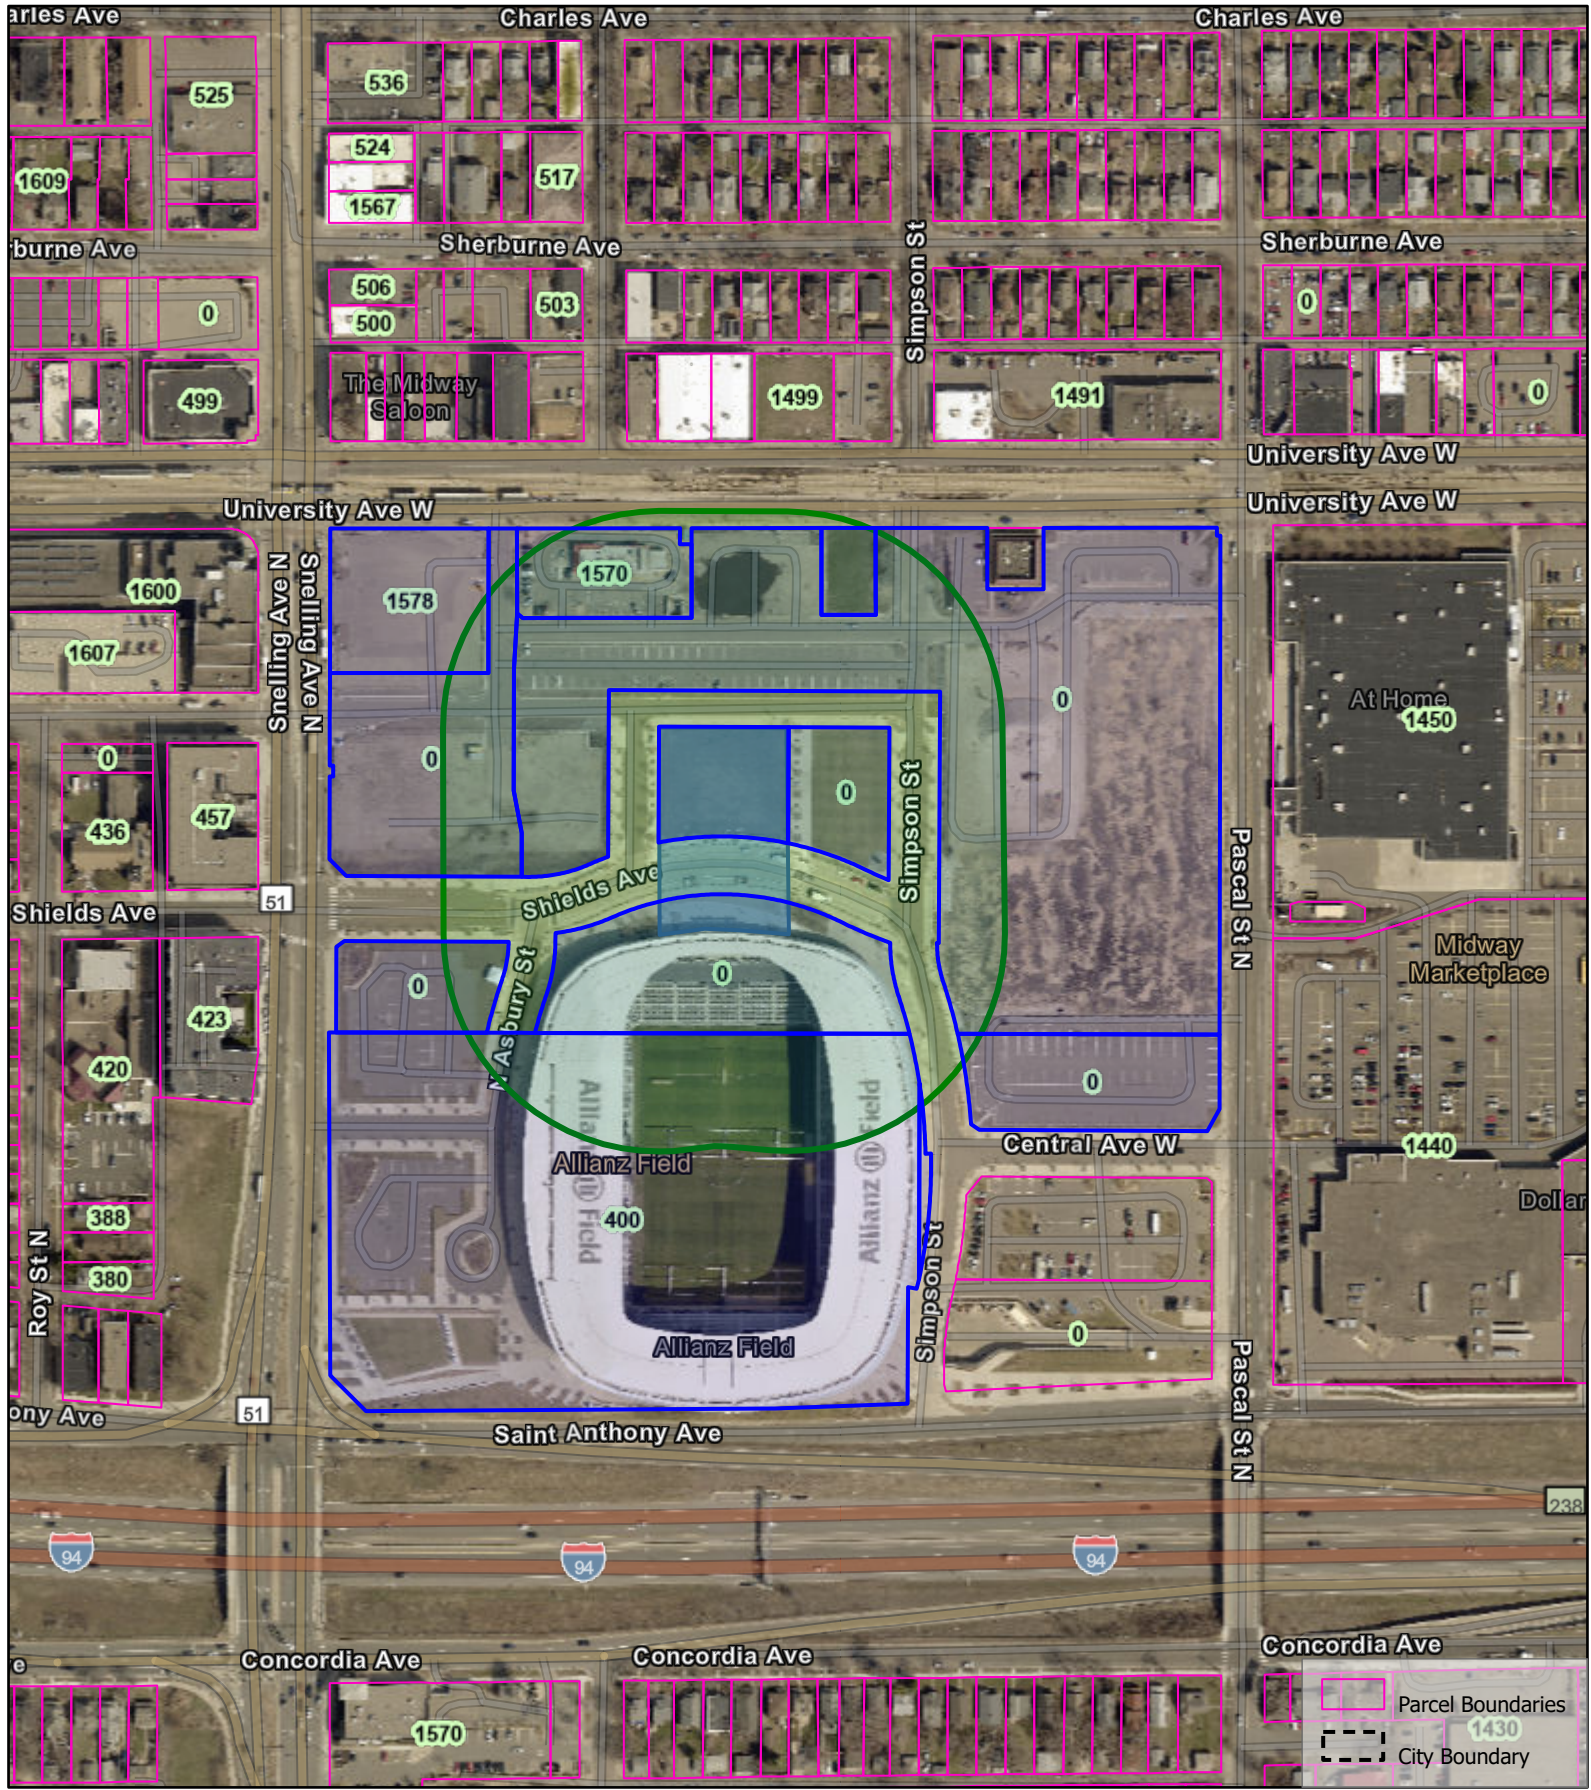

# Minnesota United/Allianz Field MNUFC MLS Regular Season 300 ft Map

4/10/2024 4:11 PM

The Geographic Information System (GIS) Data to which this notice is attached are made available pursuant to the Minnesota Government Data Practices Act (Minnesota Statutes Chapter 13). The GIS Data are provided to you "AS IS" and without any warranty as to their performance, merchantability, or fitness for any particular purpose. The GIS Data were developed by the City of Saint Paul for its own internal business purposes. The City of Saint Paul does not represent or warrant that the GIS Data or the data documentation are error-free, complete, current, or accurate. You are responsible for any consequences resulting from your use of the GIS Data or your reliance on the GIS Data. You should consult the data documentation for this particular GIS Data to determine the limitations of the GIS Data and the precision with which the GIS Data may depict distance, direction, location, or other geographic features. If you transmit or provide the GIS Data (or any portion of it) to another user, the GIS Data must include a copy of this disclaimer.