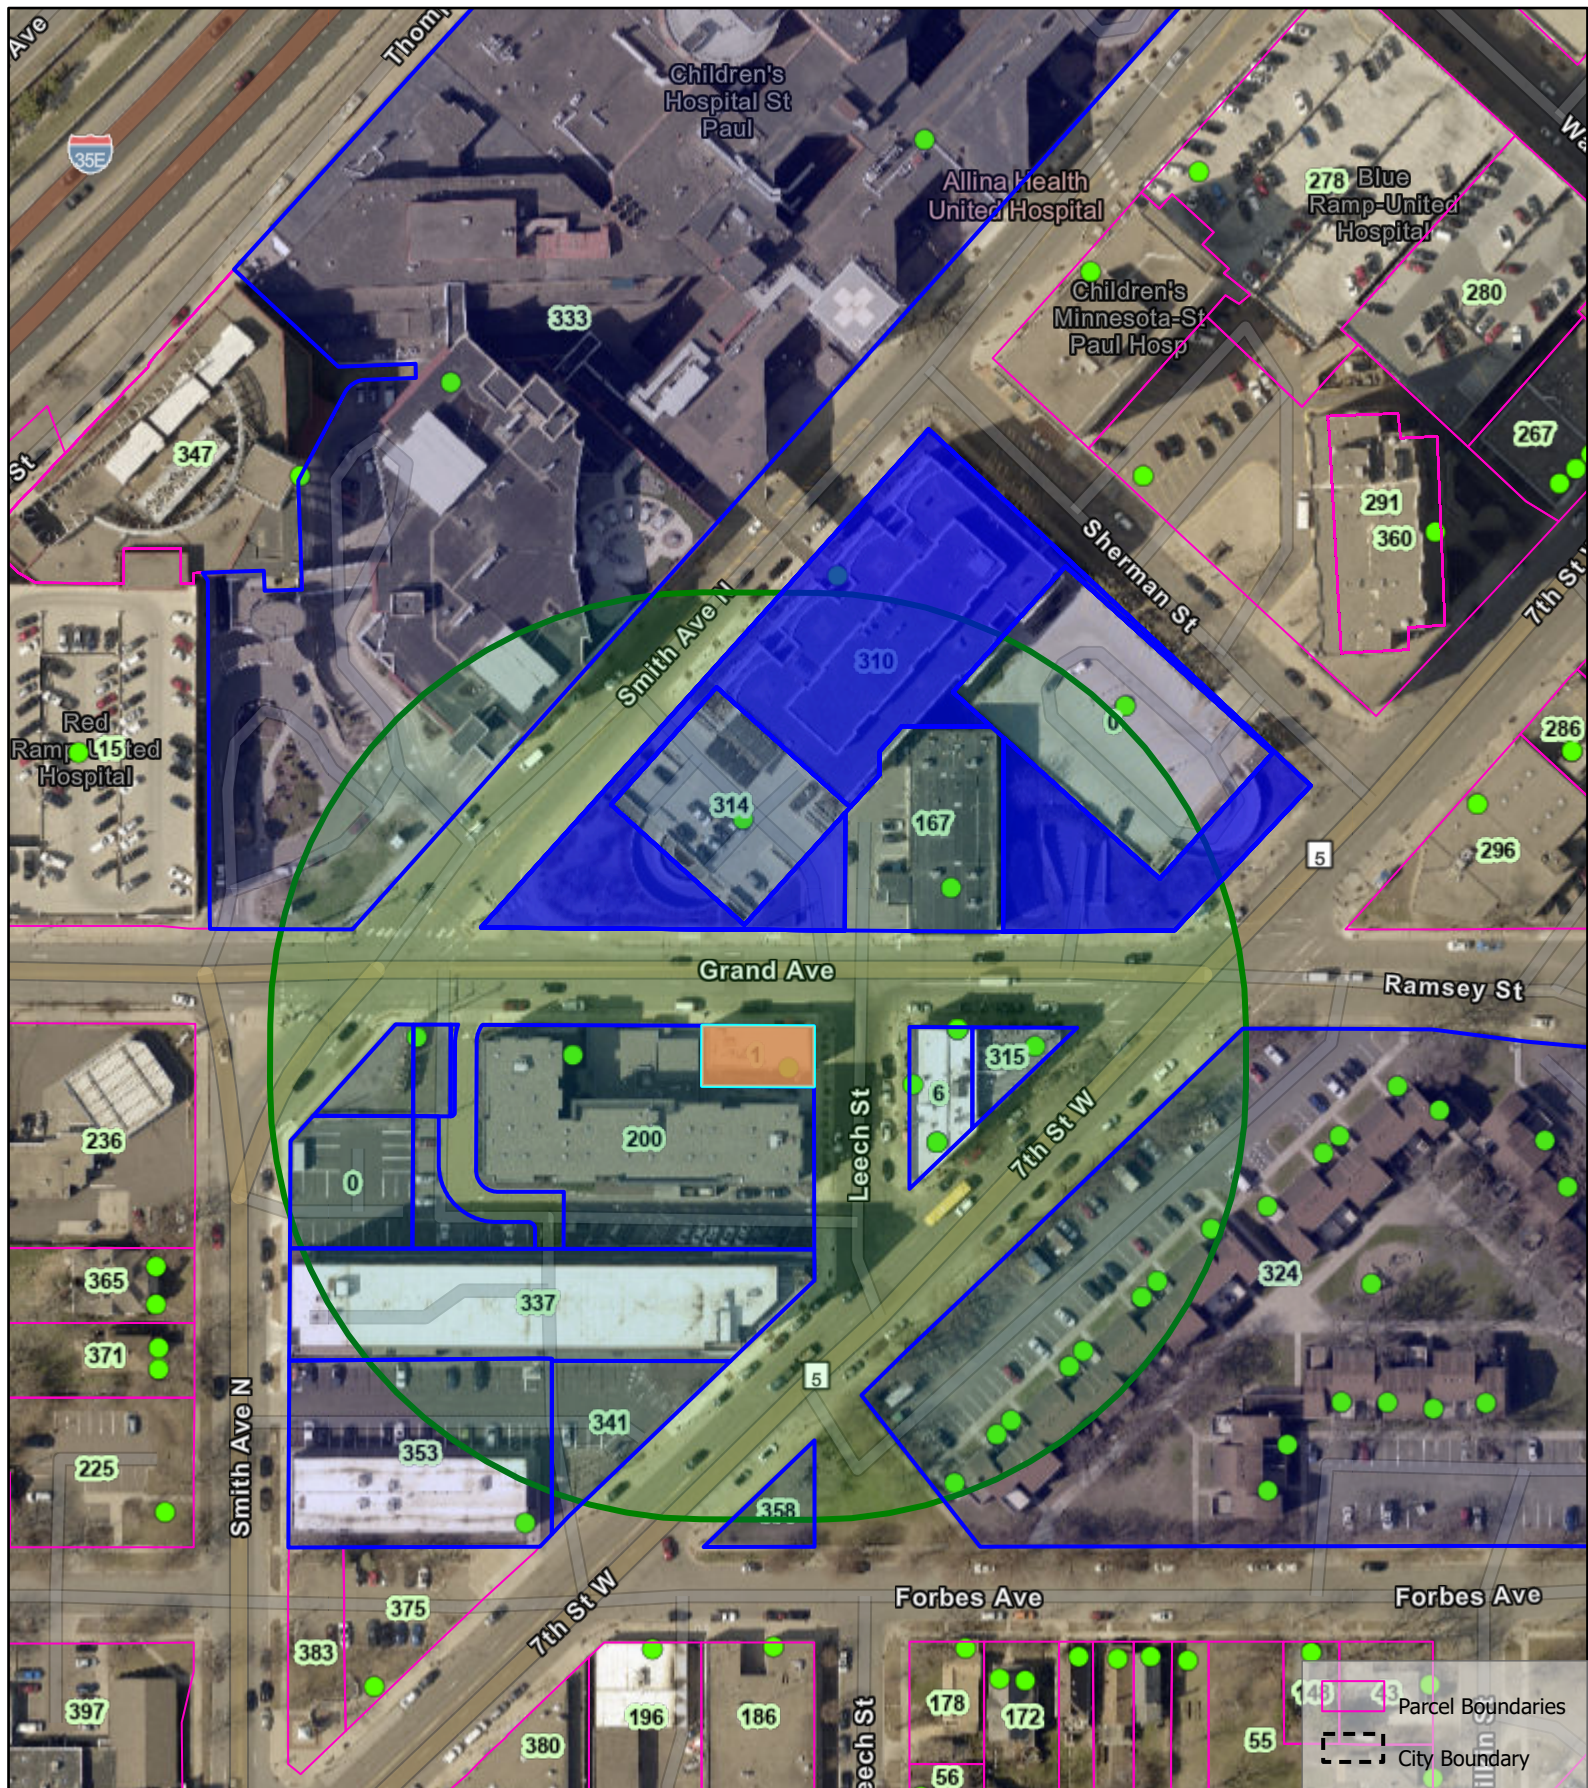

Purpose Restaurants - Hope Breakfast Bar Wedding 300 ft Map

5/31/2023 4:10 PM

 **Saint Paul Minnesota**
The most livable city in America

Sources: Esri, Airbus DS, USGS, NGA, NASA, CGIAR, N Robinson, NCEAS, NLS, OS, NMA, Geodastystyrelsen, Rijkswaterstaat, GSA, Geoland, FEMA, Intermap and the GIS user community, Esri Community Maps

The Geographic Information System (GIS) Data to which this notice is attached are made available pursuant to the Minnesota Government Data Practices Act (Minnesota Statutes Chapter 13). The GIS Data are provided to you "AS IS" and without any warranty as to their performance, merchantability, or fitness for any particular purpose. The GIS Data were developed by the City of Saint Paul for its own internal business purposes. The City of Saint Paul does not represent or warrant that the GIS Data or the data documentation are error-free, complete, current, or accurate. You are responsible for any consequences resulting from your use of the GIS Data or your reliance on the GIS Data. You should consult the data documentation for this particular GIS Data to determine the limitations of the GIS Data and the precision with which the GIS Data may depict distance, direction, location, or other geographic features. If you transmit or provide the GIS Data (or any portion of it) to another user, the GIS Data must include a copy of this disclaimer.